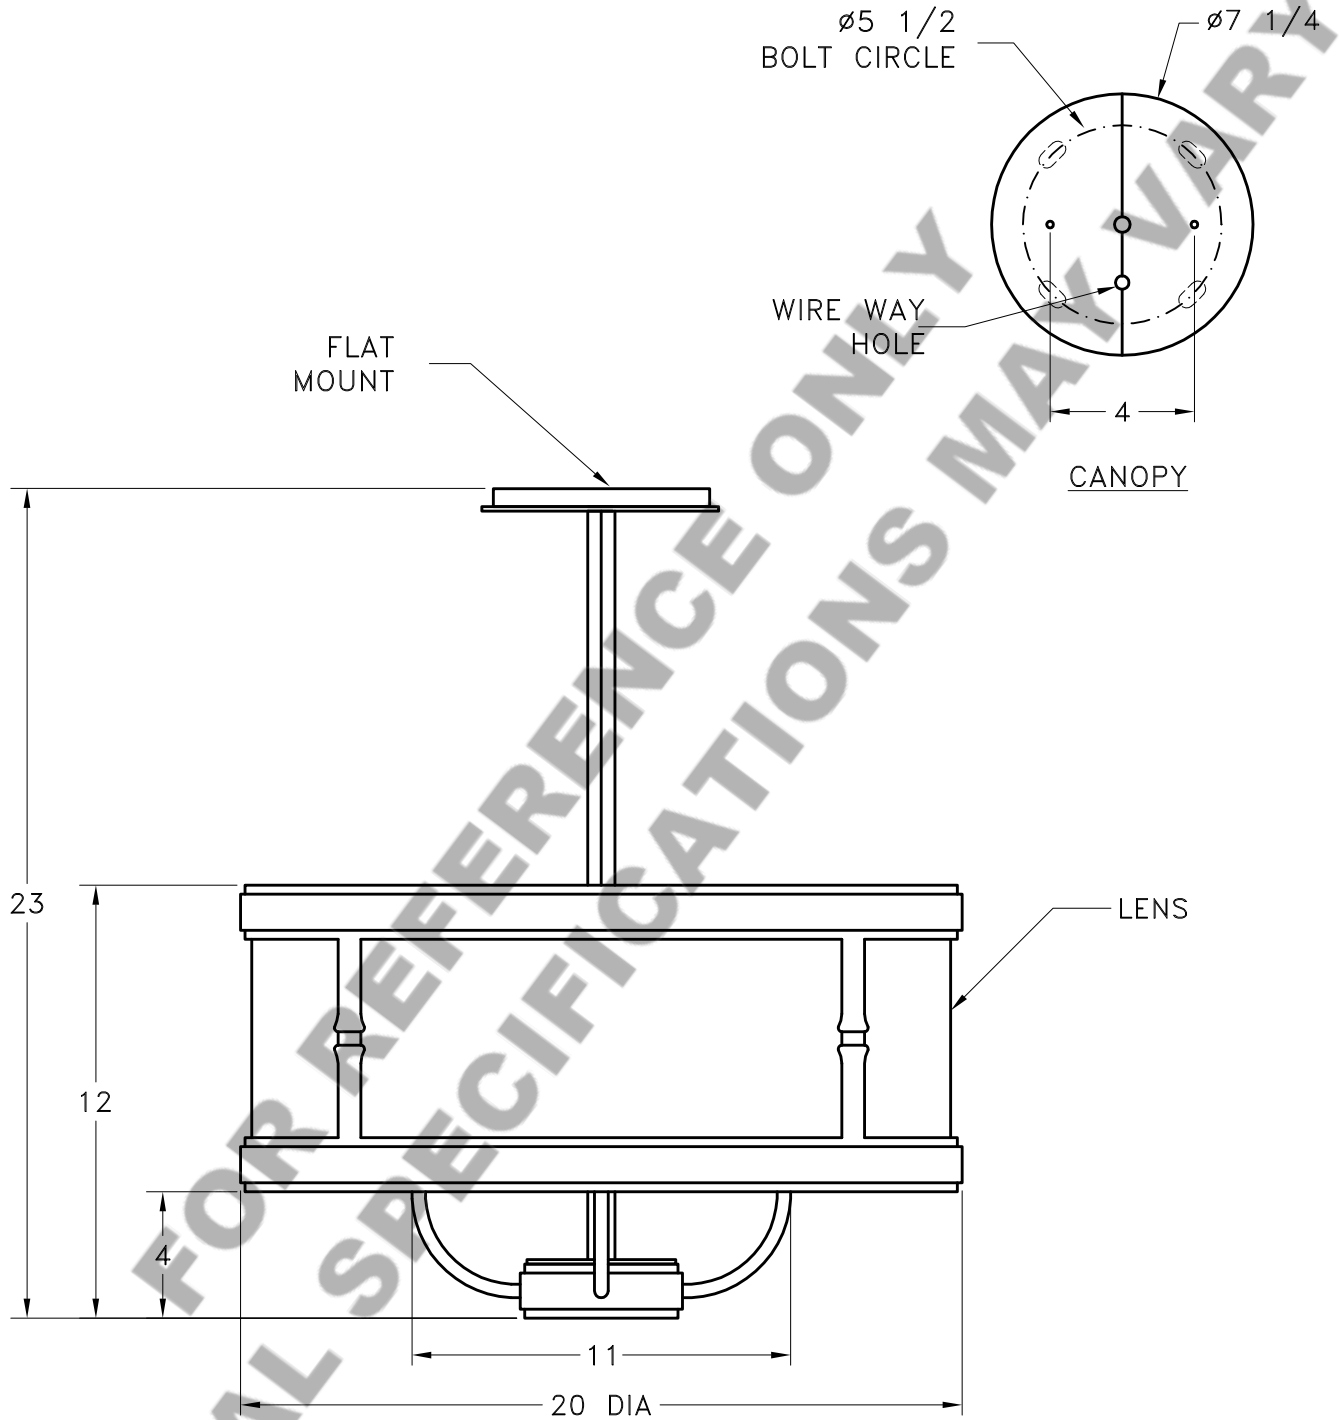

Location:

Product #: CH8080

Visit hammerton.com for product options and specifications.

Mounting Style: A	Electrical Type: INCANDESCENT
Approximate lbs.: 45	Bulb Qty: 4 Wattage: 40
Finish: SEE WEB SITE FOR OPTIONS	Voltage: 120
Top Diffuser: OPEN	Socket Type: CANDELABRA
Bottom Diffuser: OPEN	UL Location: DRY

All fixtures created by Hammerton are handcrafted by artisans. Dimensions may vary up to 7/8".

©Copyright 2013. All rights in design, detail or invention of this drawing are reserved as the property of Hammerton. Any imitation or adaptation without written consent is strictly prohibited.