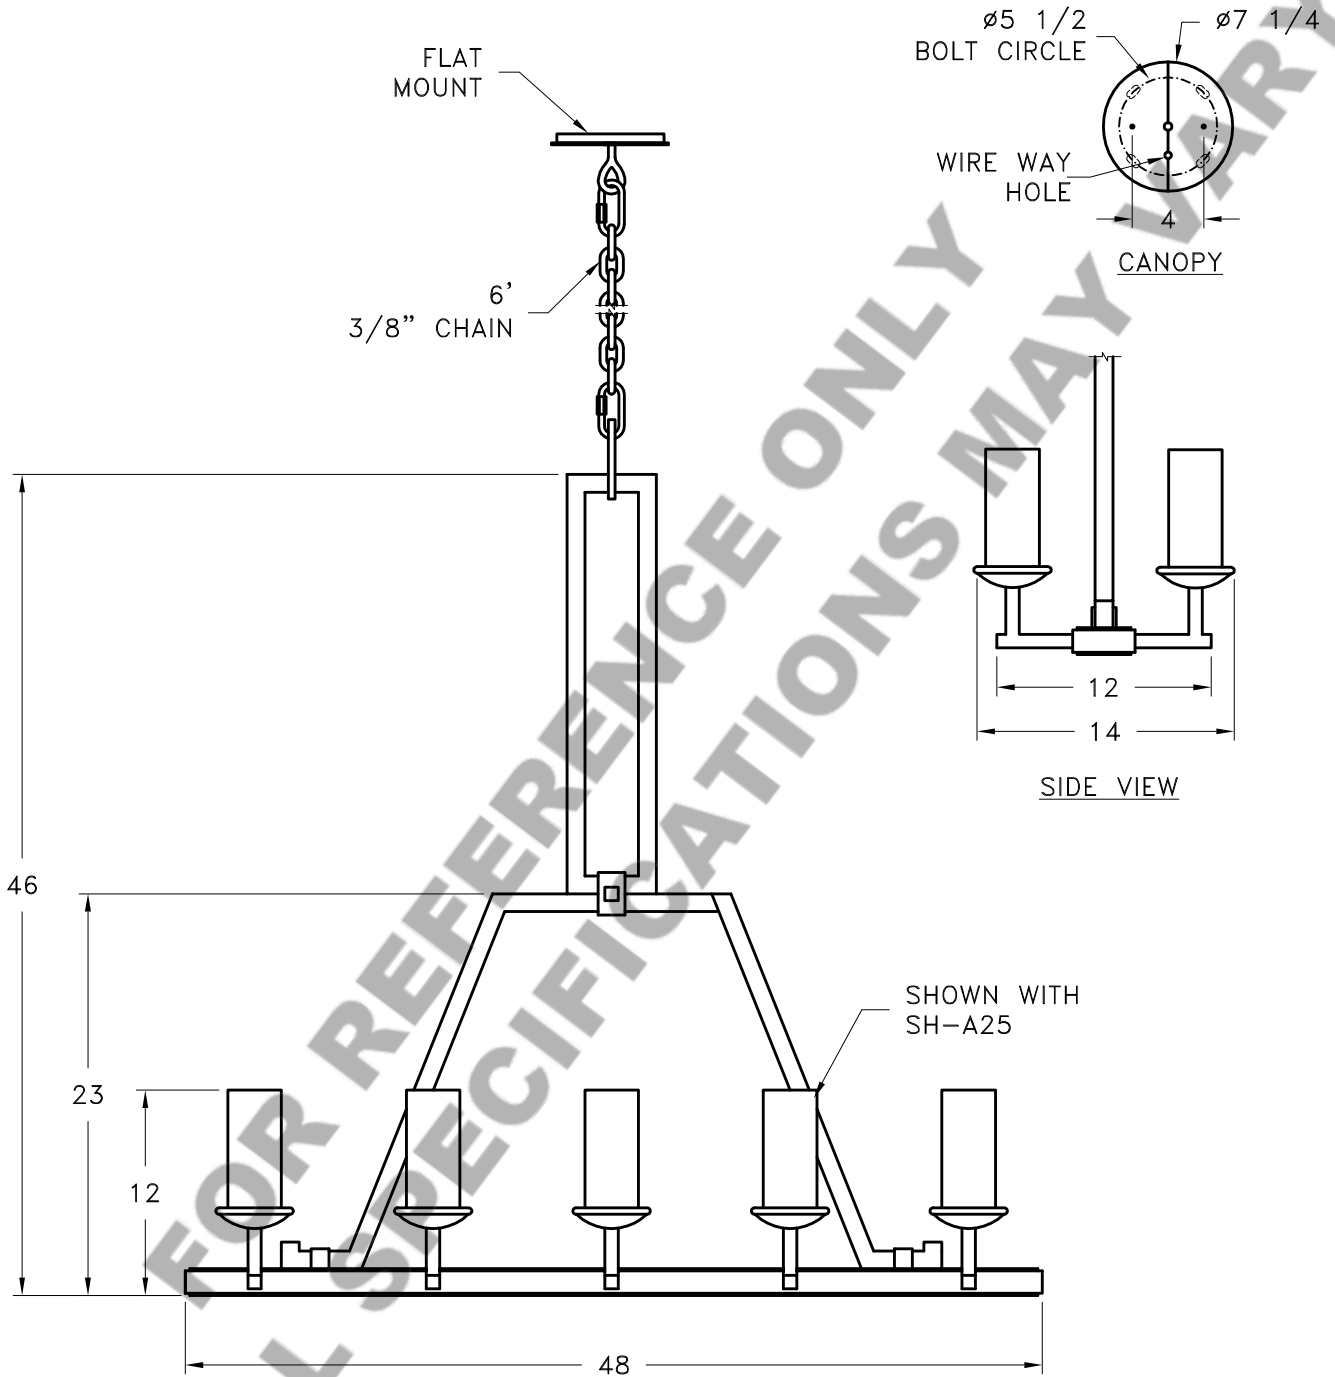

Location:

Product #: CH8074

Visit hammerton.com for product options and specifications.

Mounting Style: A	Electrical Type: INCANDESCENT
Approximate lbs.: 75	Bulb Qty: 10 Wattage: SEE SHADE
Finish: SEE WEB SITE FOR OPTIONS	Voltage: 120
Top Diffuser: N/A	Socket Type: CANDELABRA
Bottom Diffuser: N/A	UL Location: DRY

All fixtures created by Hammerton are handcrafted by artisans. Dimensions may vary up to 1/8".

©Copyright 2013. All rights in design, detail or invention of this drawing are reserved as the property of Hammerton. Any imitation or adaptation without written consent is strictly prohibited.