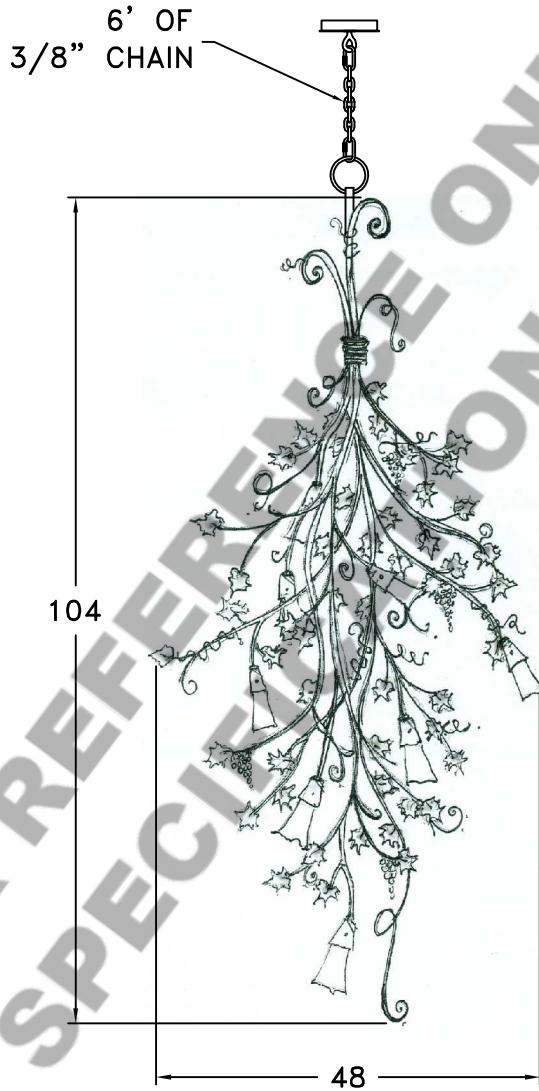

Location:

Product #: CH7167

Visit hammerton.com for product options and specifications.

Mounting Style: FLAT	Electrical Type: INCANDESCENT
Approximate lbs.: 250	Bulb Qty: 16 Wattage: 40
Finish: SEE WEB SITE FOR OPTIONS	Voltage: 120
Top Diffuser: N/A	Socket Type: MEDIUM
Bottom Diffuser: N/A	UL Location: DRY

Mounting Detail

CAUTION

HARDWARE PACKET "A"
MOUNTS DIRECTLY TO
BUILDING STRUCTURE.

All fixtures created by Hammerton are handcrafted by artisans. Dimensions may vary up to $\frac{7}{8}$ ".

©Copyright 2016. All rights in design, detail or invention of this drawing are reserved as the property of Hammerton. Any imitation or adaptation without written consent is strictly prohibited.