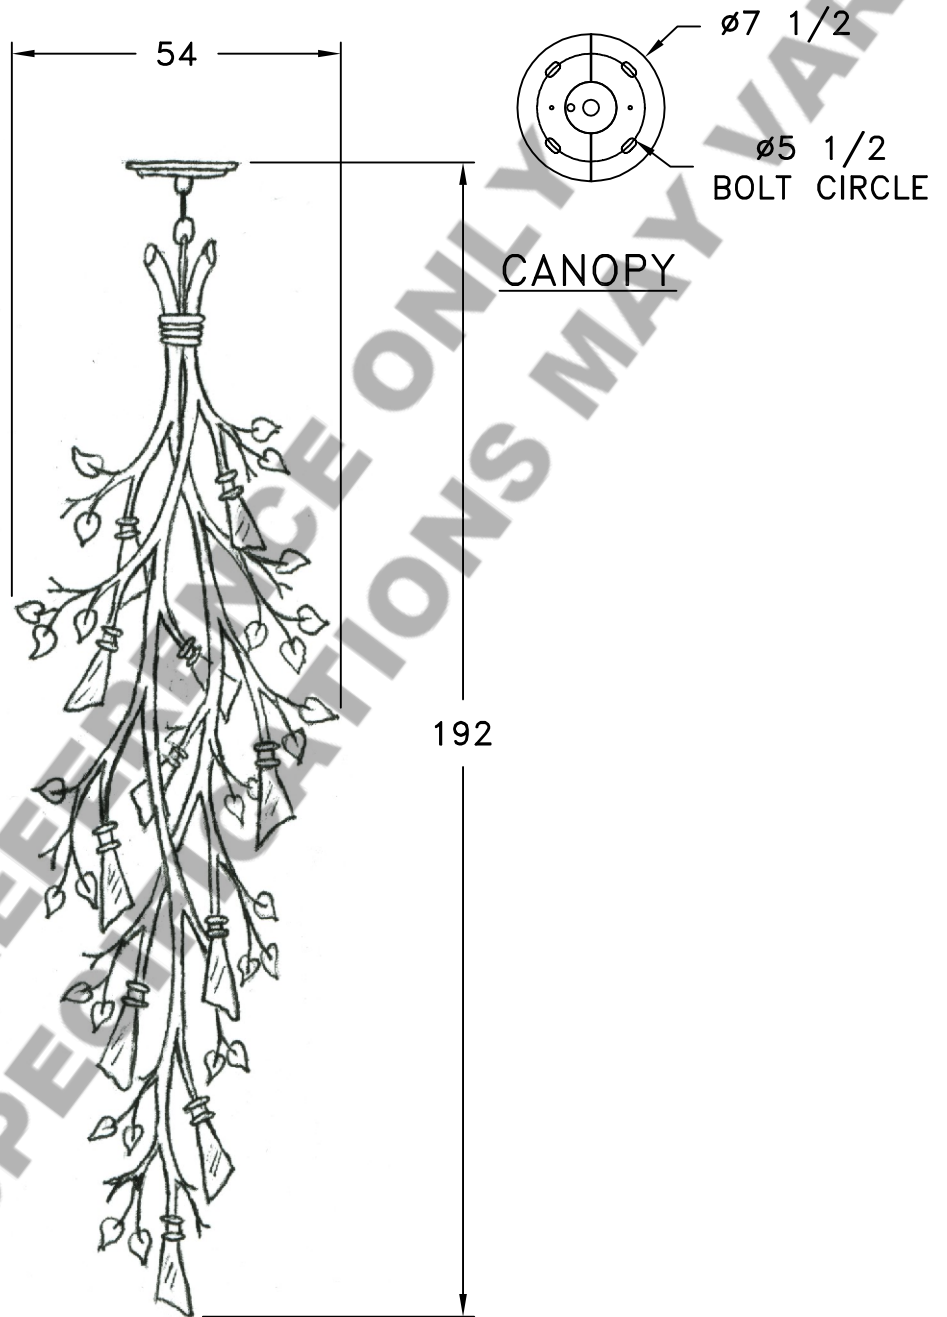

Approved By:

Product #: CH7160

Date: 7/17/2015

Mounting Style: FLAT	Electrical Type: INCANDESCENT
Approximate lbs.: 250	Bulb Qty: 24 Wattage: 40
Finish: SEE TRAVELER	Voltage: 120
Top Diffuser: N/A	Socket Type: CANDELABRA
Bottom Diffuser: N/A	UL Location: DRY

Mounting Detail

CAUTION

HARDWARE PACKET "A" MOUNTS DIRECTLY TO BUILDING STRUCTURE.

All fixtures created by Hammerton are handcrafted by artisans—dimensions may vary.

©Copyright 2014. All rights in design, detail or invention of this drawing are reserved as the property of Hammerton. Any imitation or adaptation without written consent is strictly prohibited.