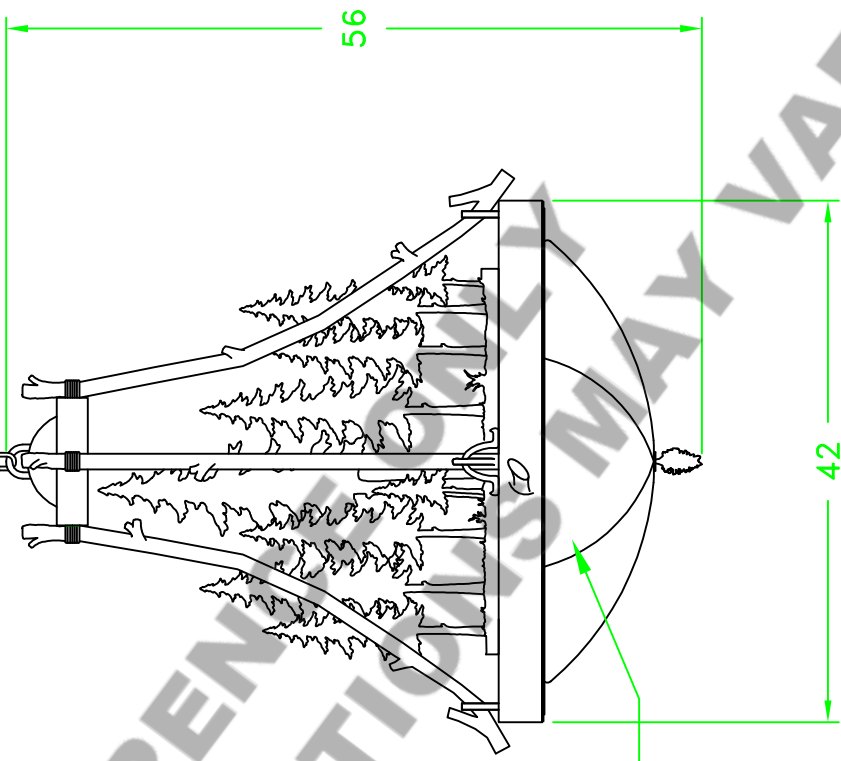

HAMMERTON

SPECIFICATION DRAWING

Location:

Product #: CH7026-L

CANOPY

3/8" CHAIN

MOTIF OPTIONS:

WO: 32944
DISTRESS: D10
POLISH C
MESH: 8 GA 1.5
FINE

Visit hammerton.com for product options and specifications.

Mounting Style: A	Electrical Type: INCANDESCENT	Mounting Detail
Approximate lbs.: 200	Bulb Qty: 6 Wattage: 75	<p>UL APPROVED J-BOX BUILDING STRUCTURE</p> <p>CAUTION HARDWARE PACKET "A" MOUNTS DIRECTLY TO BUILDING STRUCTURE.</p>
Finish: SEE WEB SITE FOR OPTIONS	Voltage: 120	
Top Diffuser: FINE MESH	Socket Type: MEDIUM	
Bottom Diffuser: DOME	UL Location: DRY	

All fixtures created by Hammerton are handcrafted by artisans. Dimensions may vary up to 1/8".

©Copyright 2016. All rights in design, detail or invention of this drawing are reserved as the property of Hammerton. Any limitation or adaptation without written consent is strictly prohibited.