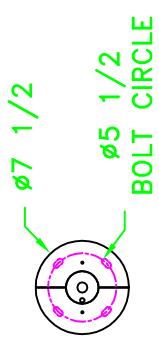

HAMMERTON

SPECIFICATION DRAWING

Location:

Product #: CH7026-L

CANOPY

3/8" CHAIN

MOTIF OPTIONS:

WO: 32944
DISTRESS: D10
POLISH C
MESH: 8 GA 1.5
FINE

Visit hammerton.com for product options and specifications.

Mounting Style: A	Electrical Type: INCANDESCENT	Mounting Detail
Approximate lbs.: 200	Bulb Qty: 6 Wattage: 75	<p>UL APPROVED J-BOX BUILDING STRUCTURE</p> <p>CAUTION HARDWARE PACKET "A" MOUNTS DIRECTLY TO BUILDING STRUCTURE.</p>
Finish: SEE WEB SITE FOR OPTIONS	Voltage: 120	
Top Diffuser: FINE MESH	Socket Type: MEDIUM	
Bottom Diffuser: DOME	UL Location: DRY	

All fixtures created by Hammerton are handcrafted by artisans. Dimensions may vary up to 1/8".

©Copyright 2016. All rights in design, detail or invention of this drawing are reserved as the property of Hammerton. Any limitation or adaptation without written consent is strictly prohibited.