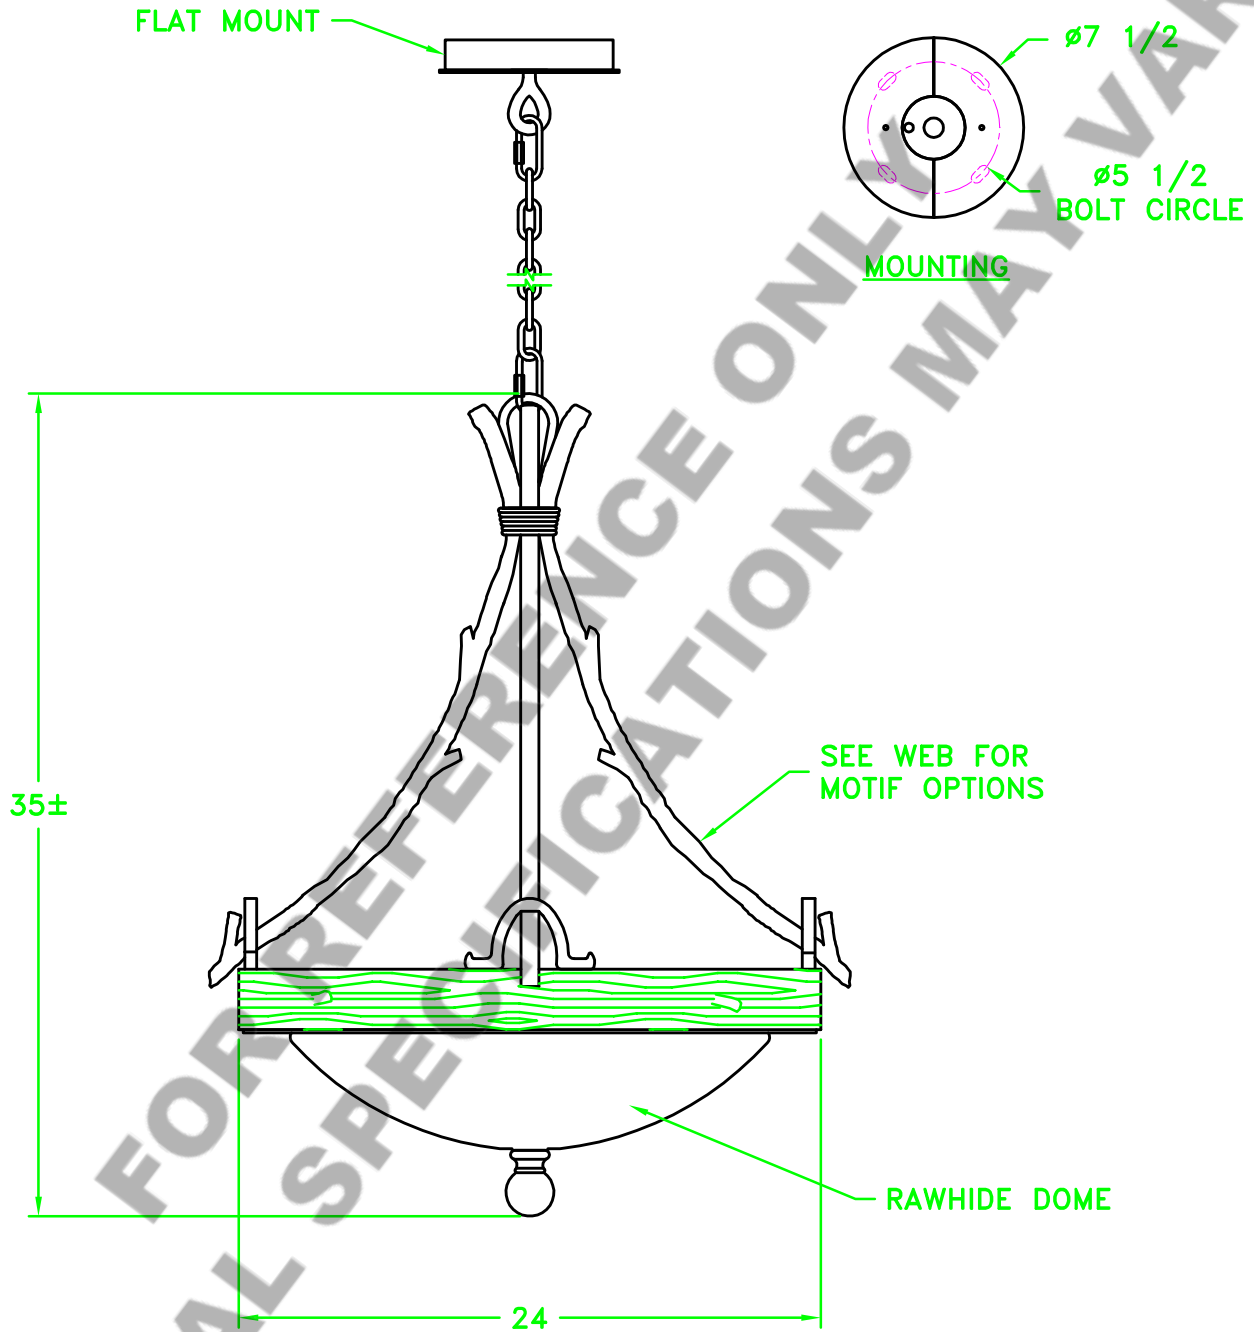

Location:

Product #: CH7025-S

Visit hammerton.com for product options and specifications.

Mounting Style: A	Electrical Type: INCANDESCENT
Approximate lbs.: 100	Bulb Qty: 3 Wattage: 75
Finish: SEE WEB SITE FOR OPTIONS	Voltage: 120
Top Diffuser: FINE MESH	Socket Type: MEDIUM
Bottom Diffuser: N/A	UL Location: DRY

Mounting Detail

CAUTION

HARDWARE PACKET "A" MOUNTS DIRECTLY TO BUILDING STRUCTURE.

All fixtures created by Hammerton are handcrafted by artisans. Dimensions may vary up to 7/8".

©Copyright 2013. All rights in design, detail or invention of this drawing are reserved as the property of Hammerton. Any limitation or adaptation without written consent is strictly prohibited.