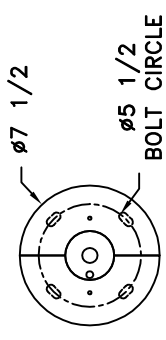

Location:

Product #: CH7001-L

CANOPY DETAIL

PINE MOTIF SHOWN

Visit hammerton.com for product options and specifications.

Mounting Style: A	Electrical Type: INCANDESCENT
Approximate lbs.: 55	Bulb Qty: 6 Wattage: 40
Finish: SEE WEB SITE FOR OPTIONS	Voltage: 120
Top Diffuser: OPEN	Socket Type: MEDIUM
Bottom Diffuser: OPEN	UL Location: DRY

All fixtures created by Hammerton are handcrafted by artisans. Dimensions may vary up to 7/8".

© Copyright 2013. All rights in design, detail or invention of this drawing are reserved as the property of Hammerton. Any limitation or adaptation without written consent is strictly prohibited.