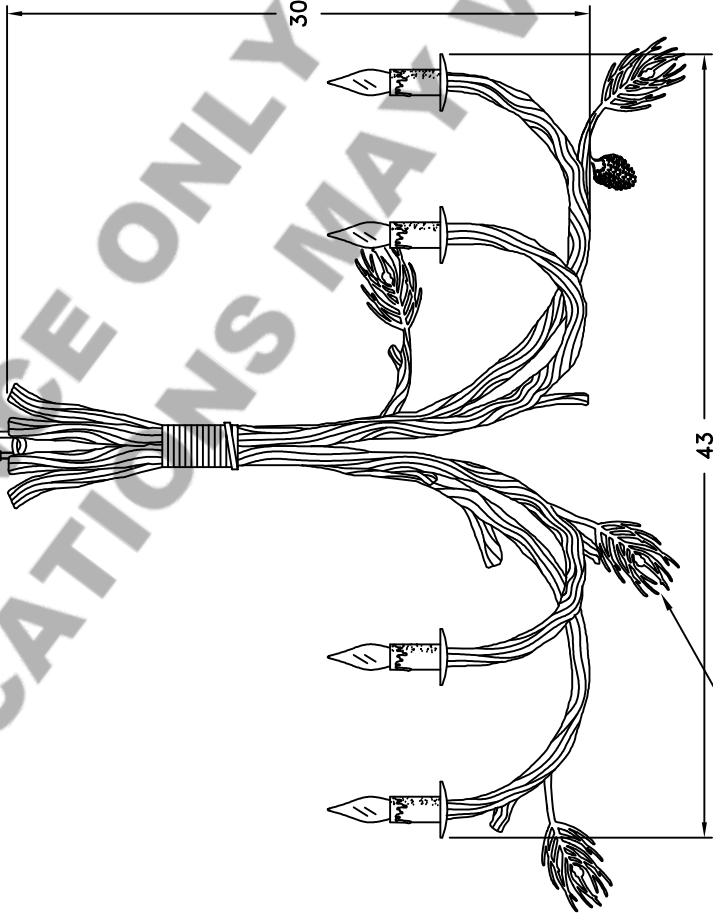

Location:

Product #: CH7001-L

CANOPY DETAIL

PINE MOTIF SHOWN

Visit hammerton.com for product options and specifications.

Mounting Style: A	Electrical Type: INCANDESCENT
Approximate lbs.: 55	Bulb Qty: 6 Wattage: 40
Finish: SEE WEB SITE FOR OPTIONS	Voltage: 120
Top Diffuser: OPEN	Socket Type: MEDIUM
Bottom Diffuser: OPEN	UL Location: DRY

All fixtures created by Hammerton are handcrafted by artisans. Dimensions may vary up to 7/8".

© Copyright 2013. All rights in design, detail or invention of this drawing are reserved as the property of Hammerton. Any limitation or adaptation without written consent is strictly prohibited.