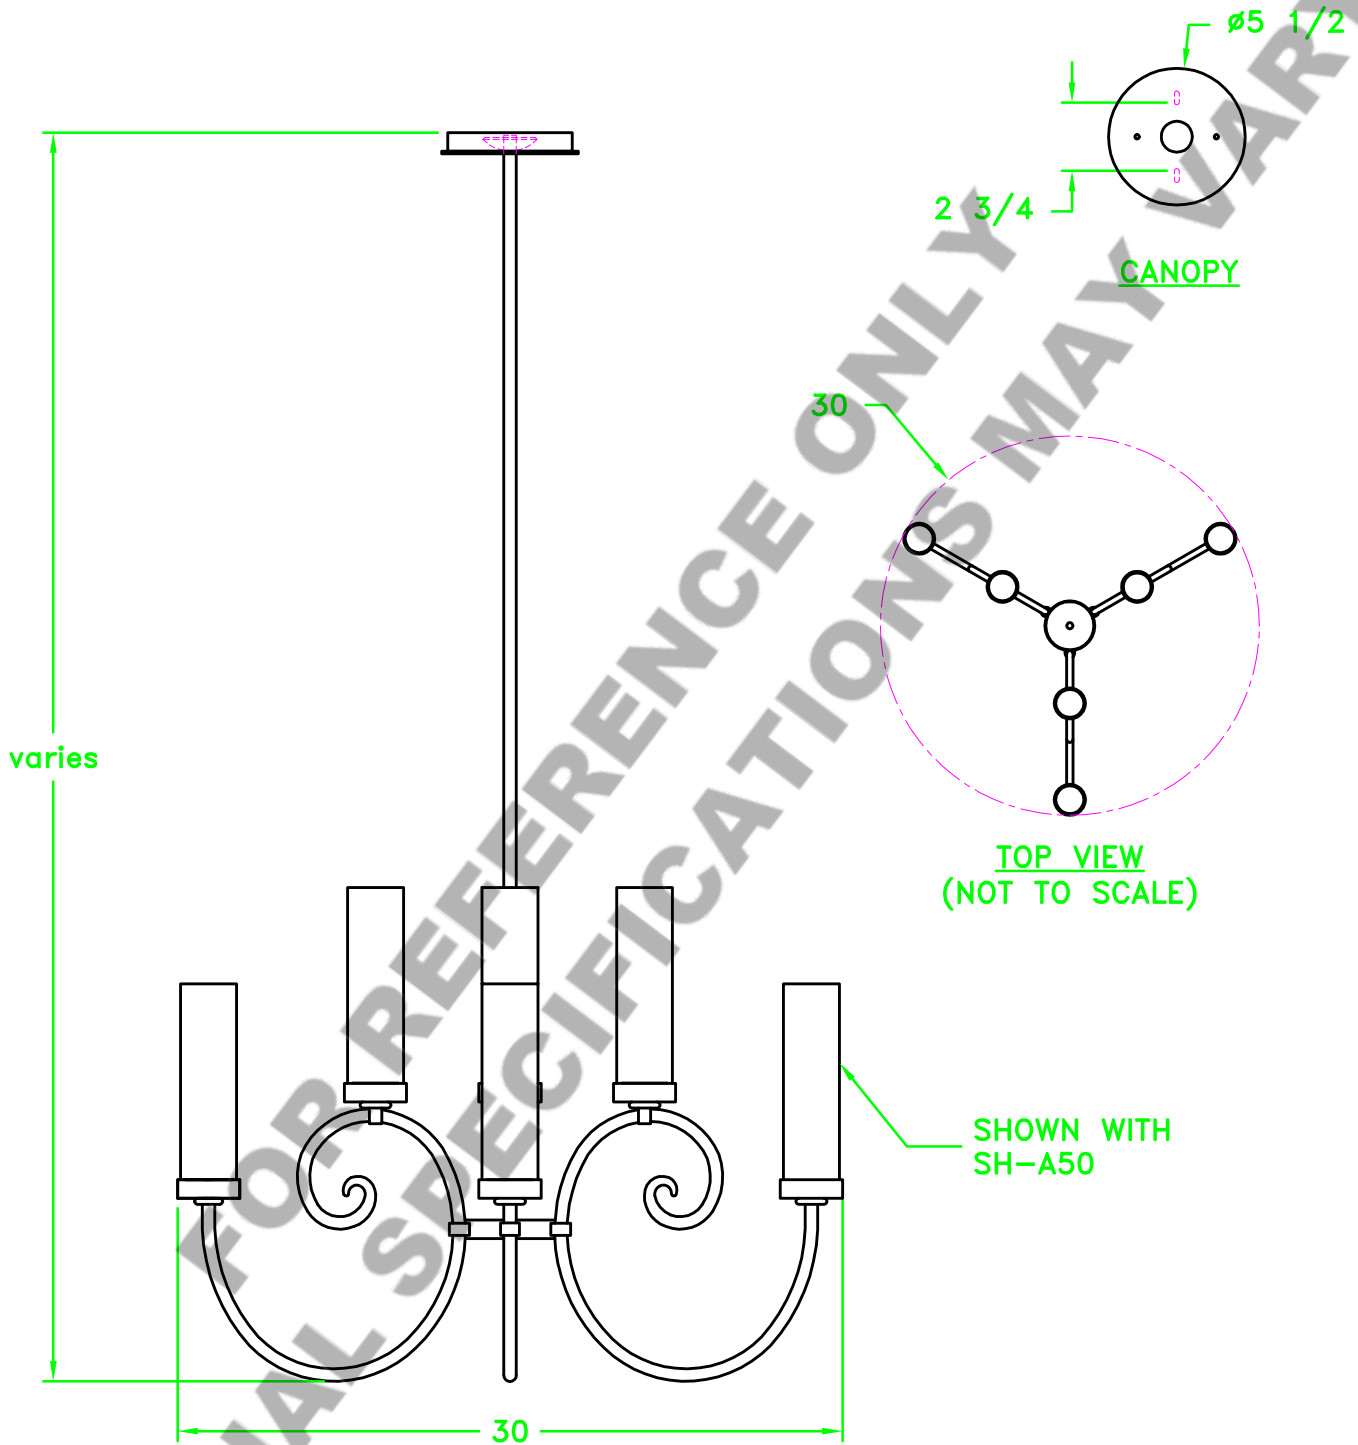

Location:

Product #: CH1007

Visit [hammerton.com](http://hammerton.com) for product options and specifications.

Mounting Style: J	Electrical Type: INCANDESCENT	<b>Mounting Detail</b>  <b>CAUTION</b> HARDWARE PACKET "J" MOUNTS DIRECTLY TO J-BOX.
Approximate lbs.: 42	Bulb Qty: 6 Wattage: SEE SHADE	
Finish: SEE WEB SITE FOR OPTIONS	Voltage: 120	
Top Diffuser: N/A	Socket Type: CANDELABRA	
Bottom Diffuser: N/A	UL Location: DRY	
All fixtures created by Hammerton are handcrafted by artisans. Dimensions may vary up to $\frac{7}{8}$ ". ©Copyright 2013. All rights in design, detail or invention of this drawing are reserved as the property of Hammerton. Any imitation or adaptation without written consent is strictly prohibited. Hammerton Inc. · 217 Wright Brothers Dr. · Salt Lake City, UT 84116 · (801) 973-8095		