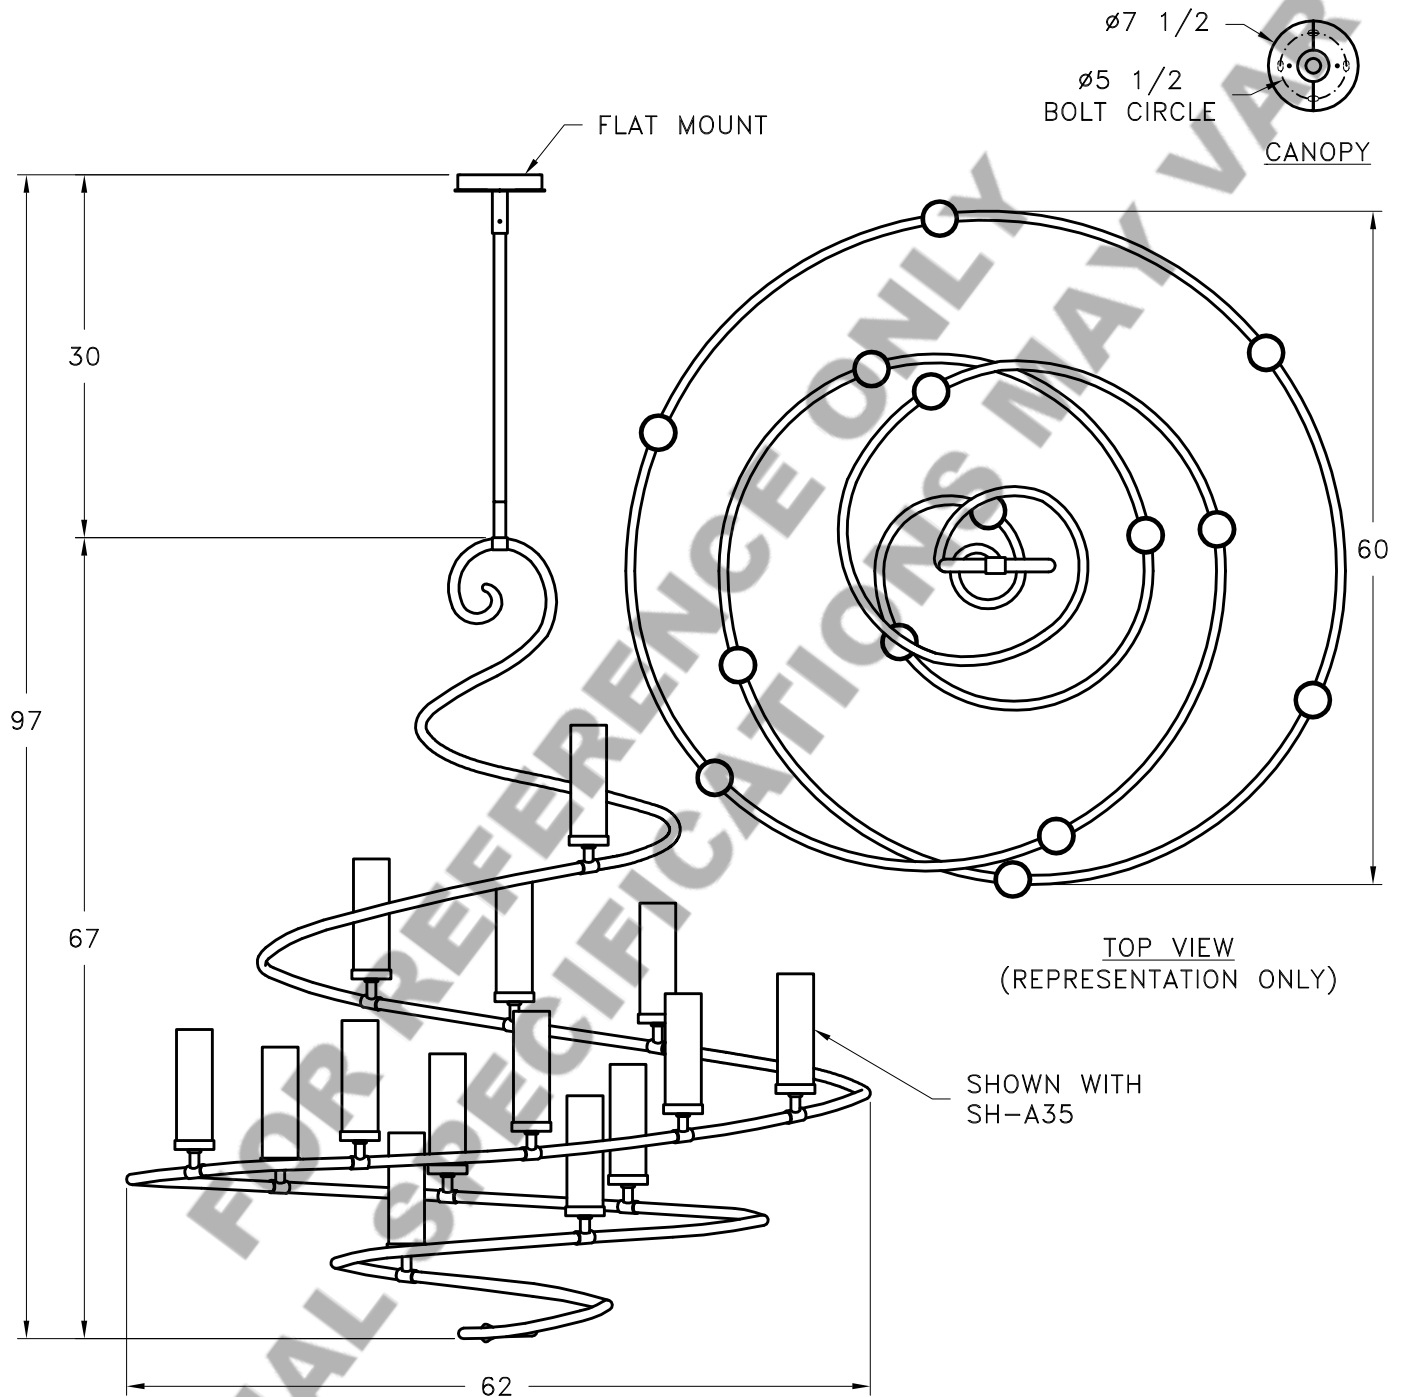

Location:

Product #: CH1006-XL

Visit [hammerton.com](http://hammerton.com) for product options and specifications.

Mounting Style: A	Electrical Type: INCANDESCENT
Approximate lbs.: 90	Bulb Qty: 14 Wattage: 60
Finish: SEE WEB SITE FOR OPTIONS	Voltage: 120
Top Diffuser: N/A	Socket Type: CANDELABRA
Bottom Diffuser: N/A	UL Location: DRY

All fixtures created by Hammerton are handcrafted by artisans. Dimensions may vary up to  $\frac{7}{8}$ ".

©Copyright 2013. All rights in design, detail or invention of this drawing are reserved as the property of Hammerton. Any imitation or adaptation without written consent is strictly prohibited.

### Mounting Detail

**CAUTION**  
**HARDWARE PACKET "A"**  
**MOUNTS DIRECTLY TO**  
**BUILDING STRUCTURE.**