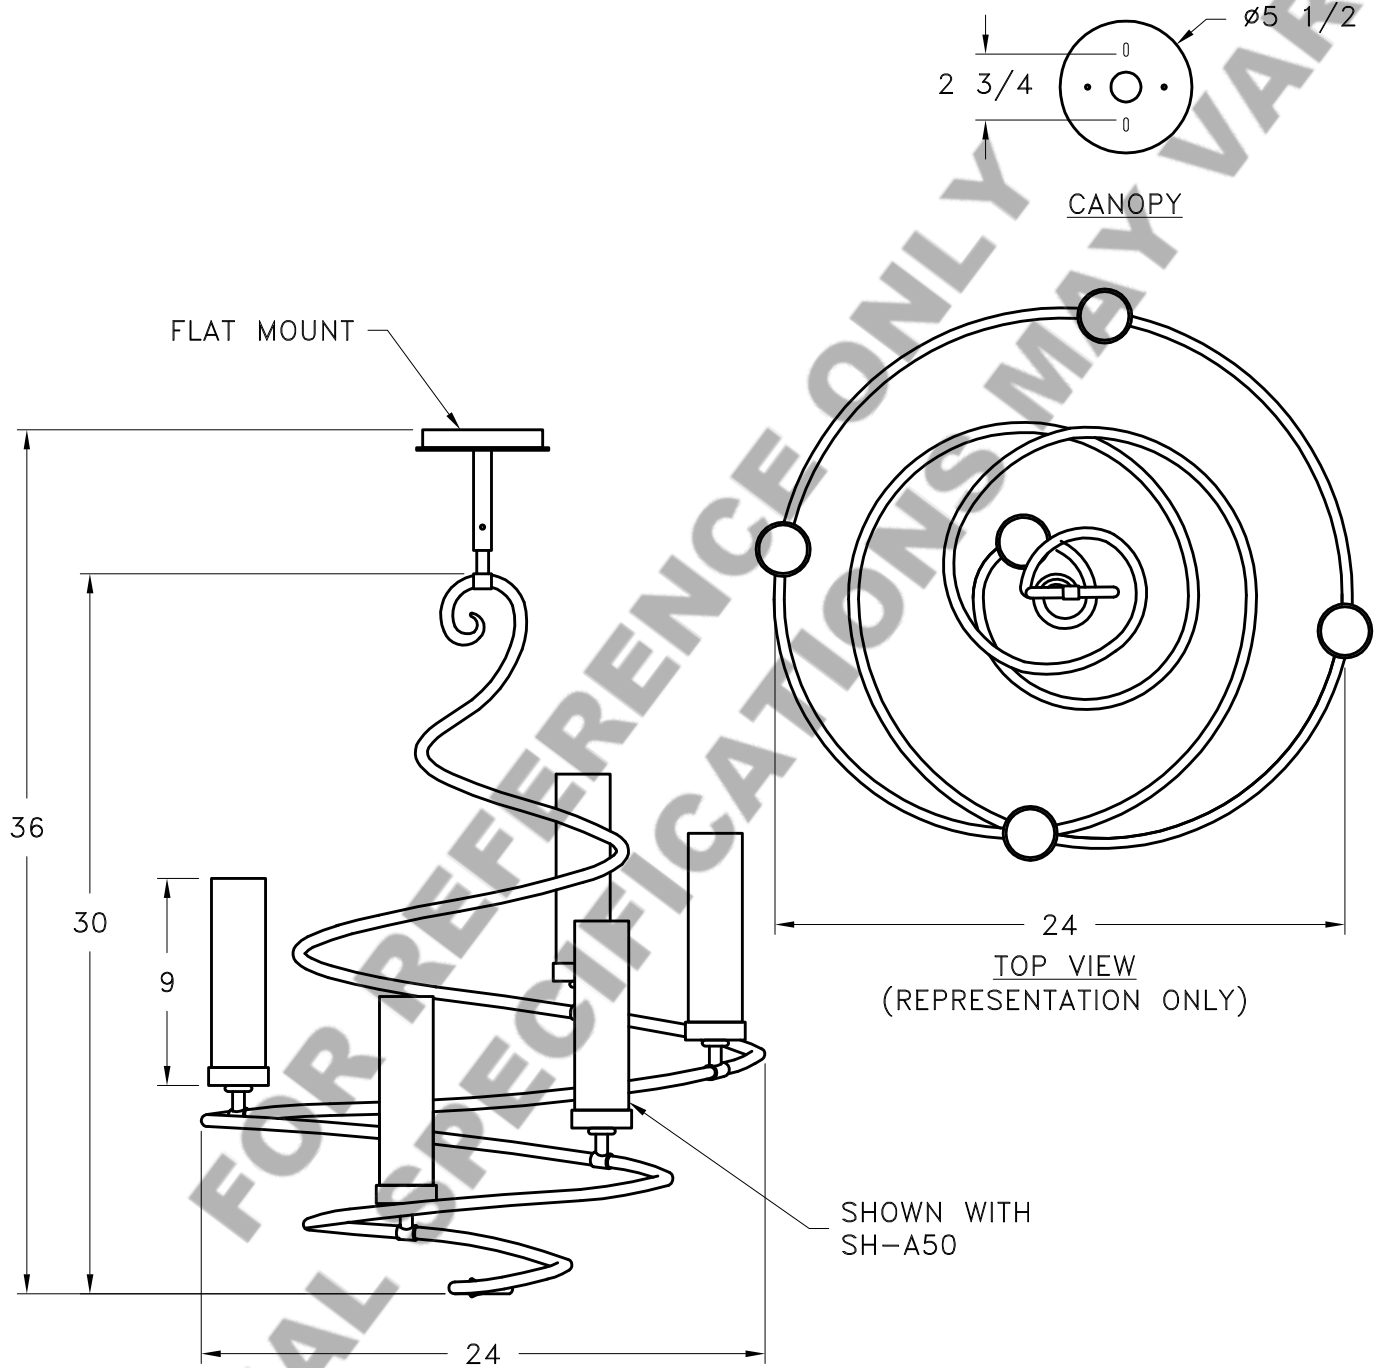

Location:

Product #: CH1006-S

Visit hammerton.com for product options and specifications.

Mounting Style: FLAT	Electrical Type: INCANDESCENT
Approximate lbs.: 40	Bulb Qty: 5 Wattage: SEE SHADE
Finish: SEE WEB SITE FOR OPTIONS	Voltage: 120
Top Diffuser: N/A	Socket Type: CANDELABRA
Bottom Diffuser: N/A	UL Location: DRY

Mounting Detail

CAUTION

HARDWARE PACKET "J" MOUNTS DIRECTLY TO J-BOX.

All fixtures created by Hammerton are handcrafted by artisans. Dimensions may vary up to $\frac{7}{8}$ ".

©Copyright 2013. All rights in design, detail or invention of this drawing are reserved as the property of Hammerton. Any imitation or adaptation without written consent is strictly prohibited.