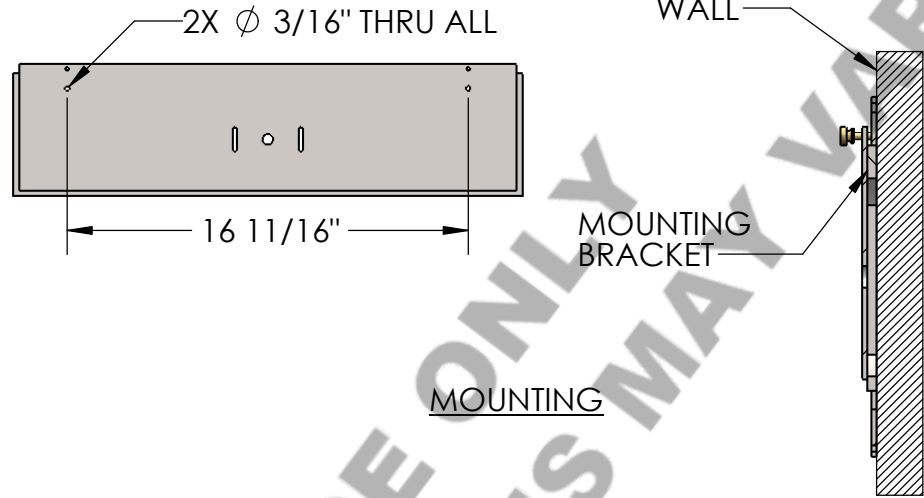

Approved By:

Product #: VL8026-M

Date:10/20/2016

Mounting Style: F	Electrical Type: INCANDESCENT
Approximate lbs.: 28	Bulb Qty: 2    Wattage: 60
Finish:SEE WEBSITE FOR OPTIONS	Voltage:120
Top Diffuser: SAME AS LENS	Socket Type:MEDIUM
Bottom Diffuser: OPEN	UL Location: DRY

Mounting Detail

**CAUTION**  
HARDWARE PACKET "F"  
MOUNTS  
USING TOGGLE BOLTS

All fixtures created by Hammerton are handcrafted by artisans—dimensions may vary.  
© Copyright 2015. All rights in design, detail or invention of this drawing are reserved as the property of Hammerton. Any imitation or adaptation without written consent is strictly prohibited.  
Hammerton Inc. • 217 Wright Brothers Dr. • Salt Lake City, UT 84146 (801) 973-8095