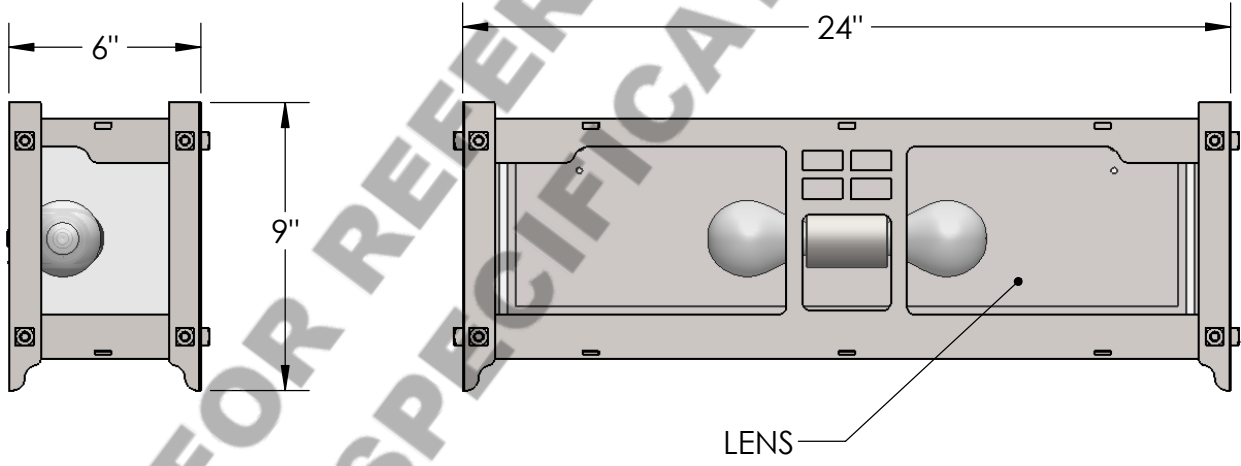

Approved By:

Product #: VL8026-M

Date:10/20/2016

Mounting Style: F	Electrical Type: INCANDESCENT
Approximate lbs.: 28	Bulb Qty: 2    Wattage: 60
Finish:SEE WEBSITE FOR OPTIONS	Voltage:120
Top Diffuser: SAME AS LENS	Socket Type:MEDIUM
Bottom Diffuser: OPEN	UL Location: DRY

Mounting Detail

**CAUTION**  
HARDWARE PACKET "F"  
MOUNTS  
USING TOGGLE BOLTS

All fixtures created by Hammerton are handcrafted by artisans—dimensions may vary.  
© Copyright 2015. All rights in design, detail or invention of this drawing are reserved as the property of Hammerton. Any imitation or adaptation without written consent is strictly prohibited.  
Hammerton Inc. • 217 Wright Brothers Dr. • Salt Lake City, UT 84146 (801) 973-8095