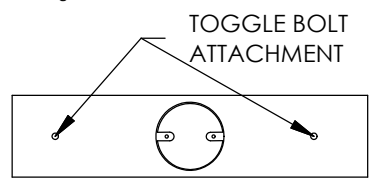

Approved By:

Product #: VL8026-M

Date:10/20/2016

Mounting Style: F	Electrical Type: INCANDESCENT
Approximate lbs.: 28	Bulb Qty: 2    Wattage: 60
Finish:SEE WEBSITE FOR OPTIONS	Voltage:120
Top Diffuser: SAME AS LENS	Socket Type:MEDIUM
Bottom Diffuser: OPEN	UL Location: DRY

Mounting Detail

**CAUTION**  
HARDWARE PACKET "F"  
MOUNTS  
USING TOGGLE BOLTS

All fixtures created by Hammerton are handcrafted by artisans—dimensions may vary.  
© Copyright 2015. All rights in design, detail or invention of this drawing are reserved as the property of Hammerton. Any imitation or adaptation without written consent is strictly prohibited.  
Hammerton Inc. • 217 Wright Brothers Dr. • Salt Lake City, UT 84146 (801) 973-8095