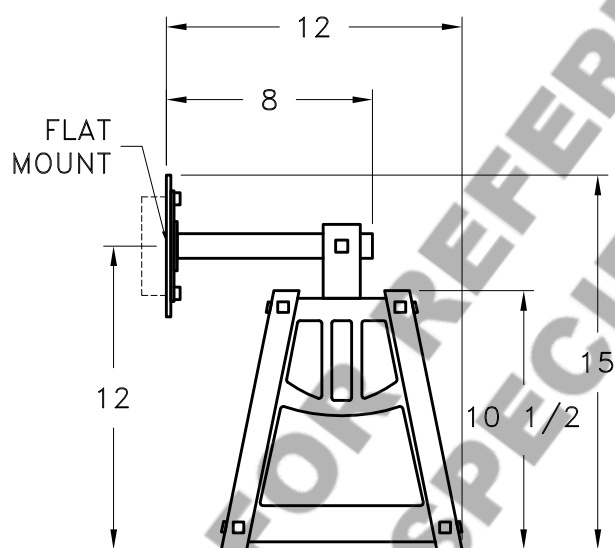

Location:

Product #: VL8024-M

Visit hammerton.com for product options and specifications.

Mounting Style: F	Electrical Type: INCANDESCENT	<p>Mounting Detail</p> <p>TOGGLE BOLT ATTACHMENT</p> <p>CAUTION HARDWARE PACKET "F" MOUNTS USING TOGGLE BOLTS</p>
Approximate lbs.: 30	Bulb Qty: 2 Wattage: 60	
Finish: SEE WEB SITE FOR OPTIONS	Voltage: 120	
Top Diffuser: STEEL	Socket Type: MEDIUM	
Bottom Diffuser: OPEN	UL Location: DRY	
<p>All fixtures created by Hammerton are handcrafted by artisans. Dimensions may vary up to $\frac{7}{8}$".</p> <p>©Copyright 2013. All rights in design, detail or invention of this drawing are reserved as the property of Hammerton. Any imitation or adaptation without written consent is strictly prohibited.</p> <p>Hammerton Inc. · 217 Wright Brothers Dr. · Salt Lake City, UT 84116 · (801) 973-8095</p>		