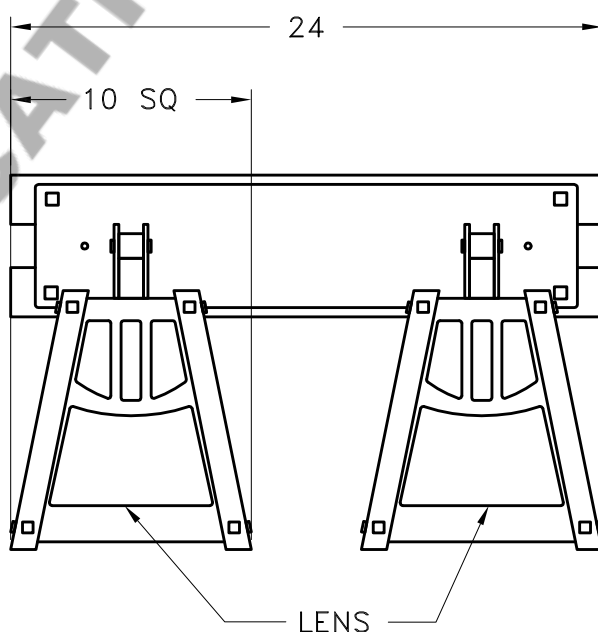

Location:

Product #: VL8024-M

Visit hammerton.com for product options and specifications.

Mounting Style: F	Electrical Type: INCANDESCENT	<p>Mounting Detail</p> <p>TOGGLE BOLT ATTACHMENT</p> <p>CAUTION HARDWARE PACKET "F" MOUNTS USING TOGGLE BOLTS</p>
Approximate lbs.: 30	Bulb Qty: 2 Wattage: 60	
Finish: SEE WEB SITE FOR OPTIONS	Voltage: 120	
Top Diffuser: STEEL	Socket Type: MEDIUM	
Bottom Diffuser: OPEN	UL Location: DRY	
<p>All fixtures created by Hammerton are handcrafted by artisans. Dimensions may vary up to $\frac{7}{8}$".</p> <p>©Copyright 2013. All rights in design, detail or invention of this drawing are reserved as the property of Hammerton. Any imitation or adaptation without written consent is strictly prohibited.</p> <p>Hammerton Inc. · 217 Wright Brothers Dr. · Salt Lake City, UT 84116 · (801) 973-8095</p>		