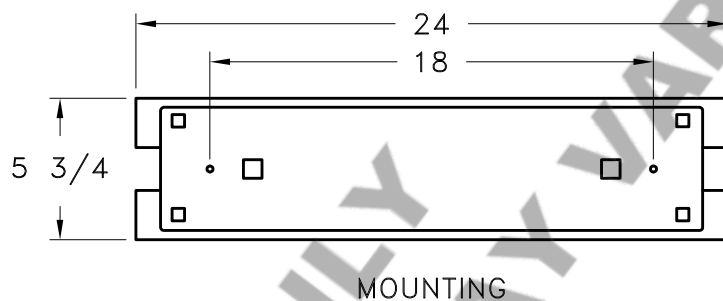

Location:

Product #: VL8024-M

Visit hammerton.com for product options and specifications.

Mounting Style: F	Electrical Type: INCANDESCENT	<p>Mounting Detail</p> <p>TOGGLE BOLT ATTACHMENT</p> <p>CAUTION HARDWARE PACKET "F" MOUNTS USING TOGGLE BOLTS</p>
Approximate lbs.: 30	Bulb Qty: 2 Wattage: 60	
Finish: SEE WEB SITE FOR OPTIONS	Voltage: 120	
Top Diffuser: STEEL	Socket Type: MEDIUM	
Bottom Diffuser: OPEN	UL Location: DRY	
<p>All fixtures created by Hammerton are handcrafted by artisans. Dimensions may vary up to $\frac{7}{8}$".</p> <p>©Copyright 2013. All rights in design, detail or invention of this drawing are reserved as the property of Hammerton. Any imitation or adaptation without written consent is strictly prohibited.</p> <p>Hammerton Inc. · 217 Wright Brothers Dr. · Salt Lake City, UT 84116 · (801) 973-8095</p>		