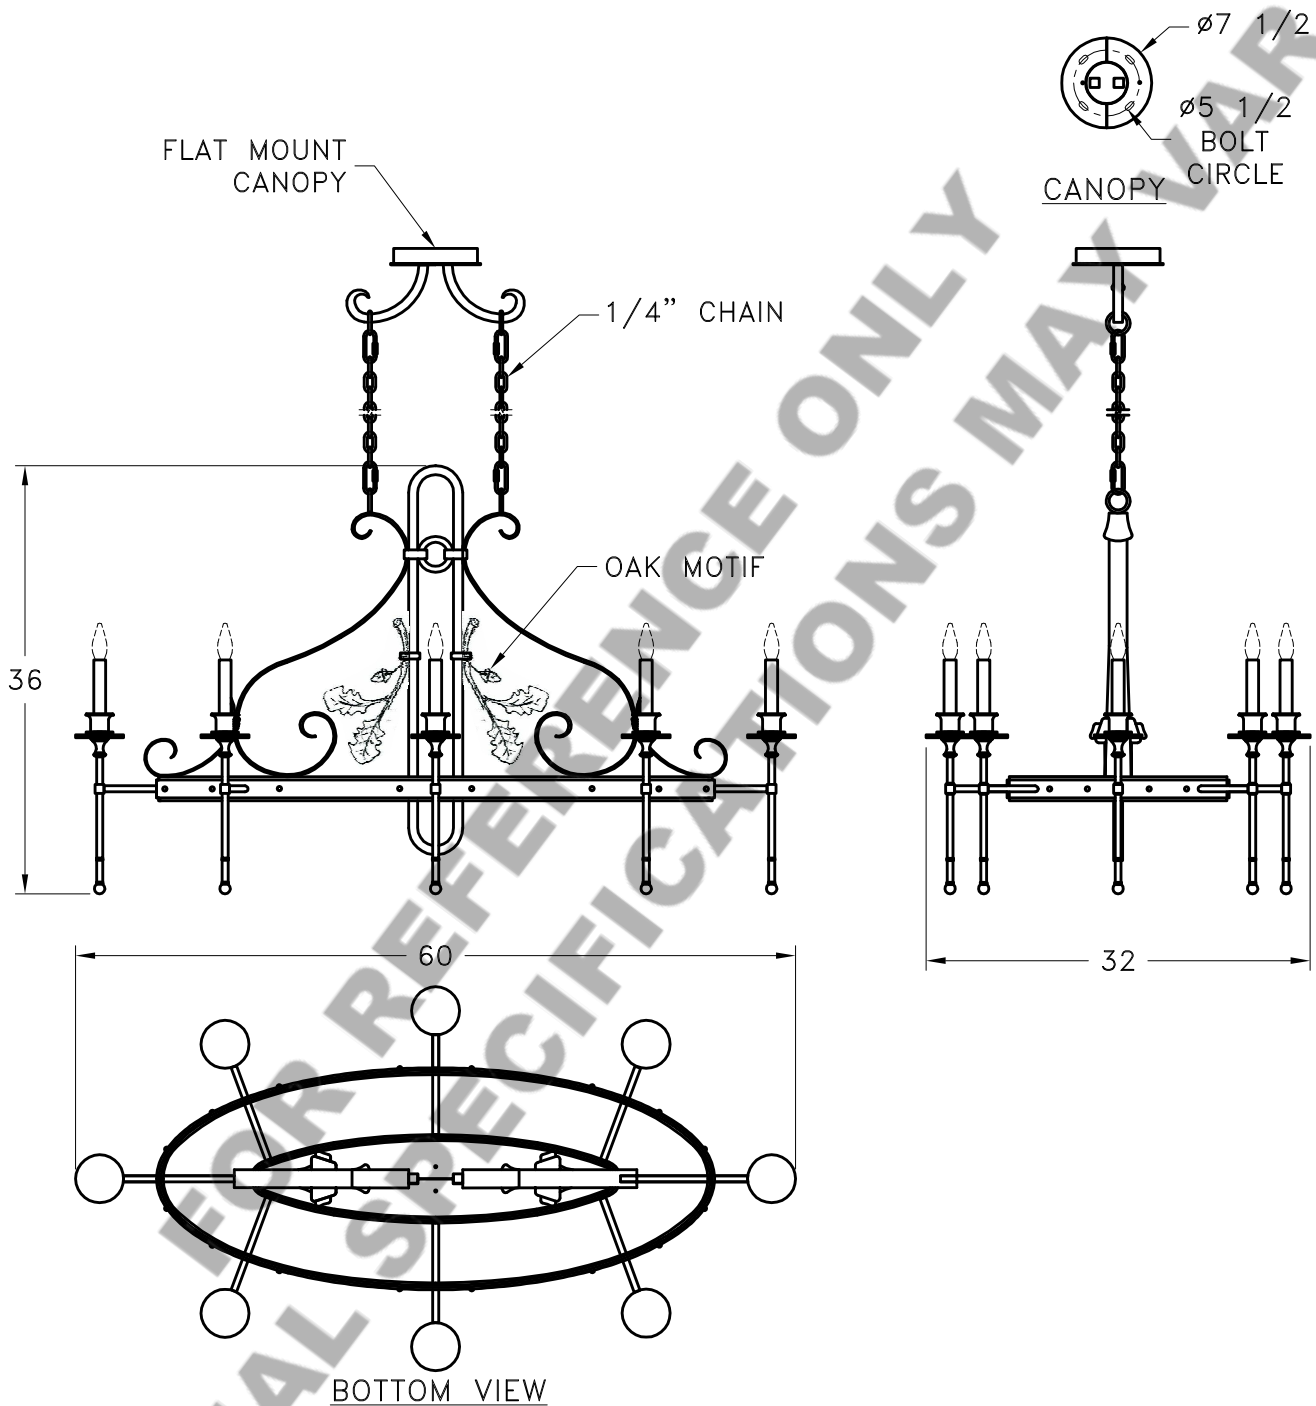

Location:

Product #: PL9273

Visit hammerton.com for product options and specifications.

Mounting Style: A	Electrical Type: INCANDESCENT
Approximate lbs.: 225	Bulb Qty: 8 Wattage: SEE SHADE
Finish: SEE WEB SITE FOR OPTIONS	Voltage: 120
Top Diffuser: N/A	Socket Type: CANDELABRA
Bottom Diffuser: N/A	UL Location: DRY

All fixtures created by Hammerton are handcrafted by artisans. Dimensions may vary up to 7/8".

©Copyright 2016. All rights in design, detail or invention of this drawing are reserved as the property of Hammerton. Any imitation or adaptation without written consent is strictly prohibited.