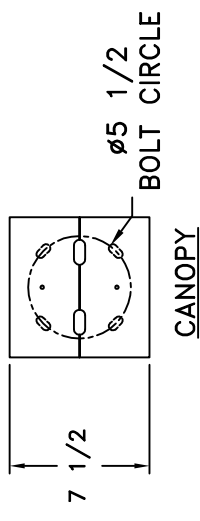

HAMMERTON

SPECIFICATION DRAWING

Location:

Product #: PL9271

Visit hammerton.com for product options and specifications.

Mounting Style: A	Electrical Type: INCANDESCENT
Approximate lbs.: 150	Bulb Qty: 8 Wattage: 60
Finish: SEE WEB SITE FOR OPTIONS	Voltage: 120
Top Diffuser: OPEN	Socket Type: CANDELABRA
Bottom Diffuser: OPEN	UL Location: DRY

All fixtures created by Hammerton are handcrafted by artisans. Dimensions may vary up to 1/8".

©Copyright 2016. All rights in design, detail or invention of this drawing are reserved as the property of Hammerton. Any limitation or adaptation without written consent is strictly prohibited.