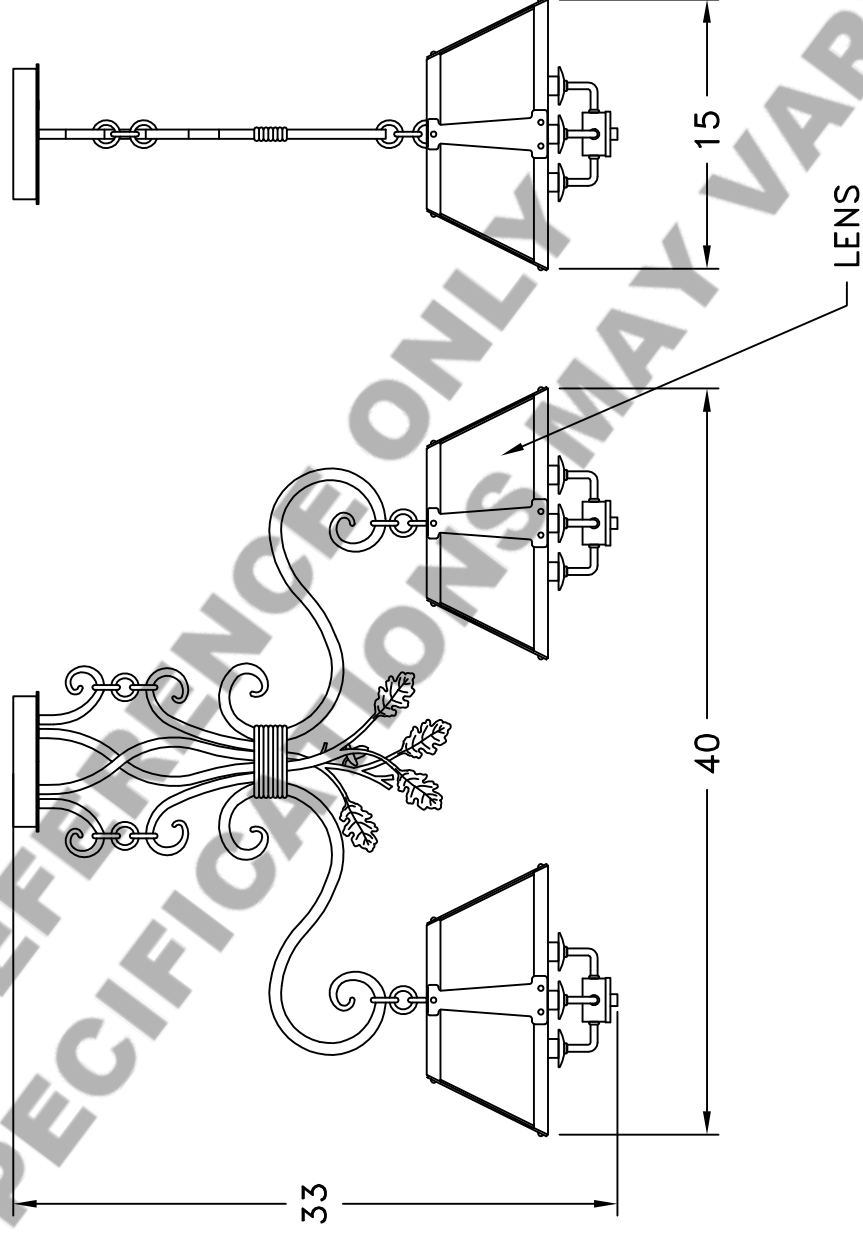

HAMMERTON

SPECIFICATION DRAWING

Location:

Product #: PL9271

Visit hammerton.com for product options and specifications.

Mounting Style: A	Electrical Type: INCANDESCENT
Approximate lbs.: 150	Bulb Qty: 8 Wattage: 60
Finish: SEE WEB SITE FOR OPTIONS	Voltage: 120
Top Diffuser: OPEN	Socket Type: CANDELABRA
Bottom Diffuser: OPEN	UL Location: DRY

All fixtures created by Hammerton are handcrafted by artisans. Dimensions may vary up to 1/8".

©Copyright 2016. All rights in design, detail or invention of this drawing are reserved as the property of Hammerton. Any limitation or adaptation without written consent is strictly prohibited.