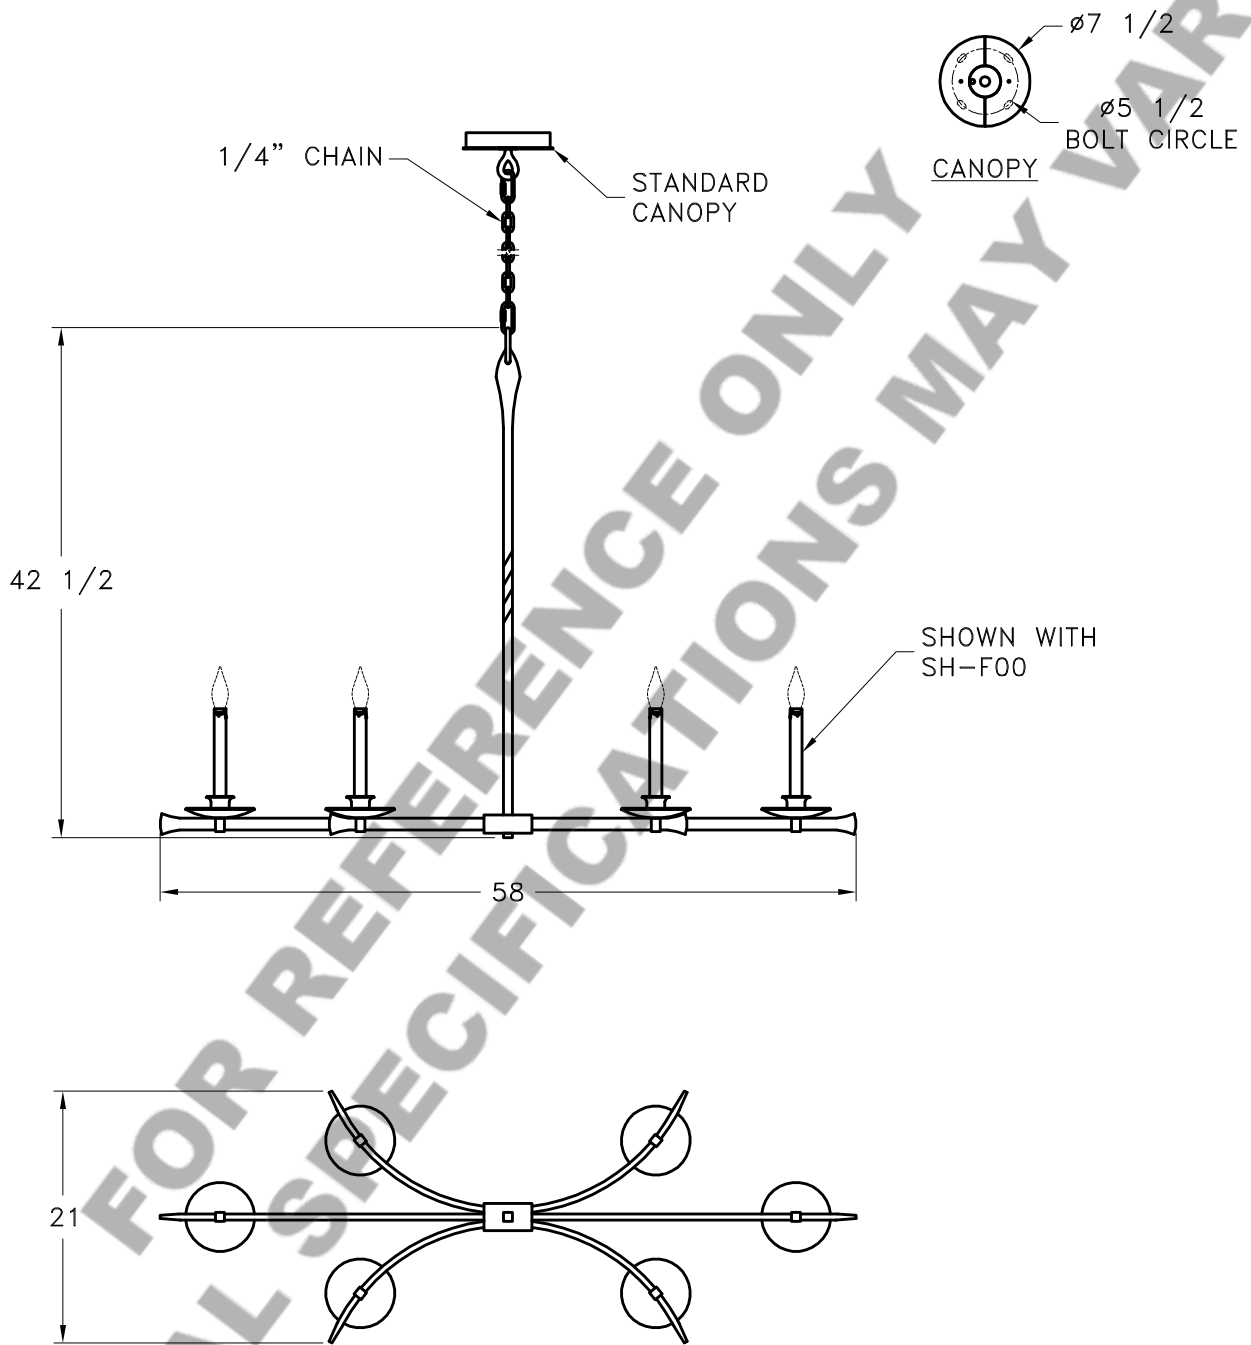

Location:

Product #: PL9194

Visit hammerton.com for product options and specifications.

Mounting Style: A	Electrical Type: INCANDESCENT	<p>Mounting Detail</p> <p>UL APPROVED J-BOX</p> <p>BUILDING STRUCTURE</p>
Approximate lbs.: 85	Bulb Qty: 6 Wattage: SEE SHADE	
Finish: SEE WEB SITE FOR OPTIONS	Voltage: 120	
Top Diffuser: N/A	Socket Type: CANDELABRA	
Bottom Diffuser: N/A	UL Location: DRY	

All fixtures created by Hammerton are handcrafted by artisans. Dimensions may vary up to 7/8".

©Copyright 2016. All rights in design, detail or invention of this drawing are reserved as the property of Hammerton. Any imitation or adaptation without written consent is strictly prohibited.