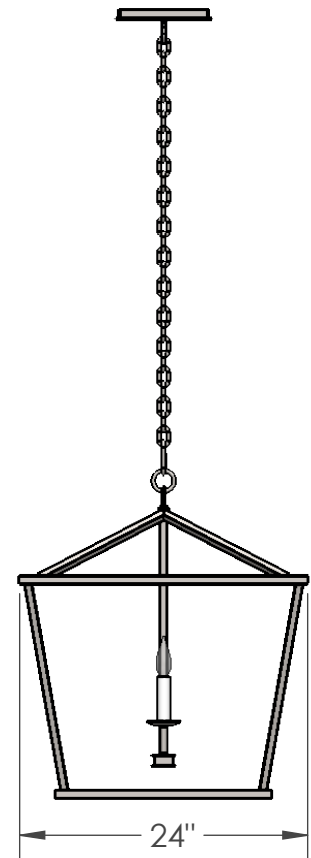

Approved By:

Product #: PL2290

Date: 7/26/2016

Mounting Style: FLAT	Electrical Type: INCADESCENT
Approximate lbs.: 76	Bulb Qty: 7 Wattage: 40
Finish: SEE WEBSITE FOR OPTIONS	Voltage: 120
Top Diffuser: OPEN	Socket Type: CANDELABRA
Bottom Diffuser: OPEN	UL Location: DRY

All fixtures created by Hammerton are handcrafted by artisans—dimensions may vary.

© Copyright 2015. All rights in design, detail or invention of this drawing are reserved as the property of Hammerton. Any imitation or adaptation without written consent is strictly prohibited.