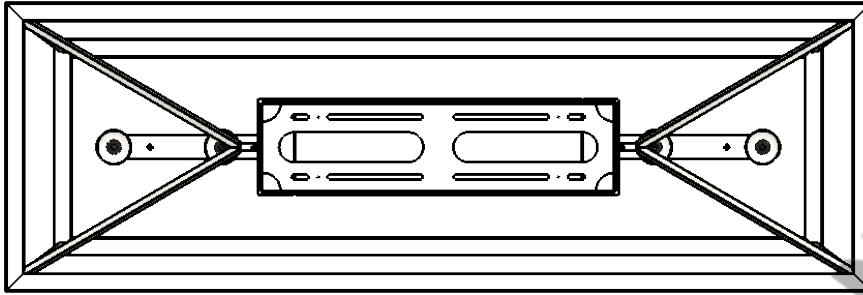

Approved By:

Product #: PL2290

Date: 7/26/2016

Mounting Style: FLAT	Electrical Type: INCADESCENT
Approximate lbs.: 76	Bulb Qty: 7 Wattage: 40
Finish: SEE WEBSITE FOR OPTIONS	Voltage: 120
Top Diffuser: OPEN	Socket Type: CANDELABRA
Bottom Diffuser: OPEN	UL Location: DRY

All fixtures created by Hammerton are handcrafted by artisans—dimensions may vary.

© Copyright 2015. All rights in design, detail or invention of this drawing are reserved as the property of Hammerton. Any imitation or adaptation without written consent is strictly prohibited.