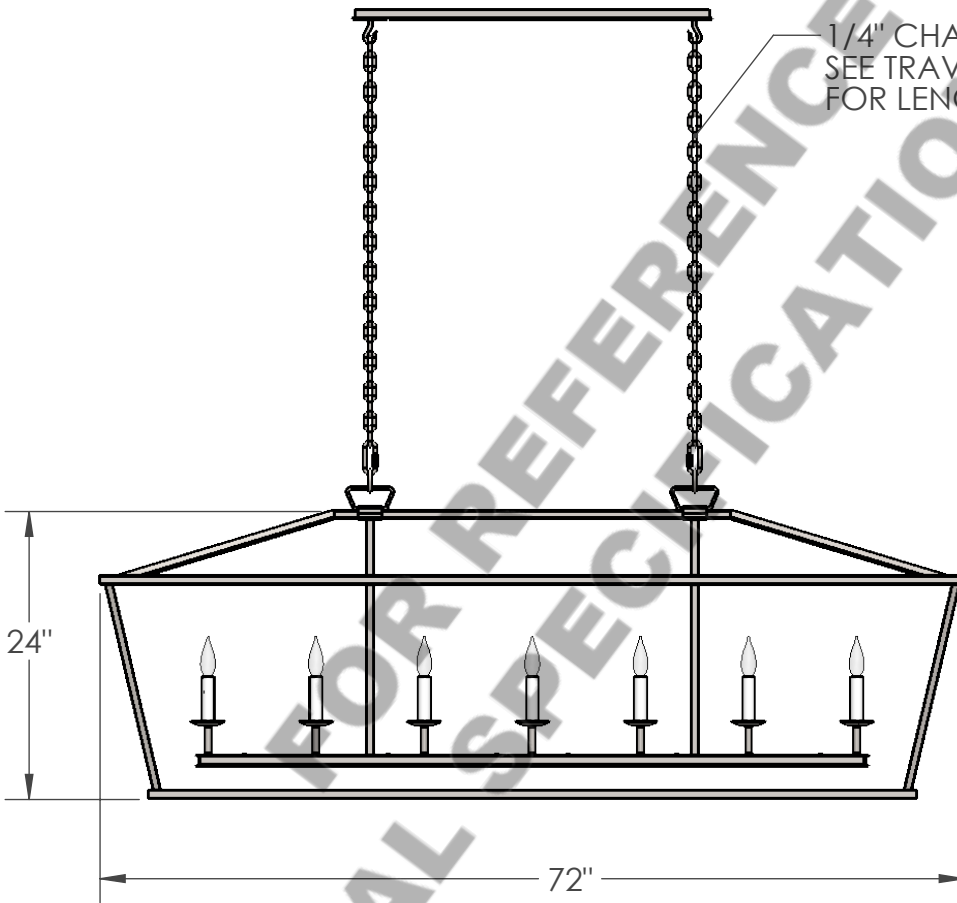

Approved By:

Product #: PL2290

Date: 7/26/2016

Mounting Style: FLAT	Electrical Type: INCADESCENT
Approximate lbs.: 76	Bulb Qty: 7 Wattage: 40
Finish: SEE WEBSITE FOR OPTIONS	Voltage: 120
Top Diffuser: OPEN	Socket Type: CANDELABRA
Bottom Diffuser: OPEN	UL Location: DRY