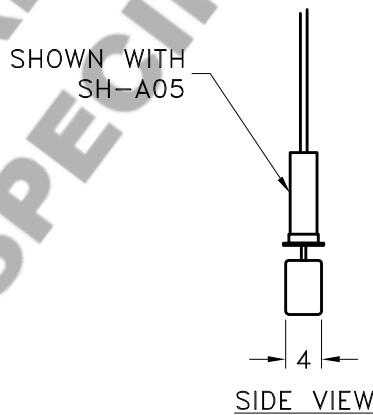

Location:

Product #: PL2253-L

Visit [hammerton.com](http://hammerton.com) for product options and specifications.

Mounting Style: A	Electrical Type: INCANDESCENT
Approximate lbs.: 450	Bulb Qty: 11 Wattage: SEE SHADE
Finish: SEE WEB SITE FOR OPTIONS	Voltage: 120
Top Diffuser: N/A	Socket Type: CANDELABRA
Bottom Diffuser: N/A	UL Location: DRY

Mounting Detail

**CAUTION**  
**HARDWARE PACKET "A"**  
**MOUNTS DIRECTLY TO**  
**BUILDING STRUCTURE. QTY. 2**

All fixtures created by Hammerton are handcrafted by artisans. Dimensions may vary up to 7/8".