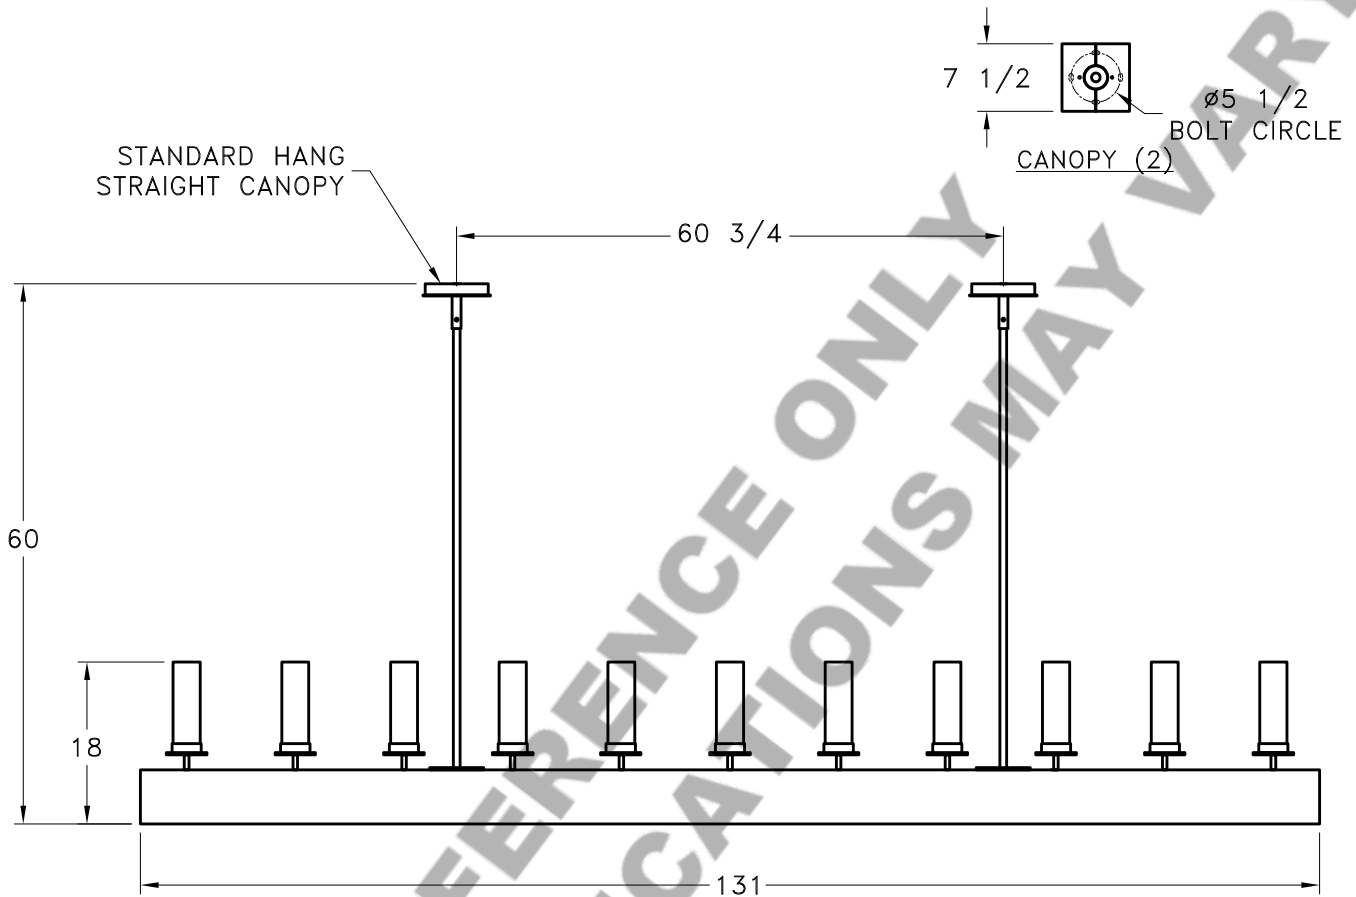

Location:

Product #: PL2253-L

Visit [hammerton.com](http://hammerton.com) for product options and specifications.

Mounting Style: A	Electrical Type: INCANDESCENT
Approximate lbs.: 450	Bulb Qty: 11 Wattage: SEE SHADE
Finish: SEE WEB SITE FOR OPTIONS	Voltage: 120
Top Diffuser: N/A	Socket Type: CANDELABRA
Bottom Diffuser: N/A	UL Location: DRY

Mounting Detail

**CAUTION**  
**HARDWARE PACKET "A"**  
**MOUNTS DIRECTLY TO**  
**BUILDING STRUCTURE. QTY. 2**

All fixtures created by Hammerton are handcrafted by artisans. Dimensions may vary up to 7/8".