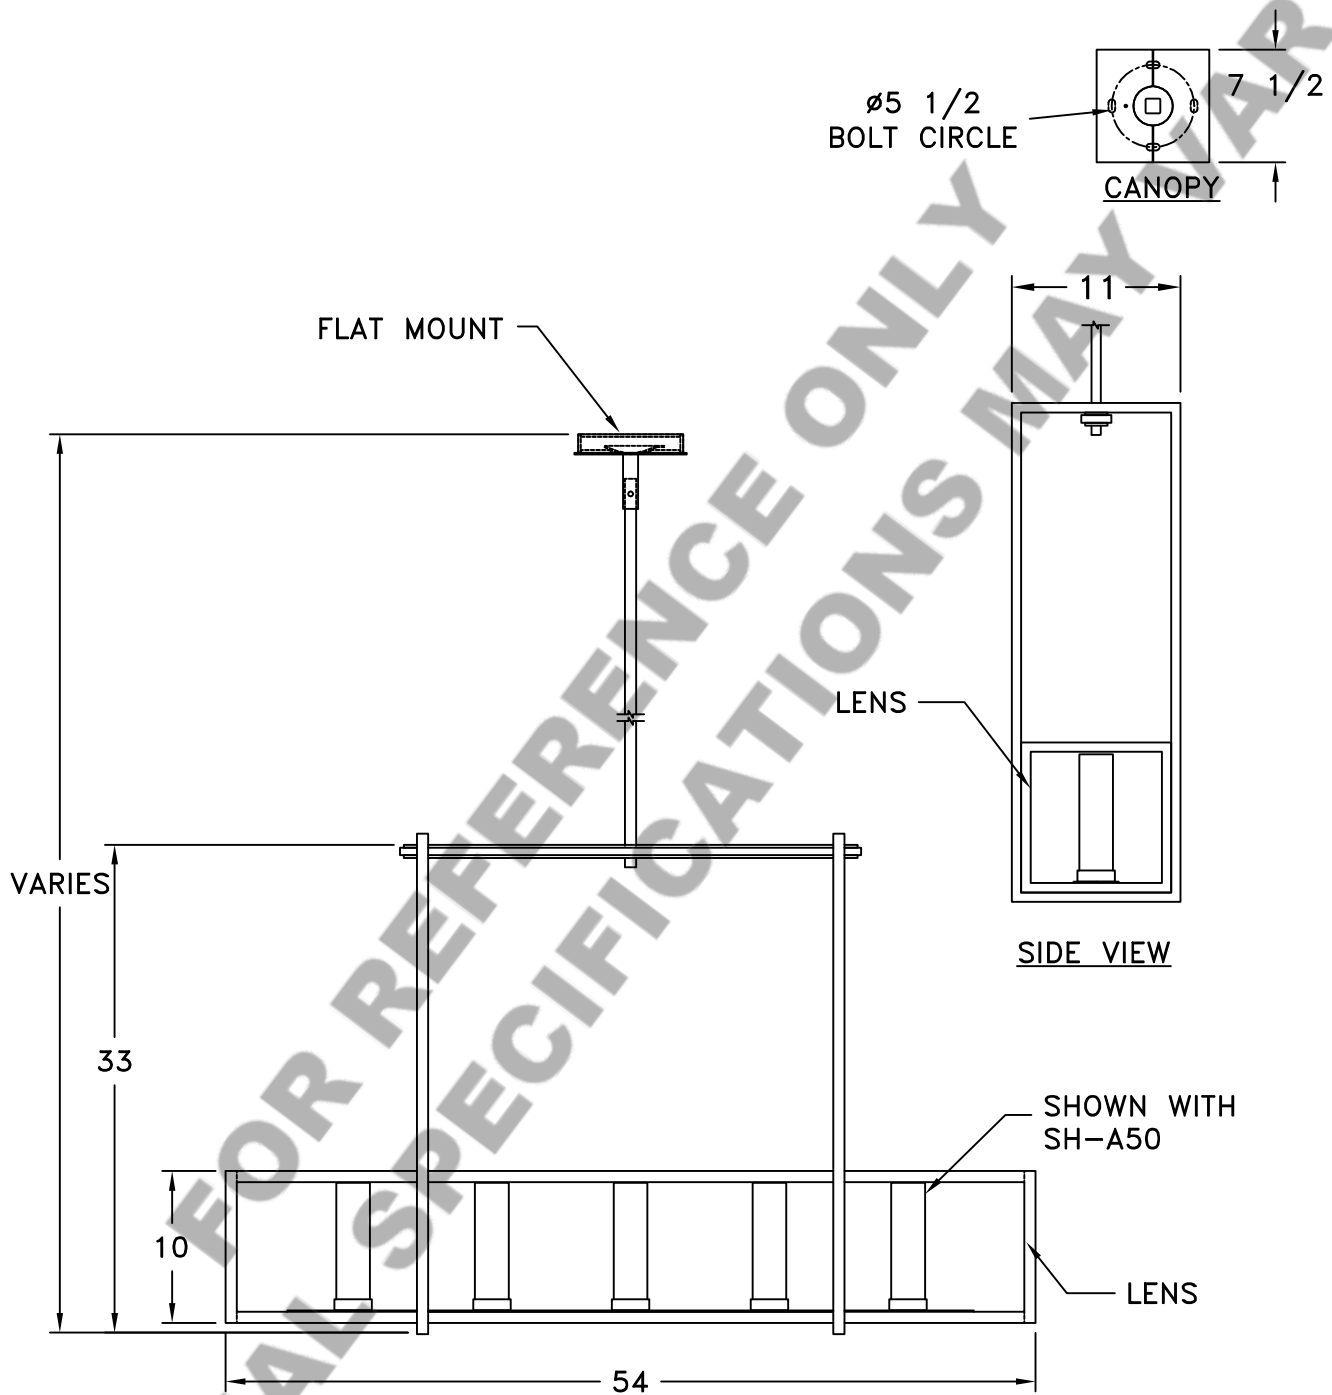

Location:

Product #: PL2159

Visit [hammerton.com](http://hammerton.com) for product options and specifications.

Mounting Style: A	Electrical Type: INCANDESCENT
Approximate lbs.: 60	Bulb Qty: 5 Wattage: SEE SHADE
Finish: SEE WEB SITE FOR OPTIONS	Voltage: 120
Top Diffuser: OPEN	Socket Type: CANDELABRA
Bottom Diffuser: OPEN	UL Location: DRY

All fixtures created by Hammerton are handcrafted by artisans. Dimensions may vary up to 1/8".

©Copyright 2013. All rights in design, detail or invention of this drawing are reserved as the property of Hammerton. Any imitation or adaptation without written consent is strictly prohibited.

### Mounting Detail