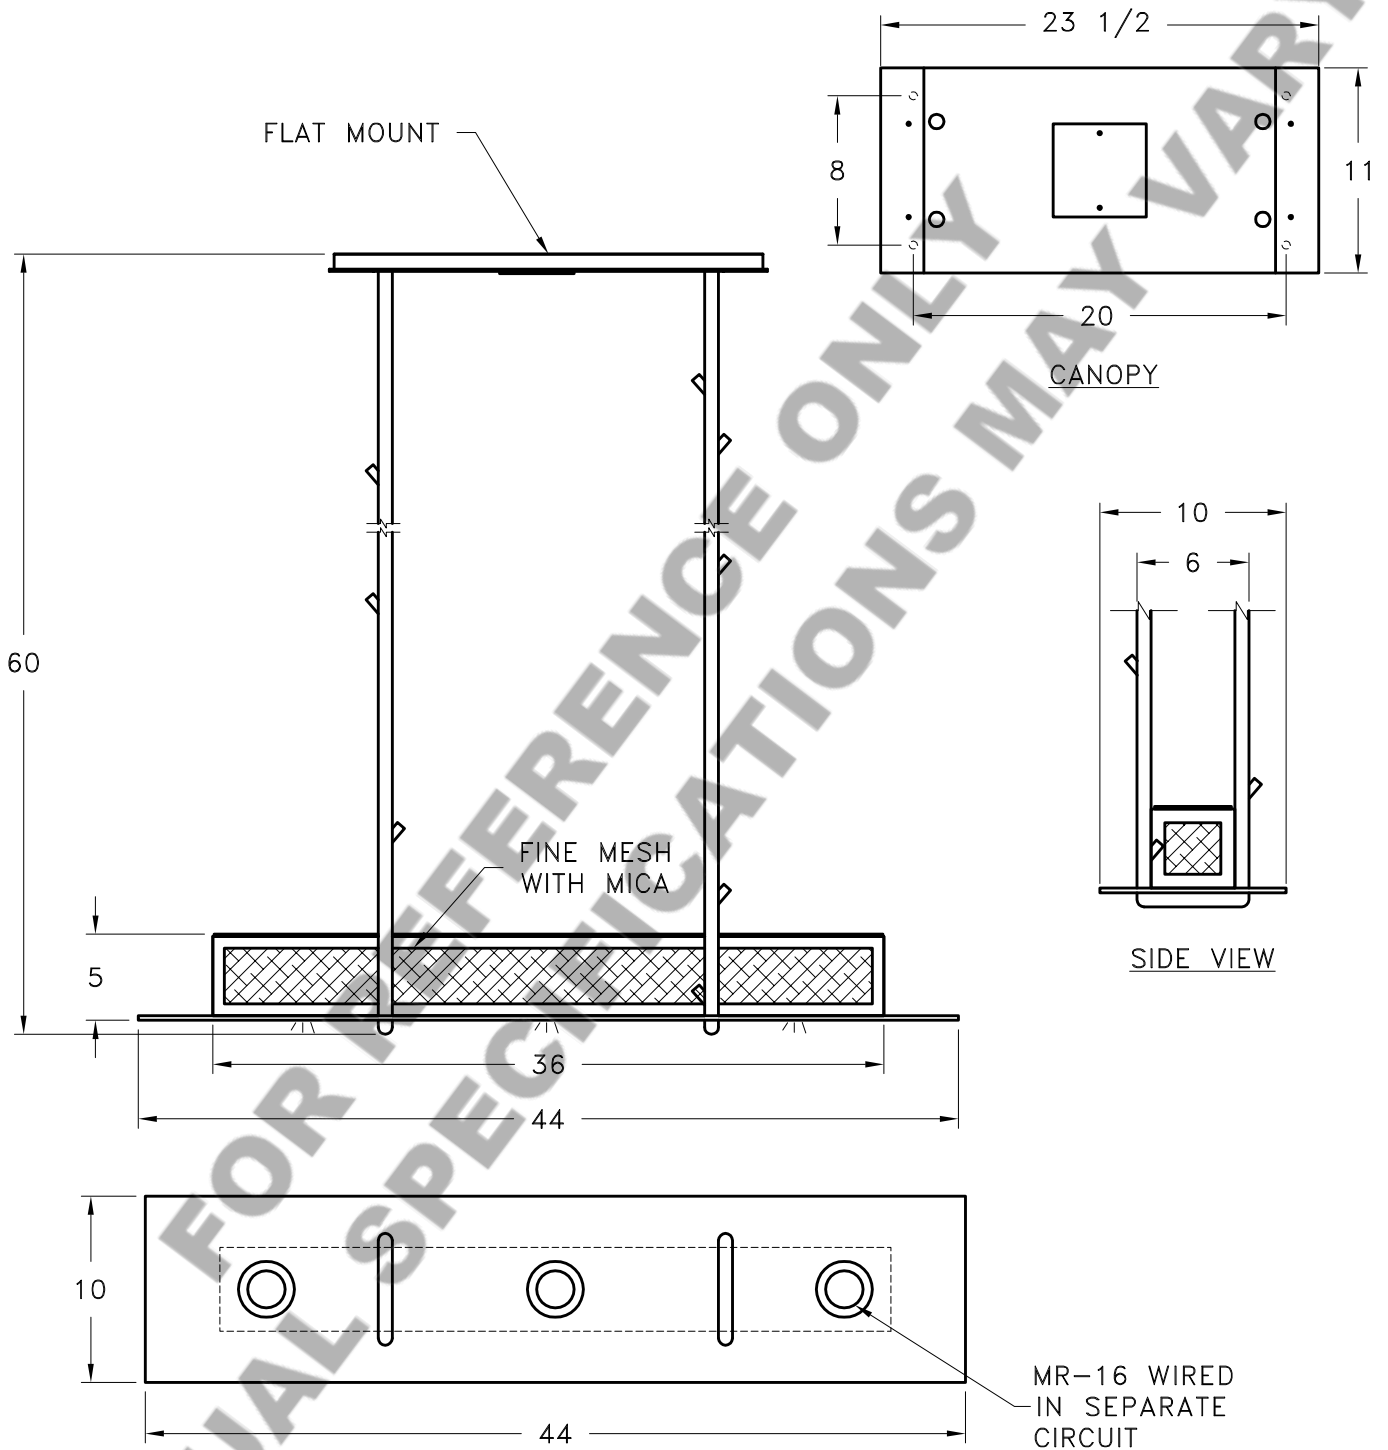

Location:

Product #: PL2107

Visit hammerton.com for product options and specifications.

Mounting Style: A	Electrical Type: INCANDESCENT
Approximate lbs.: 50	Bulb Qty: 4 / 3 Wattage: 60 / 50
Finish: SEE WEB SITE FOR OPTIONS	Voltage: 120
Top Diffuser: FINE MESH	Socket Type: MEDIUM
Bottom Diffuser: STEEL	UL Location: DRY

Mounting Detail

CAUTION

HARDWARE PACKET "A" MOUNTS DIRECTLY TO BUILDING STRUCTURE.

All fixtures created by Hammerton are handcrafted by artisans. Dimensions may vary up to 7/8".

©Copyright 2013. All rights in design, detail or invention of this drawing are reserved as the property of Hammerton. Any imitation or adaptation without written consent is strictly prohibited.