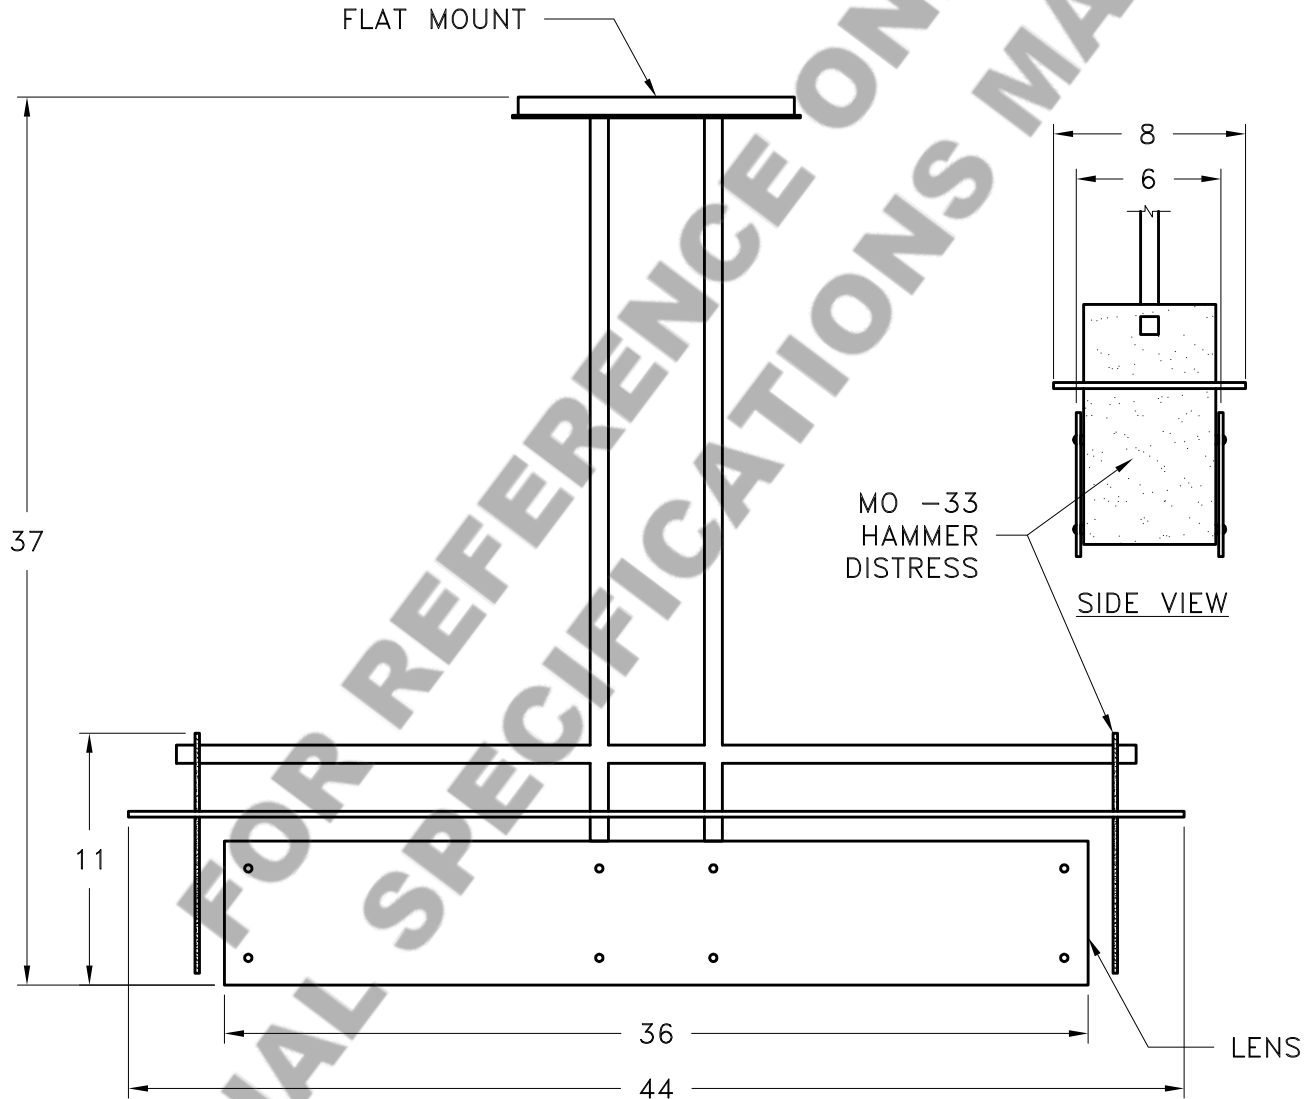

Location:

Product #: PL2087

Visit hammerton.com for product options and specifications.

Mounting Style: A	Electrical Type: INCANDESCENT
Approximate lbs.: 55	Bulb Qty: 4 Wattage: 75
Finish: SEE WEB SITE FOR OPTIONS	Voltage: 120
Top Diffuser: OPEN	Socket Type: MEDIUM
Bottom Diffuser: FINE MESH	UL Location: DRY

Mounting Detail

CAUTION

**HARDWARE PACKET "A"
MOUNTS DIRECTLY TO
BUILDING STRUCTURE.**

All fixtures created by Hammerton are handcrafted by artisans. Dimensions may vary up to 1/8".

©Copyright 2013. All rights in design, detail or invention of this drawing are reserved as the property of Hammerton. Any imitation or adaptation without written consent is strictly prohibited.