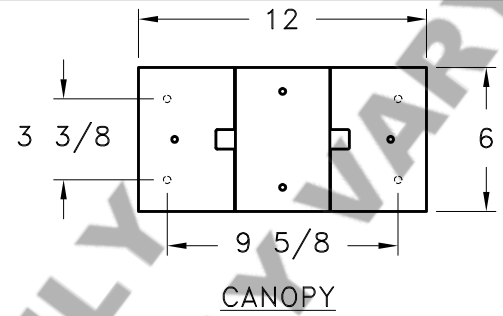

Location:

Product #: PL2087

Visit hammerton.com for product options and specifications.

Mounting Style: A	Electrical Type: INCANDESCENT
Approximate lbs.: 55	Bulb Qty: 4 Wattage: 75
Finish: SEE WEB SITE FOR OPTIONS	Voltage: 120
Top Diffuser: OPEN	Socket Type: MEDIUM
Bottom Diffuser: FINE MESH	UL Location: DRY

Mounting Detail

CAUTION

**HARDWARE PACKET "A"
MOUNTS DIRECTLY TO
BUILDING STRUCTURE.**

All fixtures created by Hammerton are handcrafted by artisans. Dimensions may vary up to 1/8".

©Copyright 2013. All rights in design, detail or invention of this drawing are reserved as the property of Hammerton. Any imitation or adaptation without written consent is strictly prohibited.