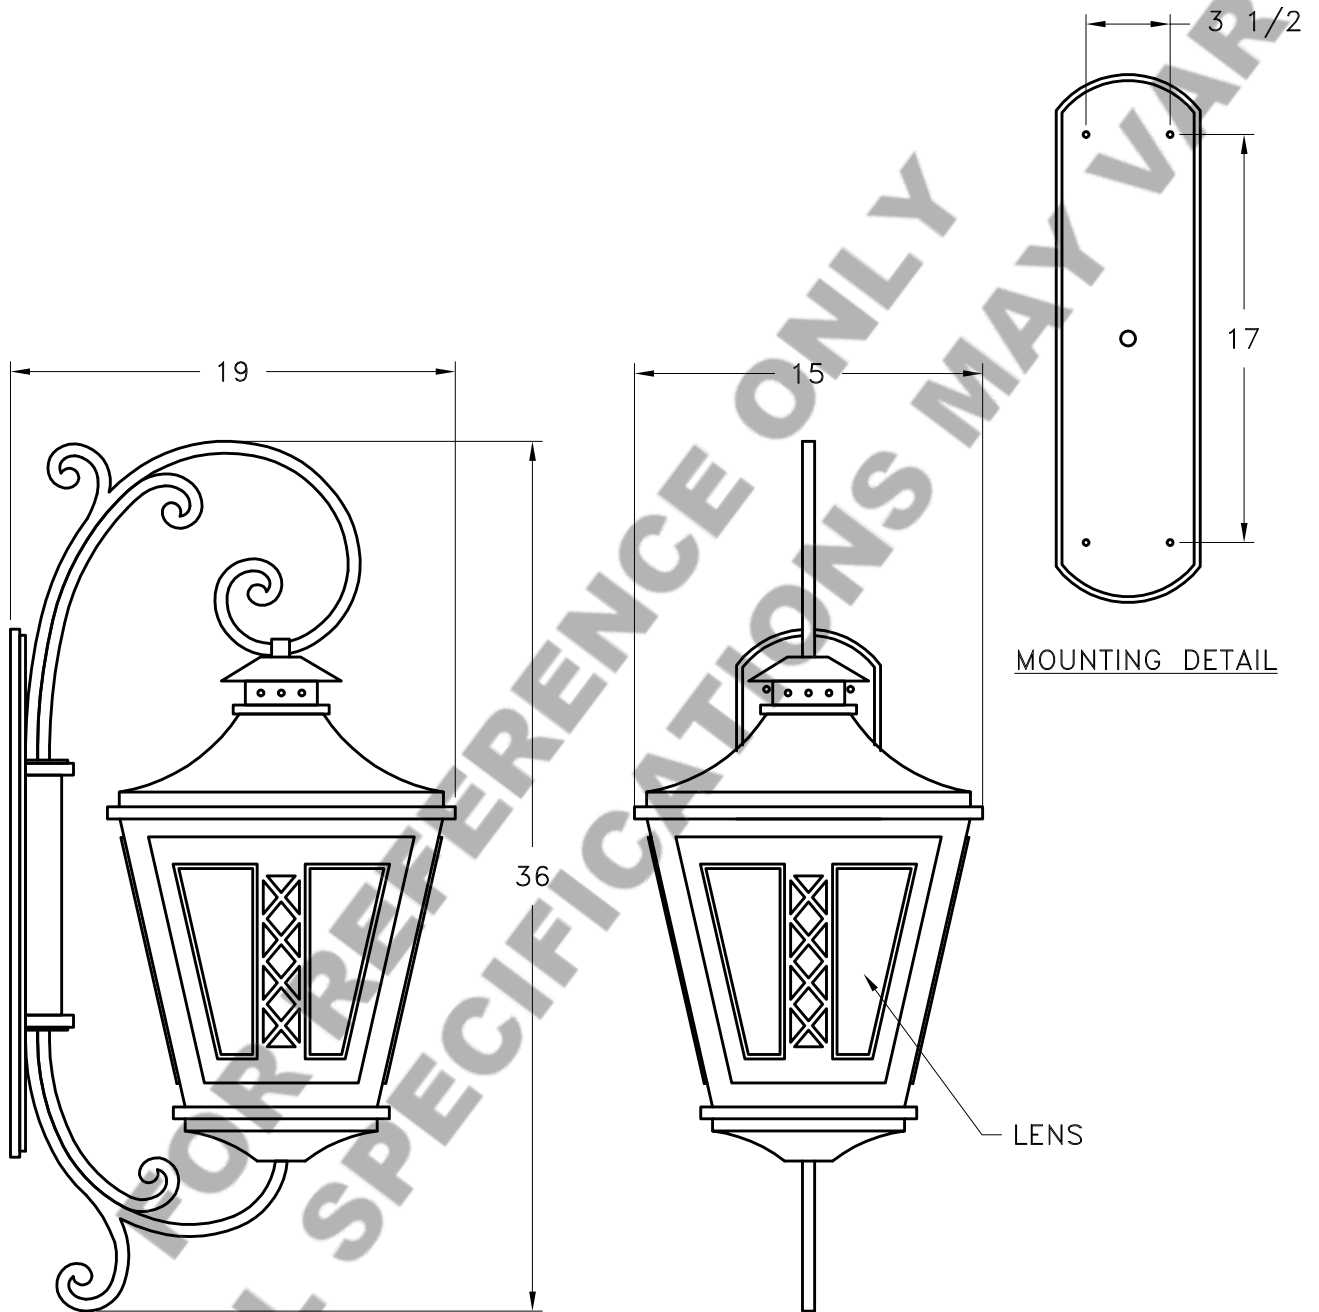

Location:

Product #: OD9101-L

Visit [hammerton.com](http://hammerton.com) for product options and specifications.

Mounting Style: C	Electrical Type: INCANDESCENT
Approximate lbs.: 60	Bulb Qty: 1 Wattage: 100
Finish: SEE WEB SITE FOR OPTIONS	Voltage: 120
Top Diffuser: CLOSED	Socket Type: MEDIUM
Bottom Diffuser: CLOSED	UL Location: DAMP

All fixtures created by Hammerton are handcrafted by artisans. Dimensions may vary up to 7/8".

©Copyright 2013. All rights in design, detail or invention of this drawing are reserved as the property of Hammerton. Any imitation or adaptation without written consent is strictly prohibited.