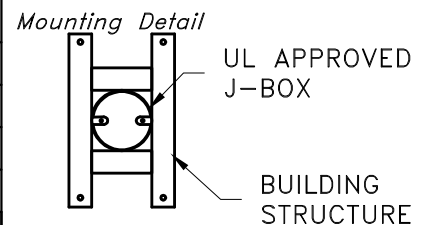

CAUTION
HARDWARE PACKET "C"
MOUNTS DIRECTLY TO
BUILDING STRUCTURE.