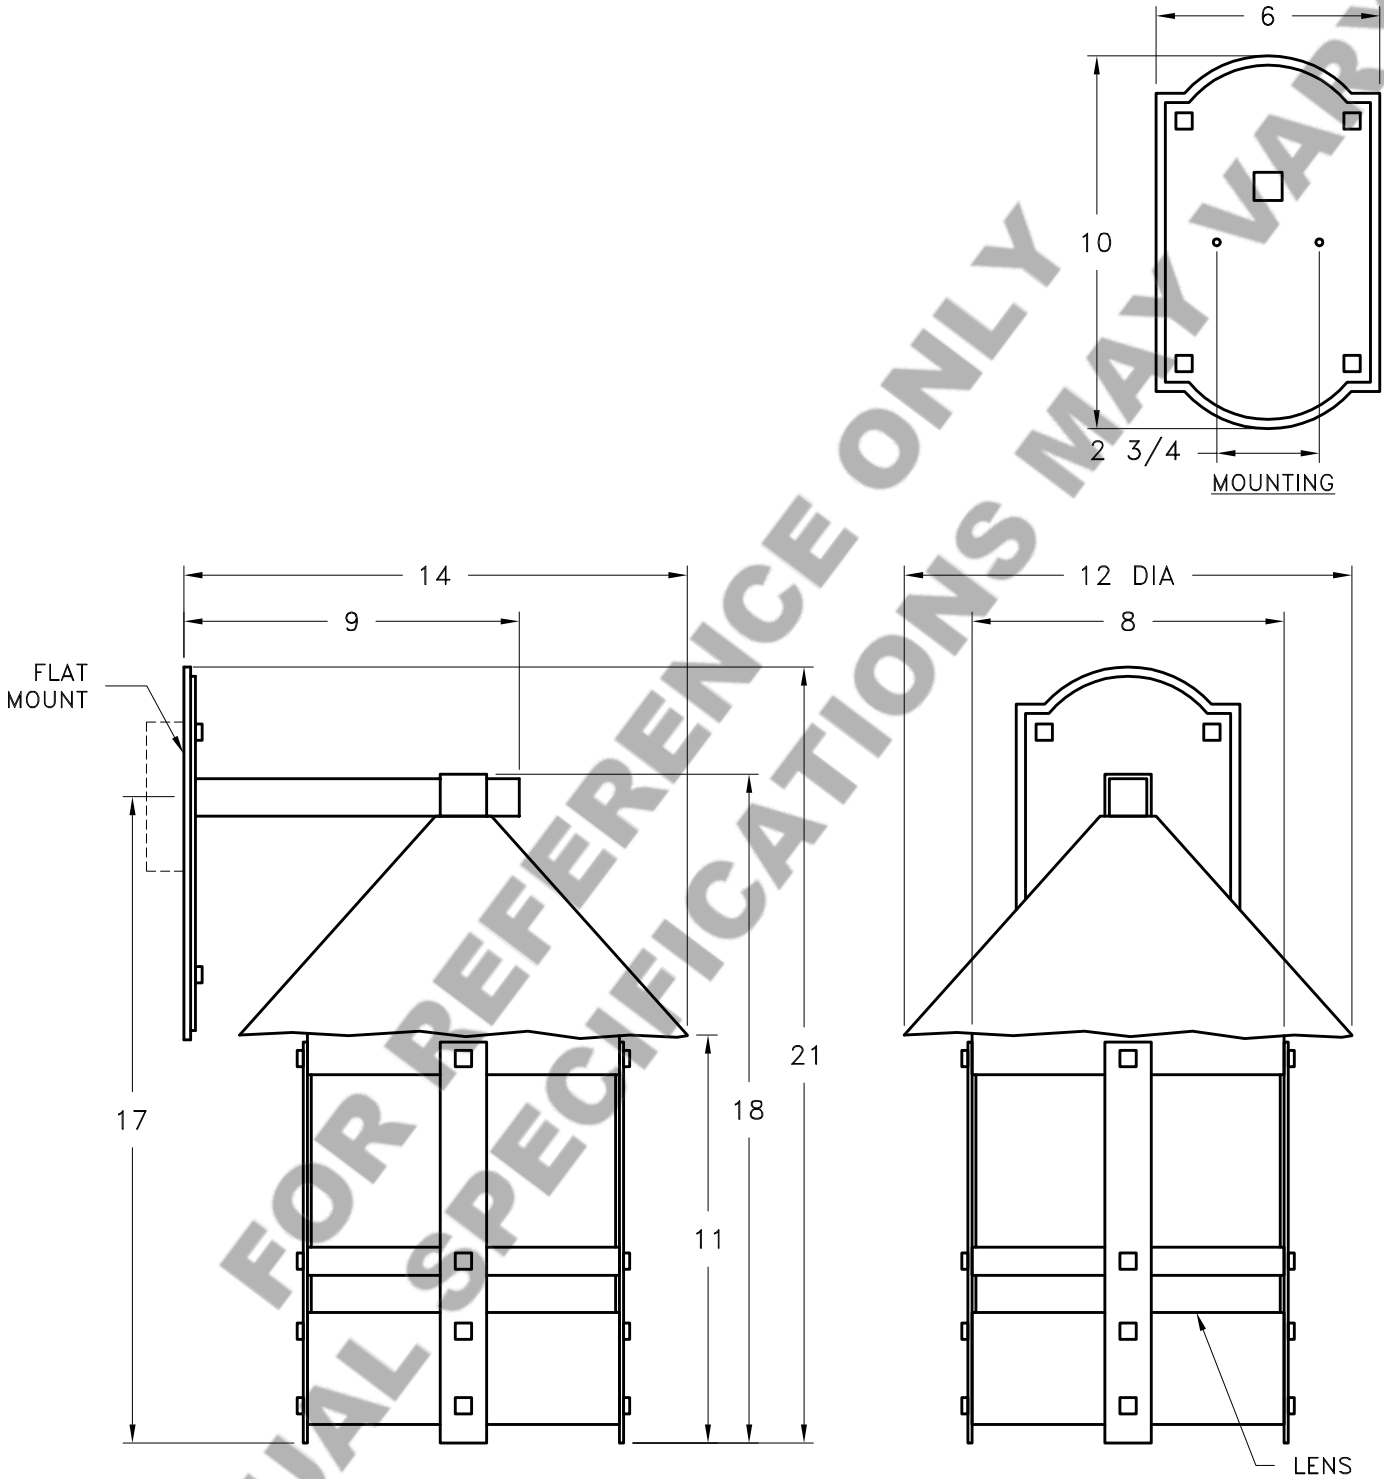

Location:

Product #: OD8036-M

Visit hammerton.com for product options and specifications.

Mounting Style: D	Electrical Type: INCANDESCENT	Mounting Detail 
Approximate lbs.: 20	Bulb Qty: 1 Wattage: 100	
Finish: SEE WEB SITE FOR OPTIONS	Voltage: 120	
Top Diffuser: N/A	Socket Type: MEDIUM	
Bottom Diffuser: OPEN	UL Location: DAMP	

All fixtures created by Hammerton are handcrafted by artisans. Dimensions may vary up to 7/8".

©Copyright 2013. All rights in design, detail or invention of this drawing are reserved as the property of Hammerton. Any imitation or adaptation without written consent is strictly prohibited.