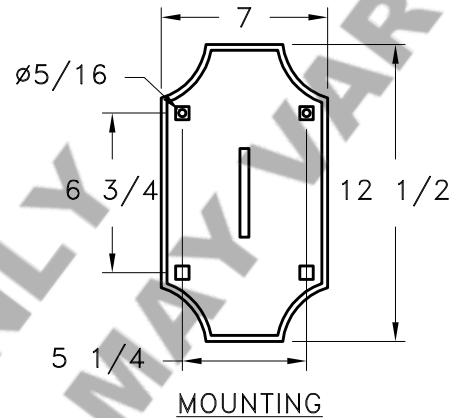

Location:

Product #: OD8035-M

Visit hammerton.com for product options and specifications.

Mounting Style: C	Electrical Type: INCANDESCENT
Approximate lbs.: 25	Bulb Qty: 1 Wattage: 100
Finish: SEE WEB SITE FOR OPTIONS	Voltage: 120
Top Diffuser: N/A	Socket Type: MEDIUM
Bottom Diffuser: OPEN	UL Location: DAMP

All fixtures created by Hammerton are handcrafted by artisans. Dimensions may vary up to 7/8".

©Copyright 2013. All rights in design, detail or invention of this drawing are reserved as the property of Hammerton. Any imitation or adaptation without written consent is strictly prohibited.