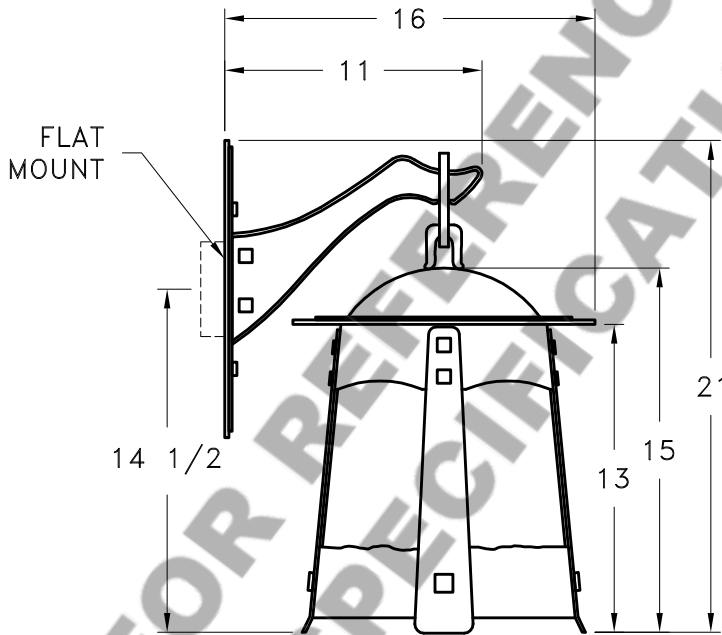

Location:

Product #: OD8035-M

Visit hammerton.com for product options and specifications.

Mounting Style: C	Electrical Type: INCANDESCENT
Approximate lbs.: 25	Bulb Qty: 1 Wattage: 100
Finish: SEE WEB SITE FOR OPTIONS	Voltage: 120
Top Diffuser: N/A	Socket Type: MEDIUM
Bottom Diffuser: OPEN	UL Location: DAMP

All fixtures created by Hammerton are handcrafted by artisans. Dimensions may vary up to 7/8".

©Copyright 2013. All rights in design, detail or invention of this drawing are reserved as the property of Hammerton. Any imitation or adaptation without written consent is strictly prohibited.