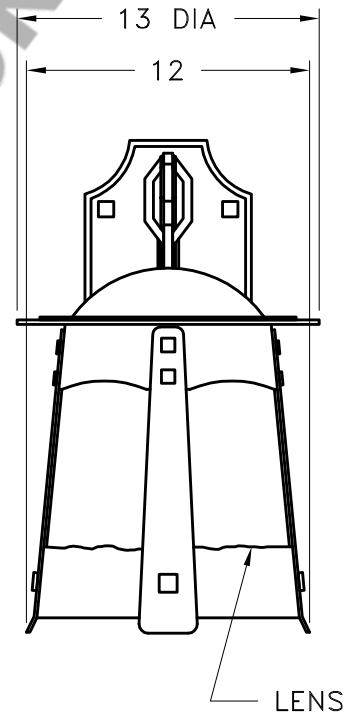

Location:

Product #: OD8035-M

Visit hammerton.com for product options and specifications.

Mounting Style: C	Electrical Type: INCANDESCENT
Approximate lbs.: 25	Bulb Qty: 1 Wattage: 100
Finish: SEE WEB SITE FOR OPTIONS	Voltage: 120
Top Diffuser: N/A	Socket Type: MEDIUM
Bottom Diffuser: OPEN	UL Location: DAMP

All fixtures created by Hammerton are handcrafted by artisans. Dimensions may vary up to 7/8".

©Copyright 2013. All rights in design, detail or invention of this drawing are reserved as the property of Hammerton. Any imitation or adaptation without written consent is strictly prohibited.