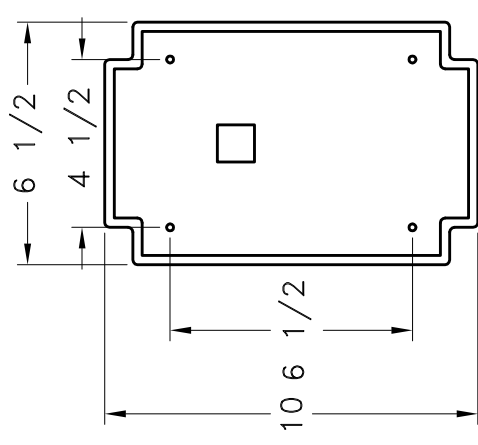

HAMMERTON

SPECIFICATION DRAWING

Location:

Product #: OD8034—M

MOUNTING

Visit hammerton.com for product options and specifications.

Mounting Style: C	Electrical Type: INCANDESCENT
Approximate lbs.: 26	Bulb Qty: 1 Wattage: 100
Finish: SEE WEB SITE FOR OPTIONS	Voltage: 120
Top Diffuser: N/A	Socket Type: MEDIUM
Bottom Diffuser: OPEN	UL Location: WET

All fixtures created by Hammerton are handcrafted by artisans. Dimensions may vary up to 7/8".

©Copyright 2013. All rights in design, detail or invention of this drawing are reserved as the property of Hammerton. Any limitation or adaptation without written consent is strictly prohibited.