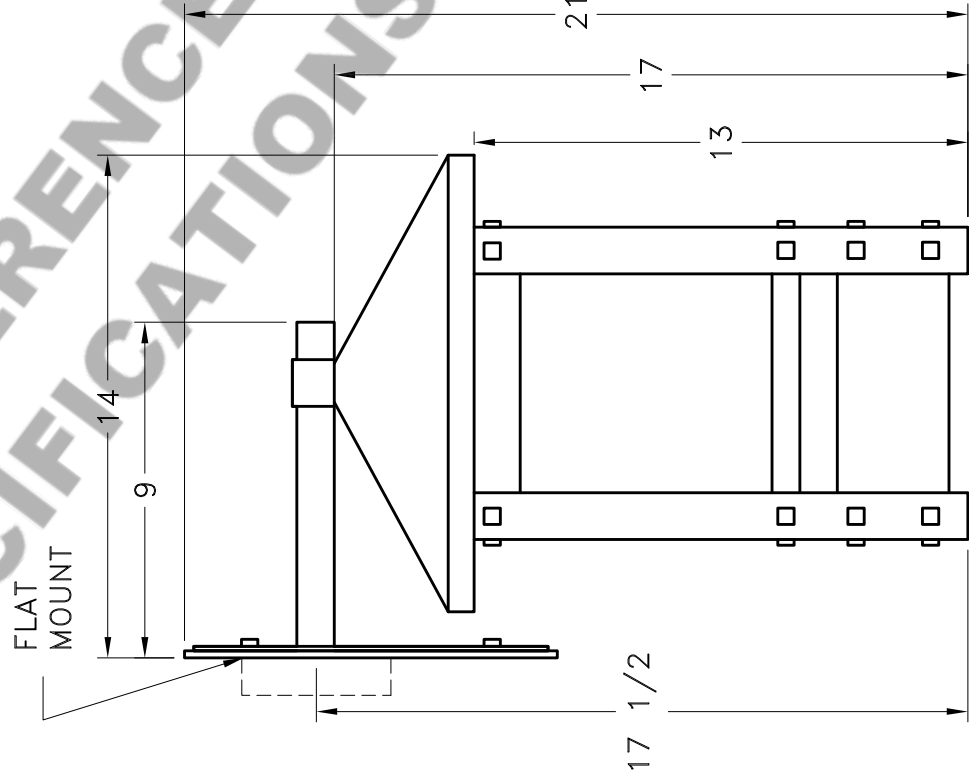

HAMMERTON

SPECIFICATION DRAWING

Location:

Product #: OD8034—M

MOUNTING

Visit hammerton.com for product options and specifications.

Mounting Style: C	Electrical Type: INCANDESCENT
Approximate lbs.: 26	Bulb Qty: 1 Wattage: 100
Finish: SEE WEB SITE FOR OPTIONS	Voltage: 120
Top Diffuser: N/A	Socket Type: MEDIUM
Bottom Diffuser: OPEN	UL Location: WET

All fixtures created by Hammerton are handcrafted by artisans. Dimensions may vary up to 7/8".

©Copyright 2013. All rights in design, detail or invention of this drawing are reserved as the property of Hammerton. Any limitation or adaptation without written consent is strictly prohibited.