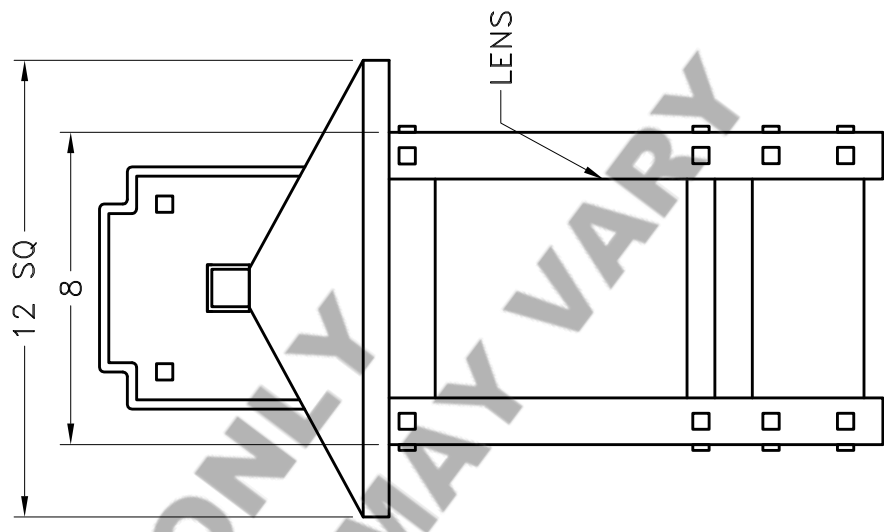

HAMMERTON

SPECIFICATION DRAWING

Location:

Product #: OD8034—M

MOUNTING

Visit hammerton.com for product options and specifications.

Mounting Style: C	Electrical Type: INCANDESCENT
Approximate lbs.: 26	Bulb Qty: 1 Wattage: 100
Finish: SEE WEB SITE FOR OPTIONS	Voltage: 120
Top Diffuser: N/A	Socket Type: MEDIUM
Bottom Diffuser: OPEN	UL Location: WET

All fixtures created by Hammerton are handcrafted by artisans. Dimensions may vary up to 7/8".

©Copyright 2013. All rights in design, detail or invention of this drawing are reserved as the property of Hammerton. Any limitation or adaptation without written consent is strictly prohibited.