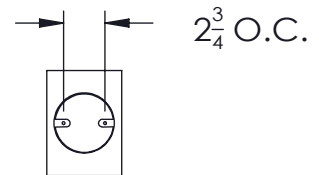

Approved By:

Product #: OD8033

Date: 1/11/2017

Mounting Style: D	Electrical Type: INCANDESCENT
Approximate lbs.: 18	Bulb Qty: 1 Wattage: 100W
Finish: ANTIQUE IRON	Voltage: 120
Top Diffuser: CLOSED	Socket Type: MEDIUM
Bottom Diffuser: OPEN	UL Location: DAMP

Mounting Detail

CAUTION
HARDWARE PACKET "D"
MOUNTS DIRECTLY TO
J-BOX.

All fixtures created by Hammerton are handcrafted by artisans—dimensions may vary.

© Copyright 2015. All rights in design, detail or invention of this drawing are reserved as the property of Hammerton. Any imitation or adaptation without written consent is strictly prohibited.