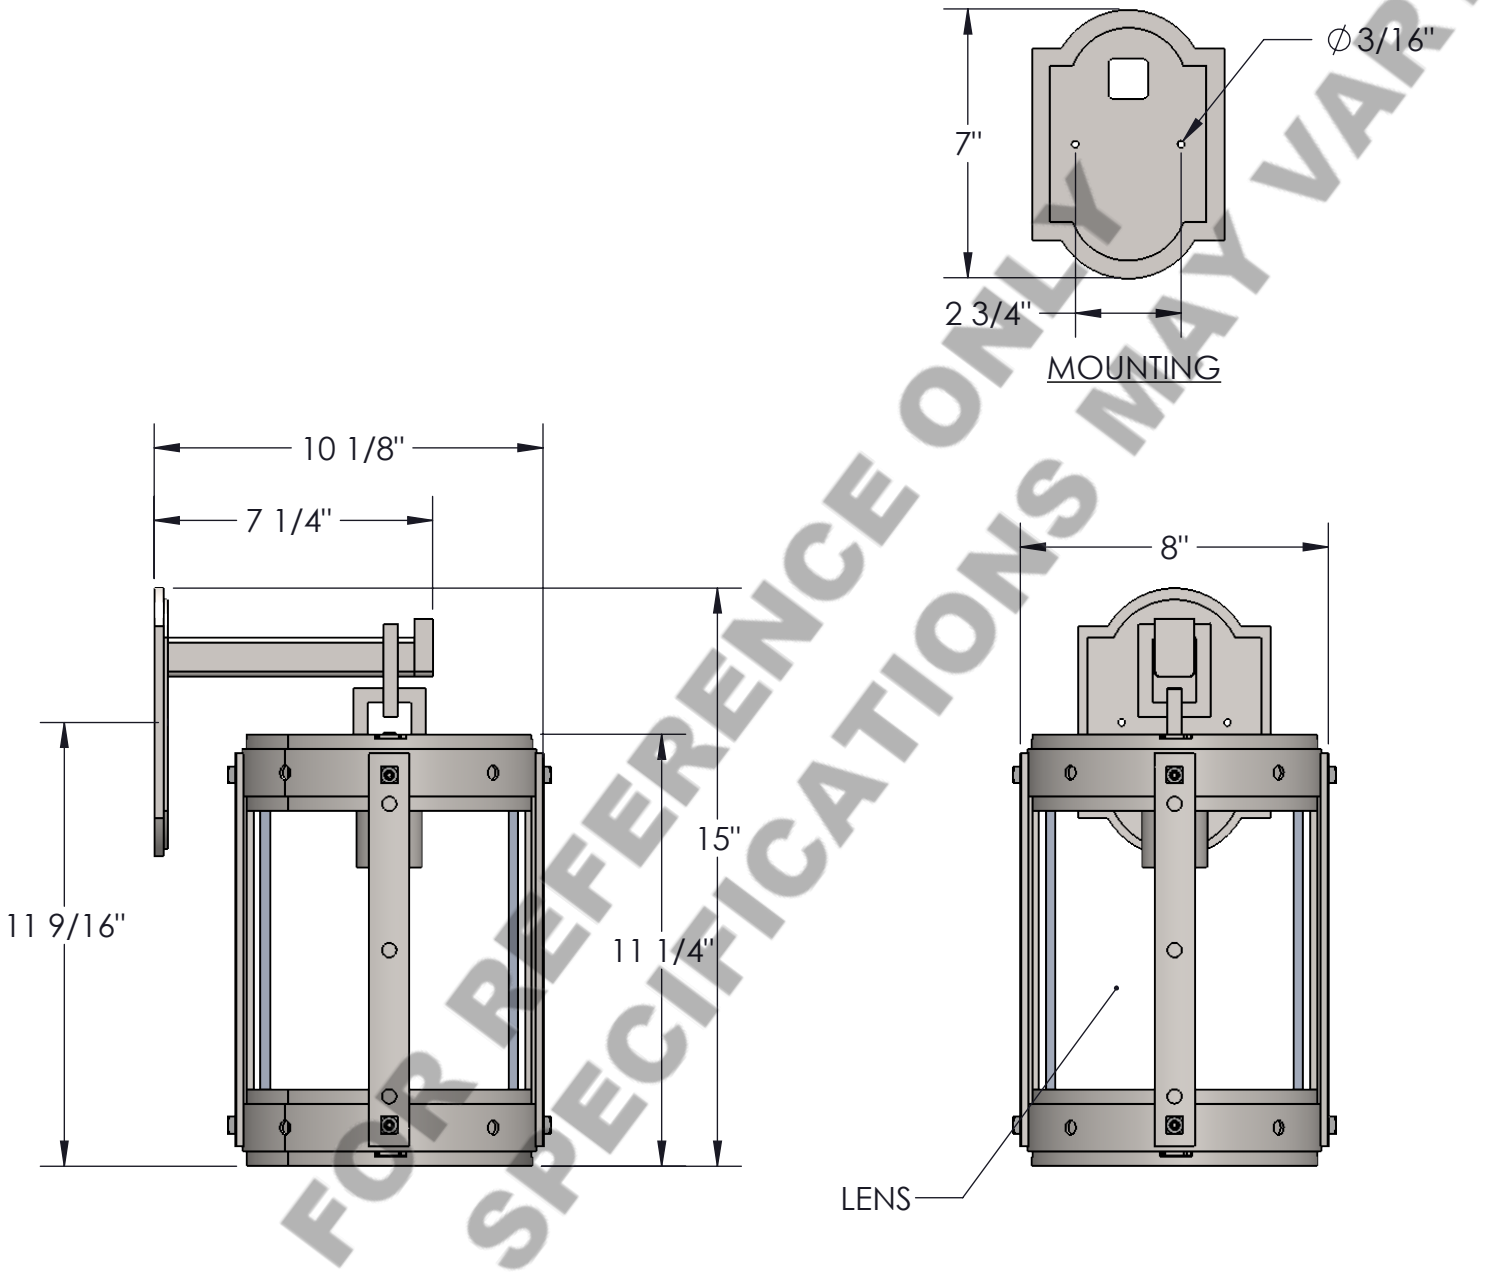

Approved By:

Product #: OD8033

Date: 1/11/2017

Mounting Style: D	Electrical Type: INCANDESCENT
Approximate lbs.: 18	Bulb Qty: 1 Wattage: 100W
Finish: ANTIQUE IRON	Voltage: 120
Top Diffuser: CLOSED	Socket Type: MEDIUM
Bottom Diffuser: OPEN	UL Location: DAMP

Mounting Detail

CAUTION
HARDWARE PACKET "D"
MOUNTS DIRECTLY TO
J-BOX.

All fixtures created by Hammerton are handcrafted by artisans—dimensions may vary.

© Copyright 2015. All rights in design, detail or invention of this drawing are reserved as the property of Hammerton. Any imitation or adaptation without written consent is strictly prohibited.