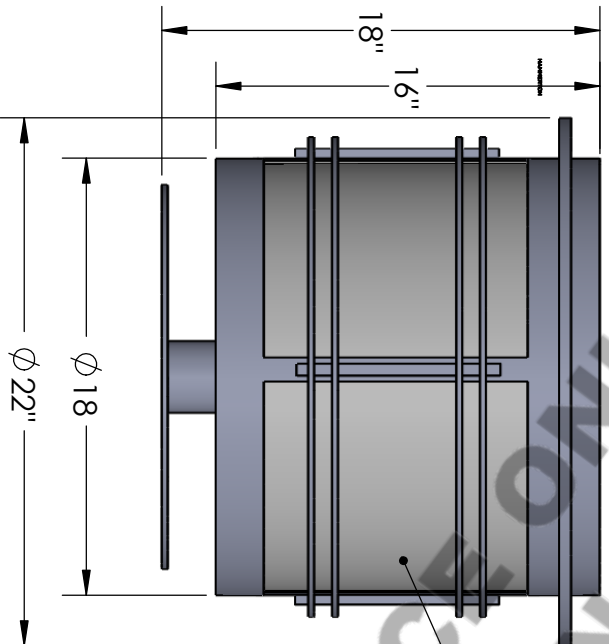

# SPECIFICATION DRAWING

Approved By:

Product #: OD2294  
Date: 2/28/2017

SEALED  
LIGHT MICA

Mounting Style: CUSTOM	Electrical Type: INCANDESCENT
Approximate lbs.: 40	Bulb Qty: 4      Wattage: 60
Finish: SEE WEB SITE FOR OPTIONS	Voltage: 120
Top Diffuser: CLOSED	Socket Type: MEDIUM
Bottom Diffuser: NA	UL Location: WET

### Mounting Detail

PIER/POST MOUNT