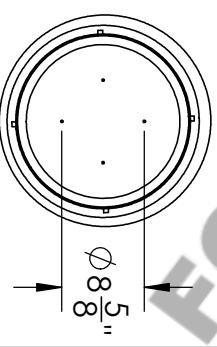

Mounting Detail