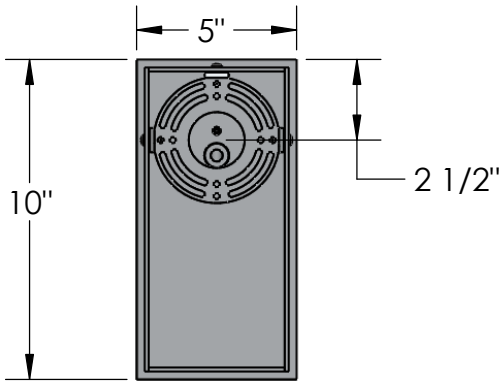

Approved By:

Product #: OD2210

Date: 1/7/2016

MOUNTING DETAIL

Mounting Style: D	Electrical Type: INCANDESCENT
Approximate lbs.: 10	Bulb Qty: 1 Wattage: 60
Finish: SEE WEBSITE FOR OPTIONS	Voltage: 120
Top Diffuser: CLOSED	Socket Type: SMALL
Bottom Diffuser: OPEN	UL Location: WET

Mounting Detail

**CAUTION**  
HARDWARE PACKET "D"  
MOUNTS DIRECTLY TO  
J-BOX.

All fixtures created by Hammerton are handcrafted by artisans—dimensions may vary.

© Copyright 2015. All rights in design, detail or invention of this drawing are reserved as the property of Hammerton. Any imitation or adaptation without written consent is strictly prohibited.