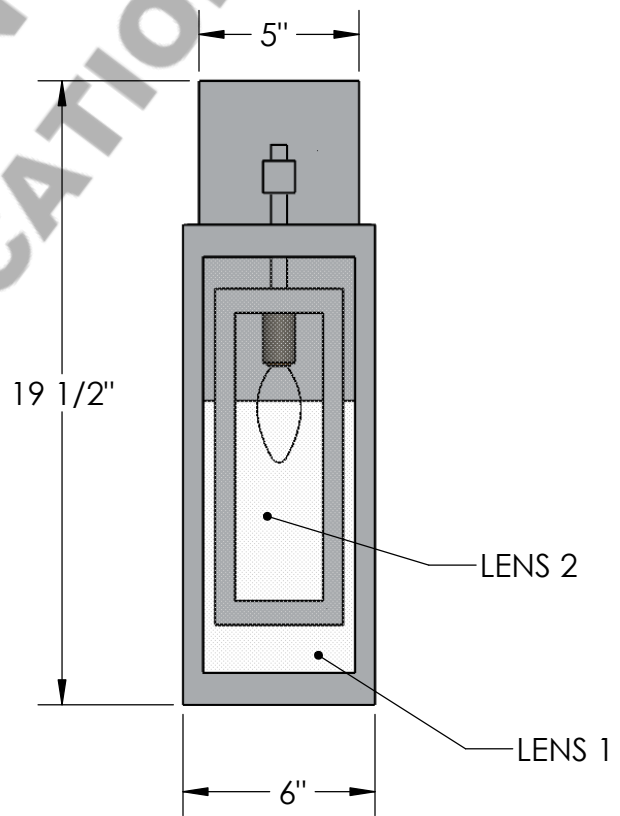

Approved By:

Product #: OD2210

Date: 1/7/2016

MOUNTING DETAIL

Mounting Style: D	Electrical Type: INCANDESCENT
Approximate lbs.: 10	Bulb Qty: 1 Wattage: 60
Finish: SEE WEBSITE FOR OPTIONS	Voltage: 120
Top Diffuser: CLOSED	Socket Type: SMALL
Bottom Diffuser: OPEN	UL Location: WET

Mounting Detail

**CAUTION**  
HARDWARE PACKET "D"  
MOUNTS DIRECTLY TO  
J-BOX.

All fixtures created by Hammerton are handcrafted by artisans—dimensions may vary.

© Copyright 2015. All rights in design, detail or invention of this drawing are reserved as the property of Hammerton. Any imitation or adaptation without written consent is strictly prohibited.