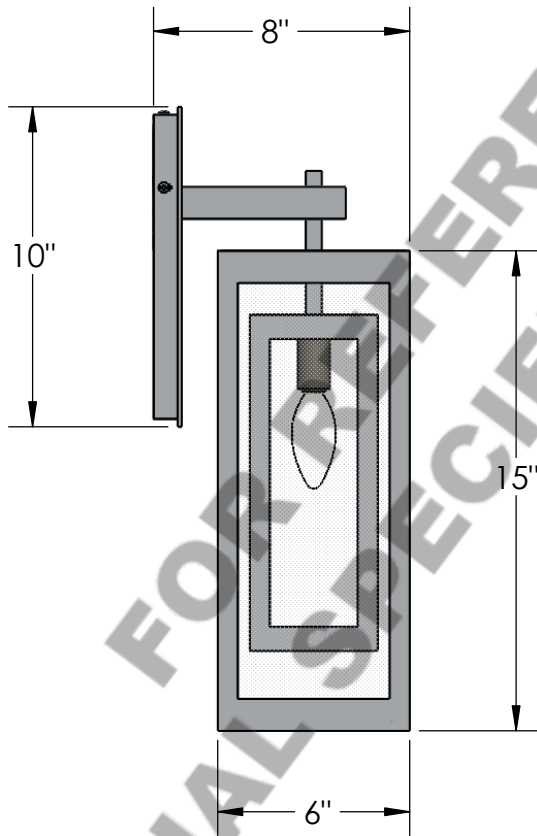

Approved By:

Product #: OD2210

Date: 1/7/2016

MOUNTING DETAIL

Mounting Style: D	Electrical Type: INCANDESCENT
Approximate lbs.: 10	Bulb Qty: 1 Wattage: 60
Finish: SEE WEBSITE FOR OPTIONS	Voltage: 120
Top Diffuser: CLOSED	Socket Type: SMALL
Bottom Diffuser: OPEN	UL Location: WET

Mounting Detail

**CAUTION**  
HARDWARE PACKET "D"  
MOUNTS DIRECTLY TO  
J-BOX.

All fixtures created by Hammerton are handcrafted by artisans—dimensions may vary.

© Copyright 2015. All rights in design, detail or invention of this drawing are reserved as the property of Hammerton. Any imitation or adaptation without written consent is strictly prohibited.