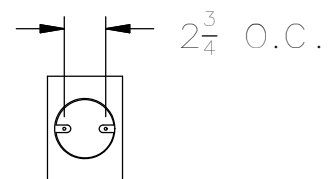

Approved By:

Product #: OD2210

Date: 1/7/2016

MOUNTING DETAIL

Mounting Style: D	Electrical Type: INCANDESCENT
Approximate lbs.: 10	Bulb Qty: 1 Wattage: 60
Finish: SEE WEBSITE FOR OPTIONS	Voltage: 120
Top Diffuser: CLOSED	Socket Type: SMALL
Bottom Diffuser: OPEN	UL Location: WET

Mounting Detail

**CAUTION**  
HARDWARE PACKET "D"  
MOUNTS DIRECTLY TO  
J-BOX.

All fixtures created by Hammerton are handcrafted by artisans—dimensions may vary.

© Copyright 2015. All rights in design, detail or invention of this drawing are reserved as the property of Hammerton. Any imitation or adaptation without written consent is strictly prohibited.