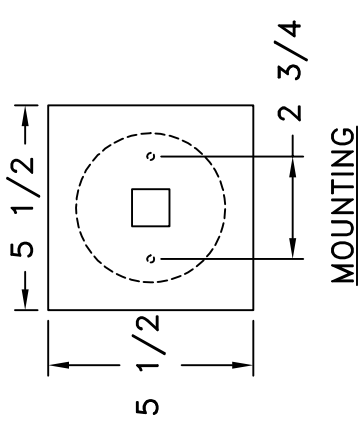

Location:

Product #: OD2209

FIXTURE CONSTRUCTED
OUT OF ALUMINIUM

Visit hammerton.com for product options and specifications.

Mounting Style: D	Electrical Type: INCANDESCENT
Approximate lbs.: 12	Bulb Qty: 1 Wattage: 100
Finish: SEE WEB SITE FOR OPTIONS	Voltage: 120
Top Diffuser: ALUMINIUM	Socket Type: MEDIUM
Bottom Diffuser: OPEN	UL Location: WET

All fixtures created by Hammerton are handcrafted by artisans. Dimensions may vary up to 1/8".

© Copyright 2013. All rights in design, detail or invention of this drawing are reserved as the property of Hammerton. Any limitation or adaptation without written consent is strictly prohibited.