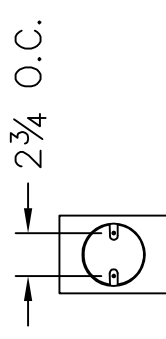

CAUTION
HARDWARE PACKET "D"
MOUNTS DIRECTLY TO
J-BOX.