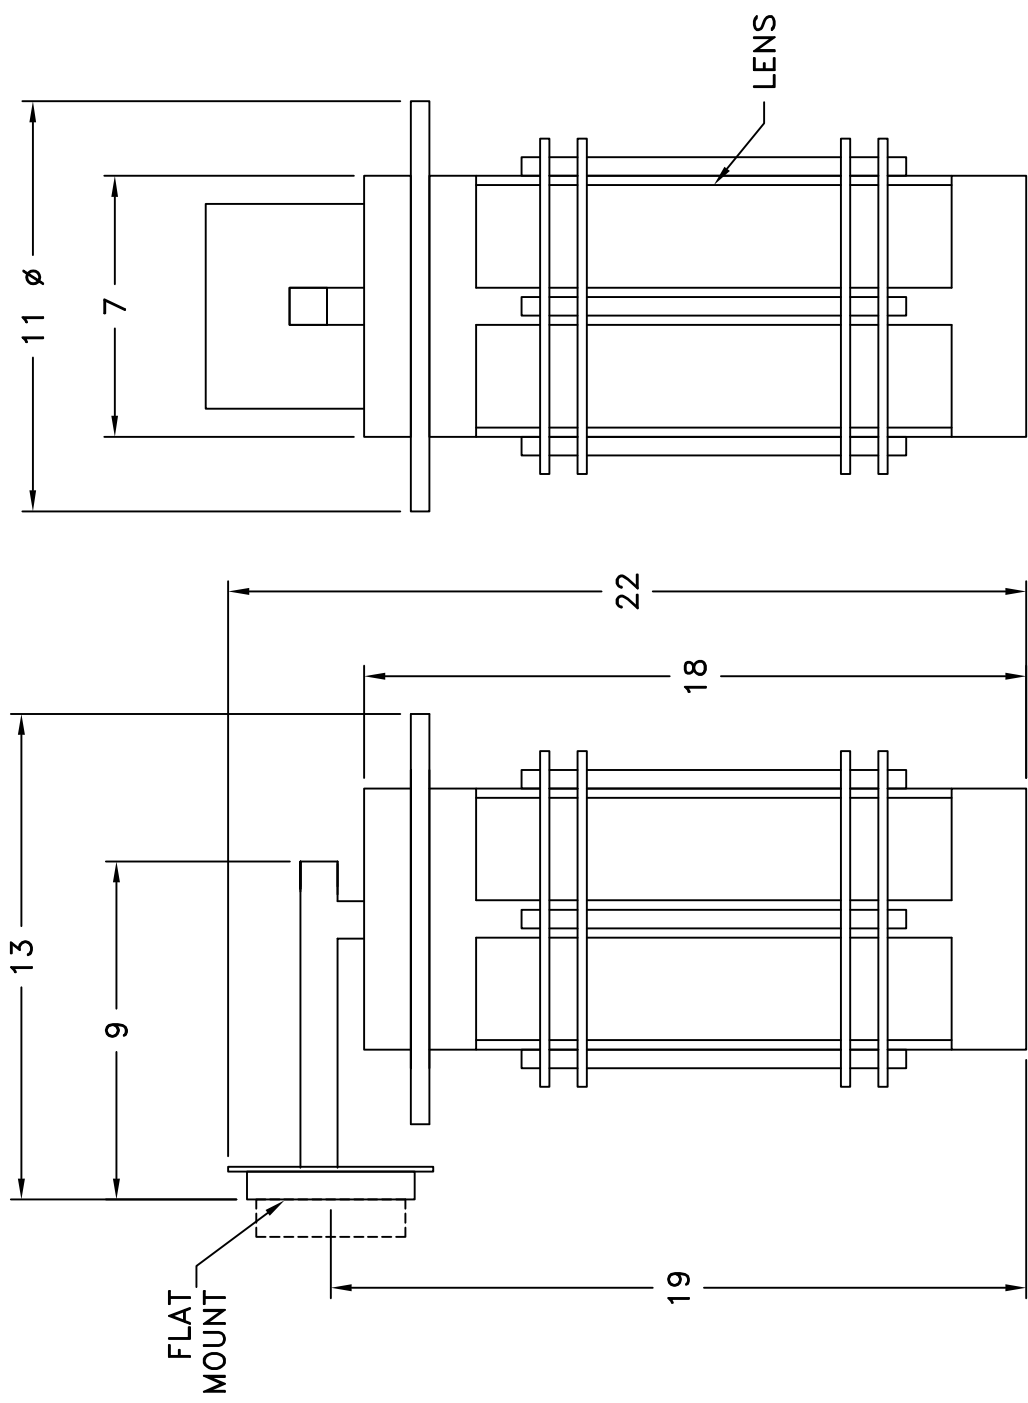

Location:

Product #: OD2209

FIXTURE CONSTRUCTED
OUT OF ALUMINIUM

Visit hammerton.com for product options and specifications.

Mounting Style: D	Electrical Type: INCANDESCENT
Approximate lbs.: 12	Bulb Qty: 1 Wattage: 100
Finish: SEE WEB SITE FOR OPTIONS	Voltage: 120
Top Diffuser: ALUMINIUM	Socket Type: MEDIUM
Bottom Diffuser: OPEN	UL Location: WET

All fixtures created by Hammerton are handcrafted by artisans. Dimensions may vary up to 1/8".

© Copyright 2013. All rights in design, detail or invention of this drawing are reserved as the property of Hammerton. Any limitation or adaptation without written consent is strictly prohibited.