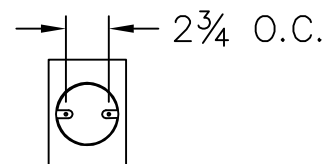

Location:

Product #: OD2186

**FIXTURE CONSTRUCTED  
OUT OF ALUMINUM**

**MOUNTING**

Visit [hammerton.com](http://hammerton.com) for product options and specifications.

Mounting Style: D	Electrical Type: INCANDESCENT
Approximate lbs.: 5	Bulb Qty: 1    Wattage: 60
Finish: SEE WEB SITE FOR OPTIONS	Voltage: 120
Top Diffuser: ALUMINUM	Socket Type: CANDELABRA
Bottom Diffuser: OPEN	UL Location: WET

Mounting Detail

**CAUTION**  
HARDWARE PACKET "D"  
MOUNTS DIRECTLY TO  
J-BOX.

All fixtures created by Hammerton are handcrafted by artisans. Dimensions may vary up to 7/8".

©Copyright 2012. All rights in design, detail or invention of this drawing are reserved as the property of Hammerton. Any imitation or adaptation without written consent is strictly prohibited.