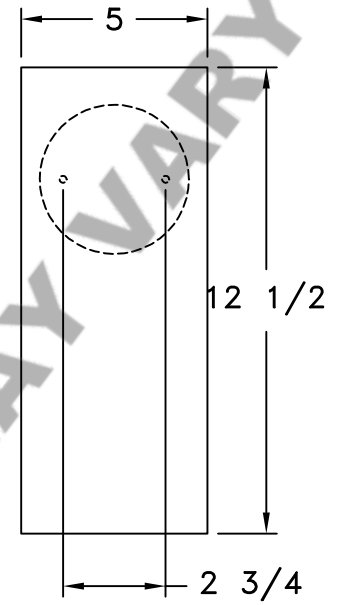

Location:

Product #: OD2186

**FIXTURE CONSTRUCTED
OUT OF ALUMINUM**

MOUNTING

Visit hammerton.com for product options and specifications.

Mounting Style: D	Electrical Type: INCANDESCENT
Approximate lbs.: 5	Bulb Qty: 1 Wattage: 60
Finish: SEE WEB SITE FOR OPTIONS	Voltage: 120
Top Diffuser: ALUMINUM	Socket Type: CANDELABRA
Bottom Diffuser: OPEN	UL Location: WET

Mounting Detail

CAUTION
HARDWARE PACKET "D"
MOUNTS DIRECTLY TO
J-BOX.

All fixtures created by Hammerton are handcrafted by artisans. Dimensions may vary up to $\frac{7}{8}$ ".

©Copyright 2012. All rights in design, detail or invention of this drawing are reserved as the property of Hammerton. Any imitation or adaptation without written consent is strictly prohibited.