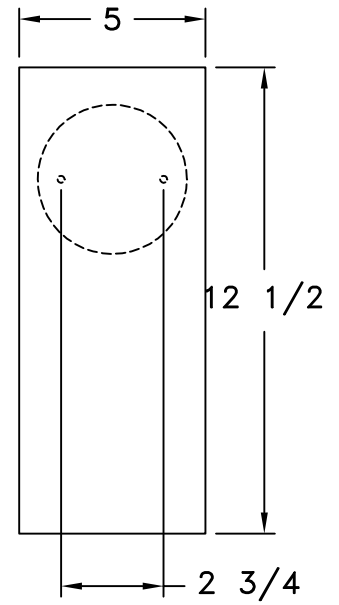

Location:

Product #: OD2186

**FIXTURE CONSTRUCTED  
OUT OF ALUMINUM**

**MOUNTING**

Visit [hammerton.com](http://hammerton.com) for product options and specifications.

Mounting Style: D	Electrical Type: INCANDESCENT
Approximate lbs.: 5	Bulb Qty: 1    Wattage: 60
Finish: SEE WEB SITE FOR OPTIONS	Voltage: 120
Top Diffuser: ALUMINUM	Socket Type: CANDELABRA
Bottom Diffuser: OPEN	UL Location: WET

Mounting Detail

**CAUTION**  
HARDWARE PACKET "D"  
MOUNTS DIRECTLY TO  
J-BOX.

All fixtures created by Hammerton are handcrafted by artisans. Dimensions may vary up to 7/8".

©Copyright 2012. All rights in design, detail or invention of this drawing are reserved as the property of Hammerton. Any imitation or adaptation without written consent is strictly prohibited.