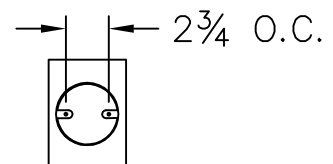

Location:

Product #: OD2186

**FIXTURE CONSTRUCTED
OUT OF ALUMINUM**

MOUNTING

Visit hammerton.com for product options and specifications.

Mounting Style: D	Electrical Type: INCANDESCENT
Approximate lbs.: 5	Bulb Qty: 1 Wattage: 60
Finish: SEE WEB SITE FOR OPTIONS	Voltage: 120
Top Diffuser: ALUMINUM	Socket Type: CANDELABRA
Bottom Diffuser: OPEN	UL Location: WET

Mounting Detail

CAUTION
HARDWARE PACKET "D"
MOUNTS DIRECTLY TO
J-BOX.

All fixtures created by Hammerton are handcrafted by artisans. Dimensions may vary up to $\frac{7}{8}$ ".

©Copyright 2012. All rights in design, detail or invention of this drawing are reserved as the property of Hammerton. Any imitation or adaptation without written consent is strictly prohibited.