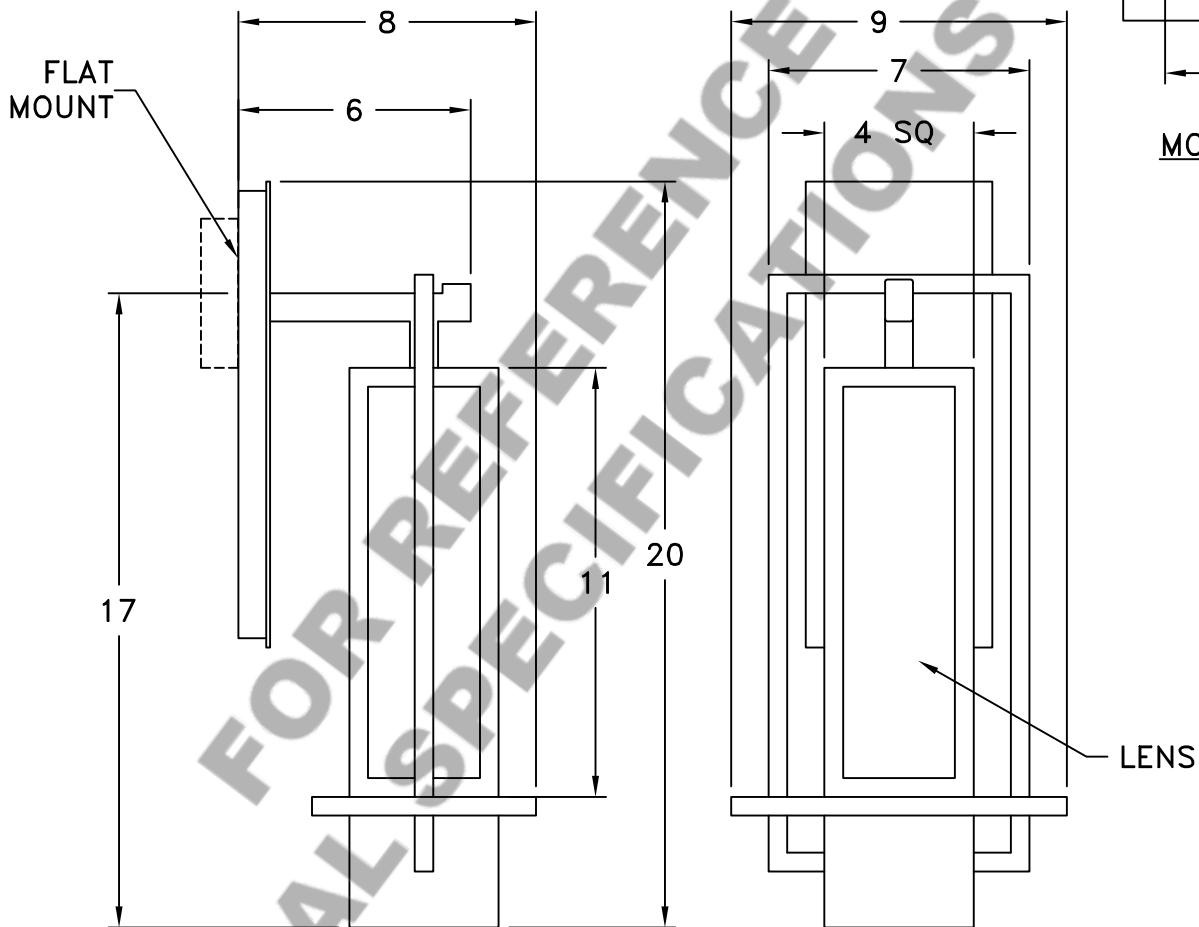

Location:

Product #: OD2186

**FIXTURE CONSTRUCTED
OUT OF ALUMINUM**

MOUNTING

Visit hammerton.com for product options and specifications.

Mounting Style: D	Electrical Type: INCANDESCENT
Approximate lbs.: 5	Bulb Qty: 1 Wattage: 60
Finish: SEE WEB SITE FOR OPTIONS	Voltage: 120
Top Diffuser: ALUMINUM	Socket Type: CANDELABRA
Bottom Diffuser: OPEN	UL Location: WET

Mounting Detail

CAUTION
HARDWARE PACKET "D"
MOUNTS DIRECTLY TO
J-BOX.

All fixtures created by Hammerton are handcrafted by artisans. Dimensions may vary up to $\frac{7}{8}$ ".

©Copyright 2012. All rights in design, detail or invention of this drawing are reserved as the property of Hammerton. Any imitation or adaptation without written consent is strictly prohibited.