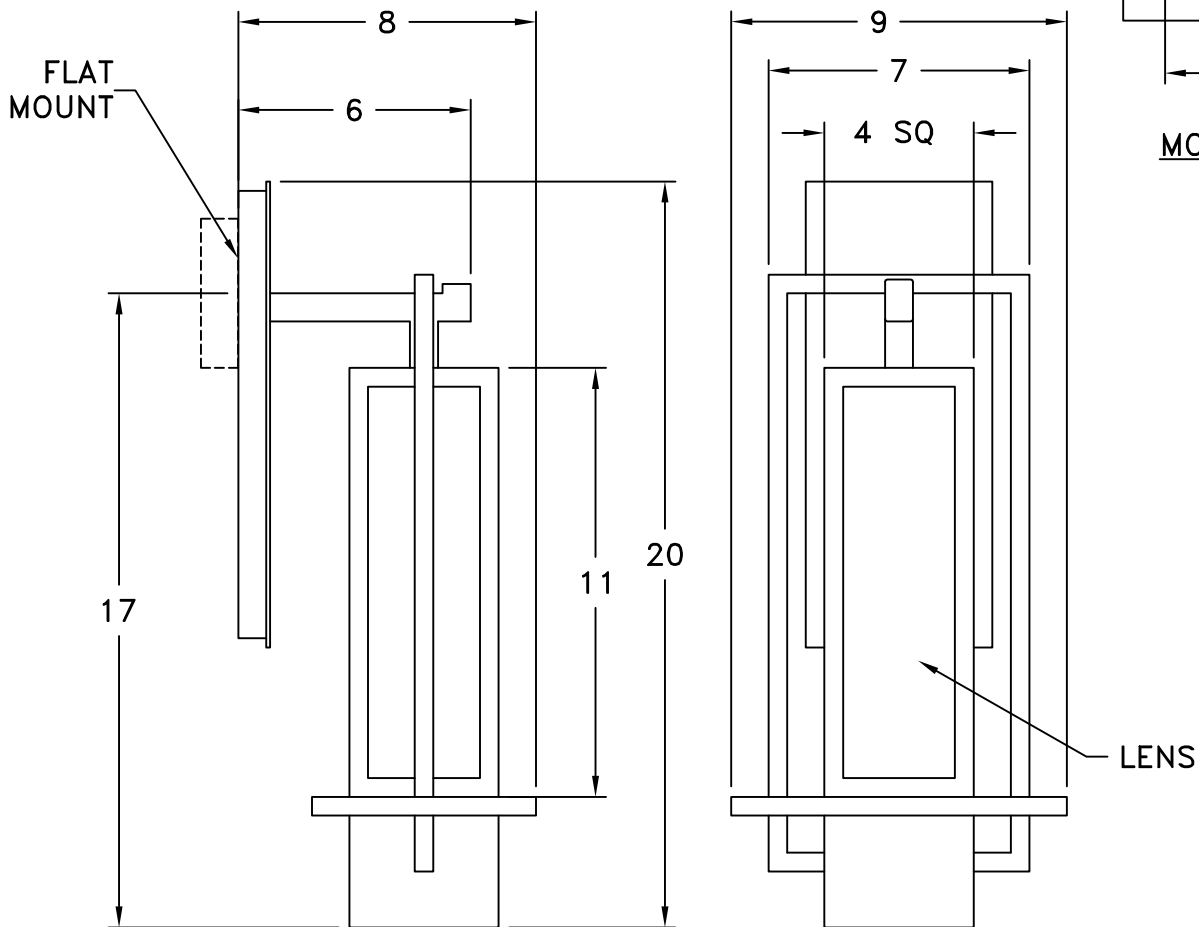

Location:

Product #: OD2186

**FIXTURE CONSTRUCTED  
OUT OF ALUMINUM**

**MOUNTING**

Visit [hammerton.com](http://hammerton.com) for product options and specifications.

Mounting Style: D	Electrical Type: INCANDESCENT
Approximate lbs.: 5	Bulb Qty: 1    Wattage: 60
Finish: SEE WEB SITE FOR OPTIONS	Voltage: 120
Top Diffuser: ALUMINUM	Socket Type: CANDELABRA
Bottom Diffuser: OPEN	UL Location: WET

Mounting Detail

**CAUTION**  
HARDWARE PACKET "D"  
MOUNTS DIRECTLY TO  
J-BOX.

All fixtures created by Hammerton are handcrafted by artisans. Dimensions may vary up to 7/8".

©Copyright 2012. All rights in design, detail or invention of this drawing are reserved as the property of Hammerton. Any imitation or adaptation without written consent is strictly prohibited.