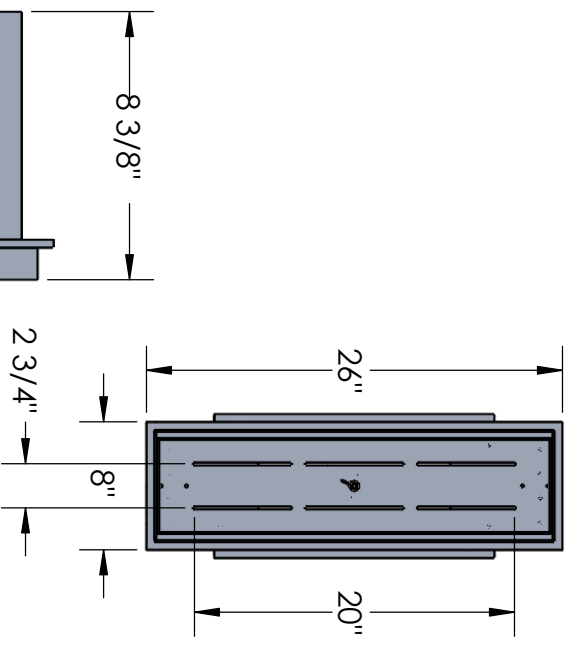

Approved By:

Product #: OD2126

Date:12/28/2018

Mounting Style: FLAT	Electrical Type: INCANDESCENT
Approximate lbs.: 24	Bulb Qty: 2 Wattage: 60
Finish:SEE WEB SITE FOR OPTIONS	Voltage:120
Top Diffuser: CLOSED ALUMINUM	Socket Type:MEDIUM
Bottom Diffuser:OPEN	UL Location: DAMP

Mounting Detail

UL APPROVED  
J-BOX

**CAUTION**

HARDWARE PACKET "E"  
MOUNTS DIRECTLY TO J-BOX.

All fixtures created by Hammerton are handcrafted by artisans—dimensions may vary.

© Copyright 2018. All rights in design, detail or invention of this drawing are reserved as the property of Hammerton. Any imitation or adaptation without written consent is strictly prohibited.