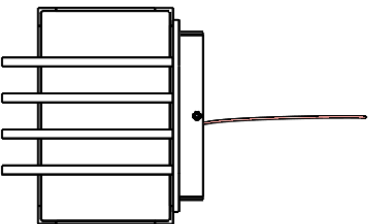

Approved By:

Product #: OD2126

Date:12/28/2018

Mounting Style: FLAT	Electrical Type: INCANDESCENT
Approximate lbs.: 24	Bulb Qty: 2 Wattage: 60
Finish:SEE WEB SITE FOR OPTIONS	Voltage:120
Top Diffuser: CLOSED ALUMINUM	Socket Type:MEDIUM
Bottom Diffuser:OPEN	UL Location: DAMP

Mounting Detail

UL APPROVED  
J-BOX

**CAUTION**

HARDWARE PACKET "E"  
MOUNTS DIRECTLY TO J-BOX.

All fixtures created by Hammerton are handcrafted by artisans—dimensions may vary.

© Copyright 2018. All rights in design, detail or invention of this drawing are reserved as the property of Hammerton. Any imitation or adaptation without written consent is strictly prohibited.