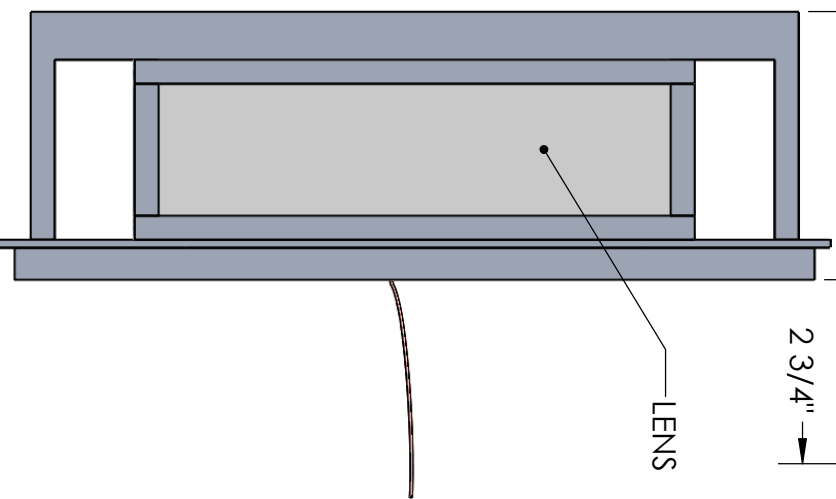

Approved By:

Product #: OD2126

Date:12/28/2018

Mounting Style: FLAT	Electrical Type: INCANDESCENT
Approximate lbs.: 24	Bulb Qty: 2 Wattage: 60
Finish:SEE WEB SITE FOR OPTIONS	Voltage:120
Top Diffuser: CLOSED ALUMINUM	Socket Type:MEDIUM
Bottom Diffuser:OPEN	UL Location: DAMP

Mounting Detail

UL APPROVED  
J-BOX

**CAUTION**

HARDWARE PACKET "E"  
MOUNTS DIRECTLY TO J-BOX.

All fixtures created by Hammerton are handcrafted by artisans—dimensions may vary.

© Copyright 2018. All rights in design, detail or invention of this drawing are reserved as the property of Hammerton. Any imitation or adaptation without written consent is strictly prohibited.