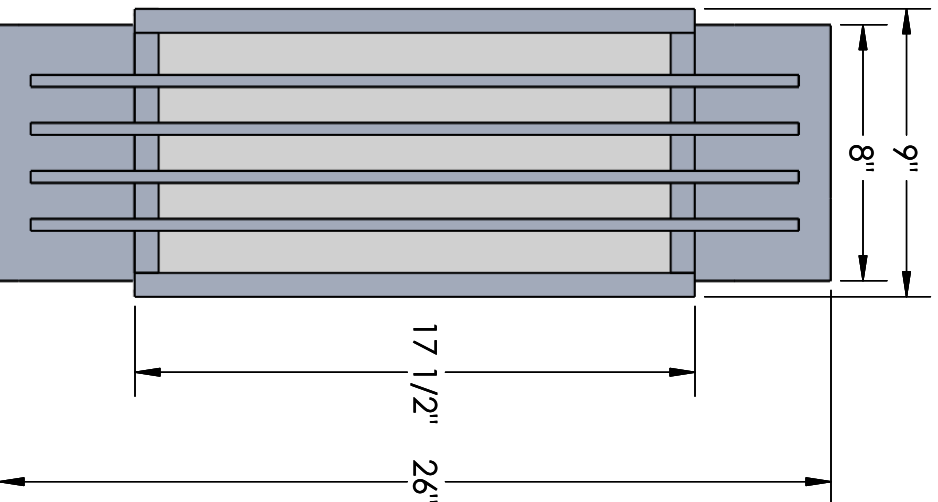

Approved By:

Product #: OD2126

Date:12/28/2018

Mounting Style: FLAT	Electrical Type: INCANDESCENT
Approximate lbs.: 24	Bulb Qty: 2 Wattage: 60
Finish:SEE WEB SITE FOR OPTIONS	Voltage:120
Top Diffuser: CLOSED ALUMINUM	Socket Type:MEDIUM
Bottom Diffuser:OPEN	UL Location: DAMP

Mounting Detail

UL APPROVED  
J-BOX

**CAUTION**

HARDWARE PACKET "E"  
MOUNTS DIRECTLY TO J-BOX.

All fixtures created by Hammerton are handcrafted by artisans—dimensions may vary.

© Copyright 2018. All rights in design, detail or invention of this drawing are reserved as the property of Hammerton. Any imitation or adaptation without written consent is strictly prohibited.