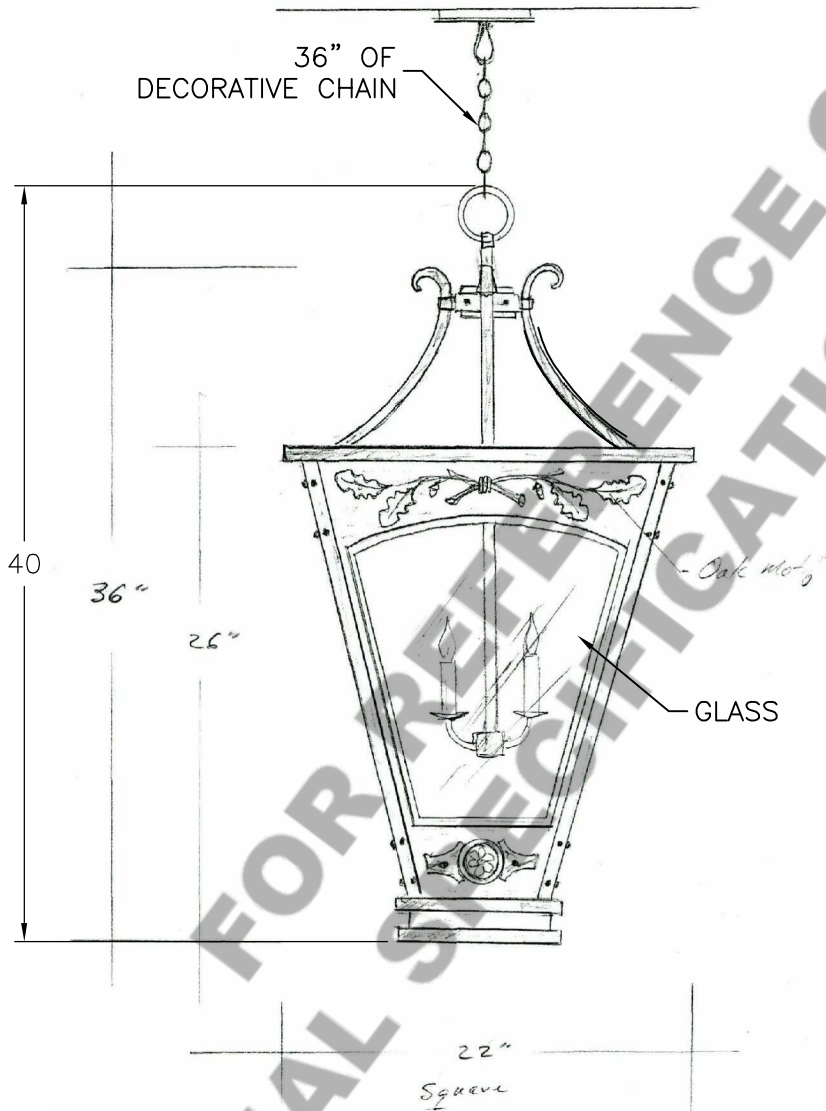

Location:

Product #: LA9270

OAK LEAF

ROSETTE

DECORATIVE CHAIN

Visit hammerton.com for product options and specifications.

Mounting Style: A	Electrical Type: INCANDESCENT
Approximate lbs.: 150	Bulb Qty: 4 Wattage: 60
Finish: SEE WEB SITE FOR OPTIONS	Voltage: 120
Top Diffuser: OPEN	Socket Type: CANDELABRA
Bottom Diffuser: OPEN	UL Location: DRY

Mounting Detail

CAUTION

HARDWARE PACKET "A" MOUNTS DIRECTLY TO BUILDING STRUCTURE.

All fixtures created by Hammerton are handcrafted by artisans. Dimensions may vary up to 7/8".

©Copyright 2016. All rights in design, detail or invention of this drawing are reserved as the property of Hammerton. Any imitation or adaptation without written consent is strictly prohibited.