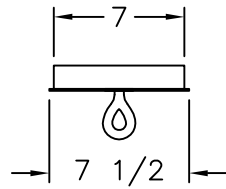

Location:

Product #: LA9270

OAK LEAF

ROSETTE

DECORATIVE CHAIN

Visit hammerton.com for product options and specifications.

Mounting Style: A	Electrical Type: INCANDESCENT
Approximate lbs.: 150	Bulb Qty: 4 Wattage: 60
Finish: SEE WEB SITE FOR OPTIONS	Voltage: 120
Top Diffuser: OPEN	Socket Type: CANDELABRA
Bottom Diffuser: OPEN	UL Location: DRY

Mounting Detail

CAUTION

HARDWARE PACKET "A" MOUNTS DIRECTLY TO BUILDING STRUCTURE.

All fixtures created by Hammerton are handcrafted by artisans. Dimensions may vary up to 7/8".

©Copyright 2016. All rights in design, detail or invention of this drawing are reserved as the property of Hammerton. Any imitation or adaptation without written consent is strictly prohibited.