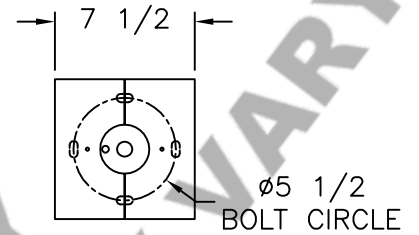

Location:

Product #: LA9270

OAK LEAF

ROSETTE

DECORATIVE CHAIN

Visit hammerton.com for product options and specifications.

Mounting Style: A	Electrical Type: INCANDESCENT
Approximate lbs.: 150	Bulb Qty: 4 Wattage: 60
Finish: SEE WEB SITE FOR OPTIONS	Voltage: 120
Top Diffuser: OPEN	Socket Type: CANDELABRA
Bottom Diffuser: OPEN	UL Location: DRY

Mounting Detail

CAUTION

HARDWARE PACKET "A" MOUNTS DIRECTLY TO BUILDING STRUCTURE.

All fixtures created by Hammerton are handcrafted by artisans. Dimensions may vary up to 7/8".

©Copyright 2016. All rights in design, detail or invention of this drawing are reserved as the property of Hammerton. Any imitation or adaptation without written consent is strictly prohibited.