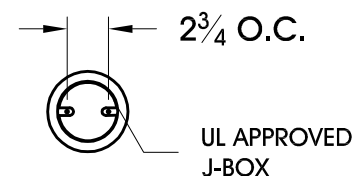

CAUTION

HARDWARE PACKET "J" MOUNTS DIRECTLY TO J-BOX.