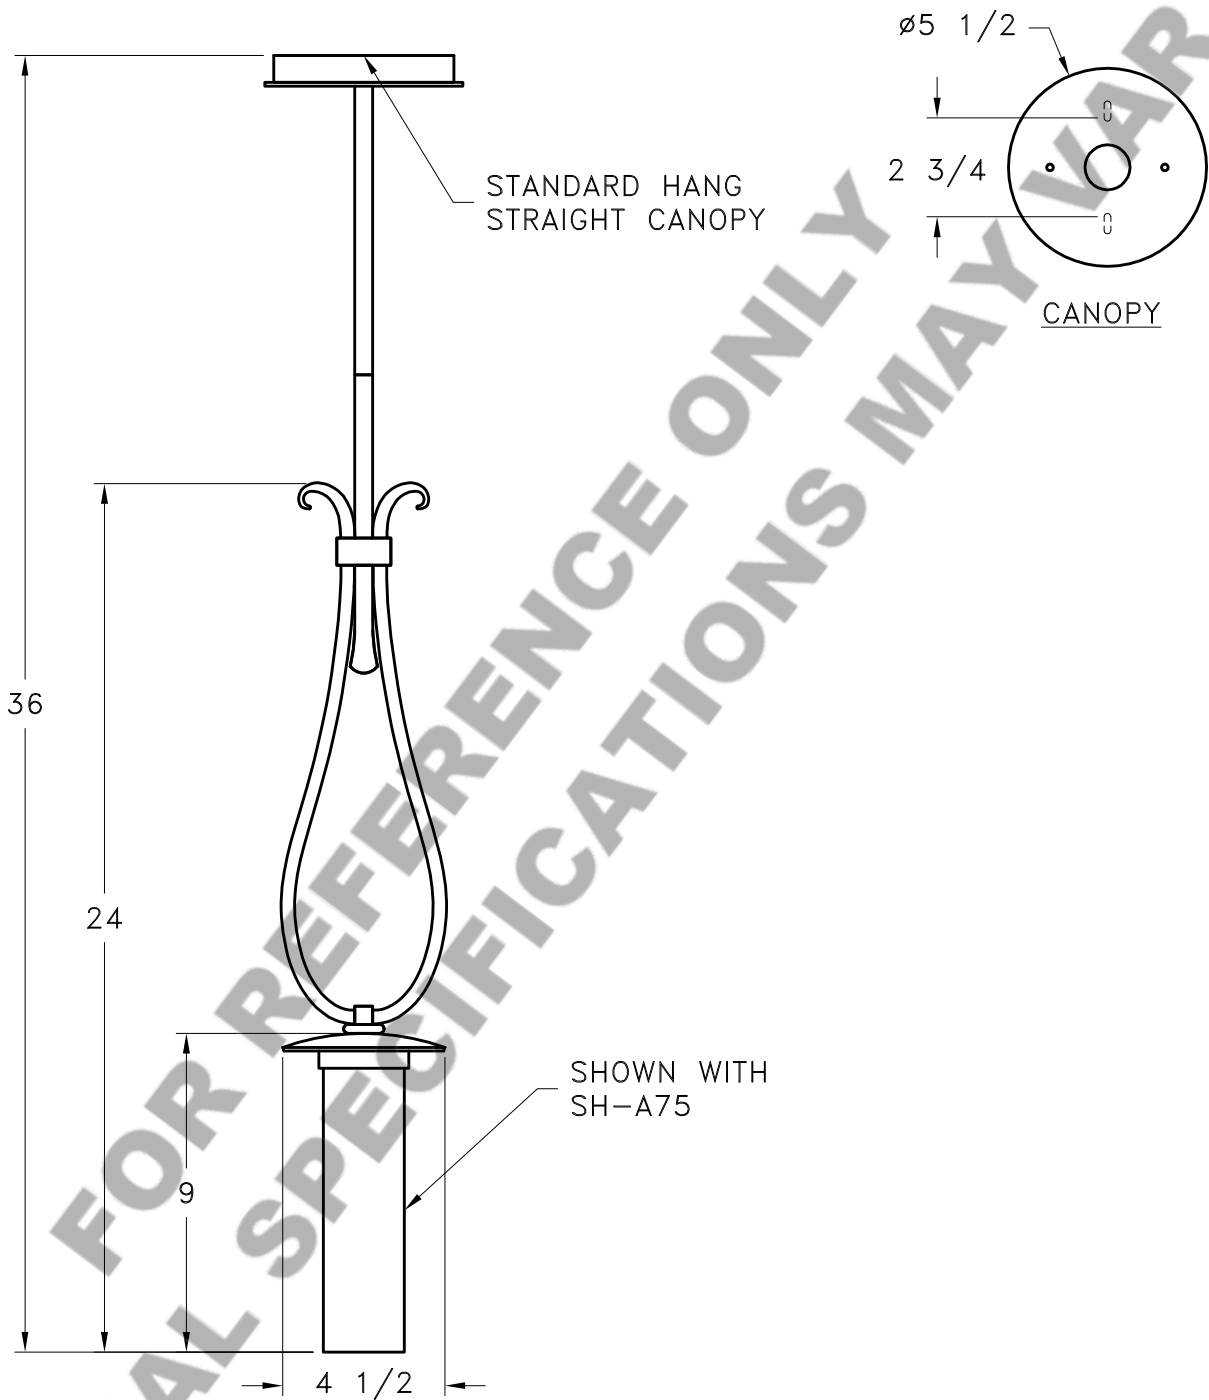

Location:

Product #: LA9231

Visit [hammerton.com](http://hammerton.com) for product options and specifications.

Mounting Style: J	Electrical Type: INCANDESCENT
Approximate lbs.: 10	Bulb Qty: 1 Wattage: 60
Finish: SEE WEB SITE FOR OPTIONS	Voltage: 120
Top Diffuser: CLOSED STEEL	Socket Type: CANDELABRA
Bottom Diffuser: OPEN	UL Location: DRY

All fixtures created by Hammerton are handcrafted by artisans. Dimensions may vary up to  $\frac{7}{8}$ ".

©Copyright 2013. All rights in design, detail or invention of this drawing are reserved as the property of Hammerton. Any imitation or adaptation without written consent is strictly prohibited.