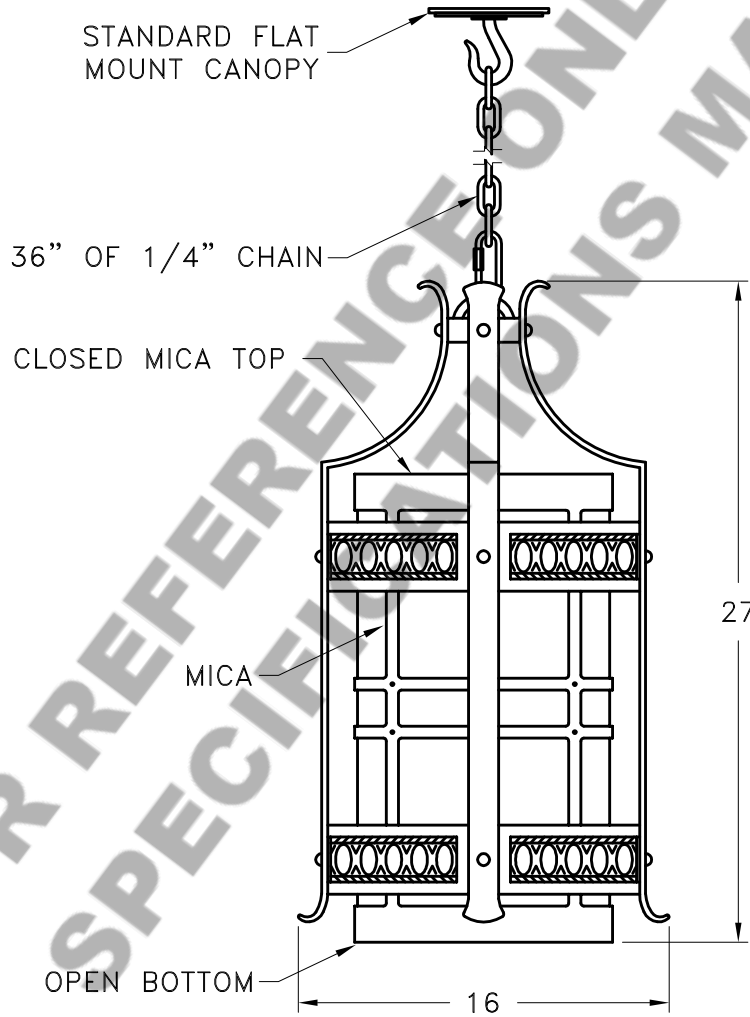

HAMMERTON

TOP VIEW

MOUNTING DETAIL

STANDARD FLAT MOUNT CANOPY

36" OF 1/4" CHAIN

CLOSED MICA TOP

MICA

OPEN BOTTOM

27

16

MOUNTING SPECIFICATION NOTES:

CAUTION

HARDWARE PACKET "J" MOUNTS DIRECTLY TO J-BOX.

ELECTRICAL SPECIFICATION NOTES:

**ELECTRICAL: 1-100 WATT MAX
EDISON BASE
120v TYPICAL**

CATALOG # LA9085

APPROXIMATE WEIGHT: 20 Lbs.

HARDWARE PACKET: J

SHADE MATERIAL : MICA

UL RATING: DAMP

DIMENSION TOLERANCE ± 7/8".

www.hammerton.com

© Copyright 2006, All rights in design, detail or invention of this drawing are reserved as the property of Hammerton. Any imitation or adaptation without written consent is strictly prohibited.