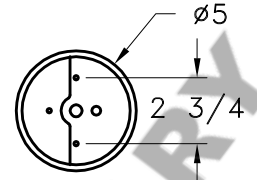

HAMMERTON

TOP VIEW

MOUNTING DETAIL

STANDARD FLAT MOUNT CANOPY

36" OF 1/4" CHAIN

CLOSED MICA TOP

MICA

OPEN BOTTOM

27

16

MOUNTING SPECIFICATION NOTES:

CAUTION

HARDWARE PACKET "J" MOUNTS DIRECTLY TO J-BOX.

ELECTRICAL SPECIFICATION NOTES:

**ELECTRICAL: 1-100 WATT MAX
EDISON BASE
120v TYPICAL**

CATALOG # LA9085

APPROXIMATE WEIGHT: 20 Lbs.

HARDWARE PACKET: J

SHADE MATERIAL : MICA

UL RATING: DAMP

DIMENSION TOLERANCE ± 7/8".

www.hammerton.com

© Copyright 2006, All rights in design, detail or invention of this drawing are reserved as the property of Hammerton. Any imitation or adaptation without written consent is strictly prohibited.