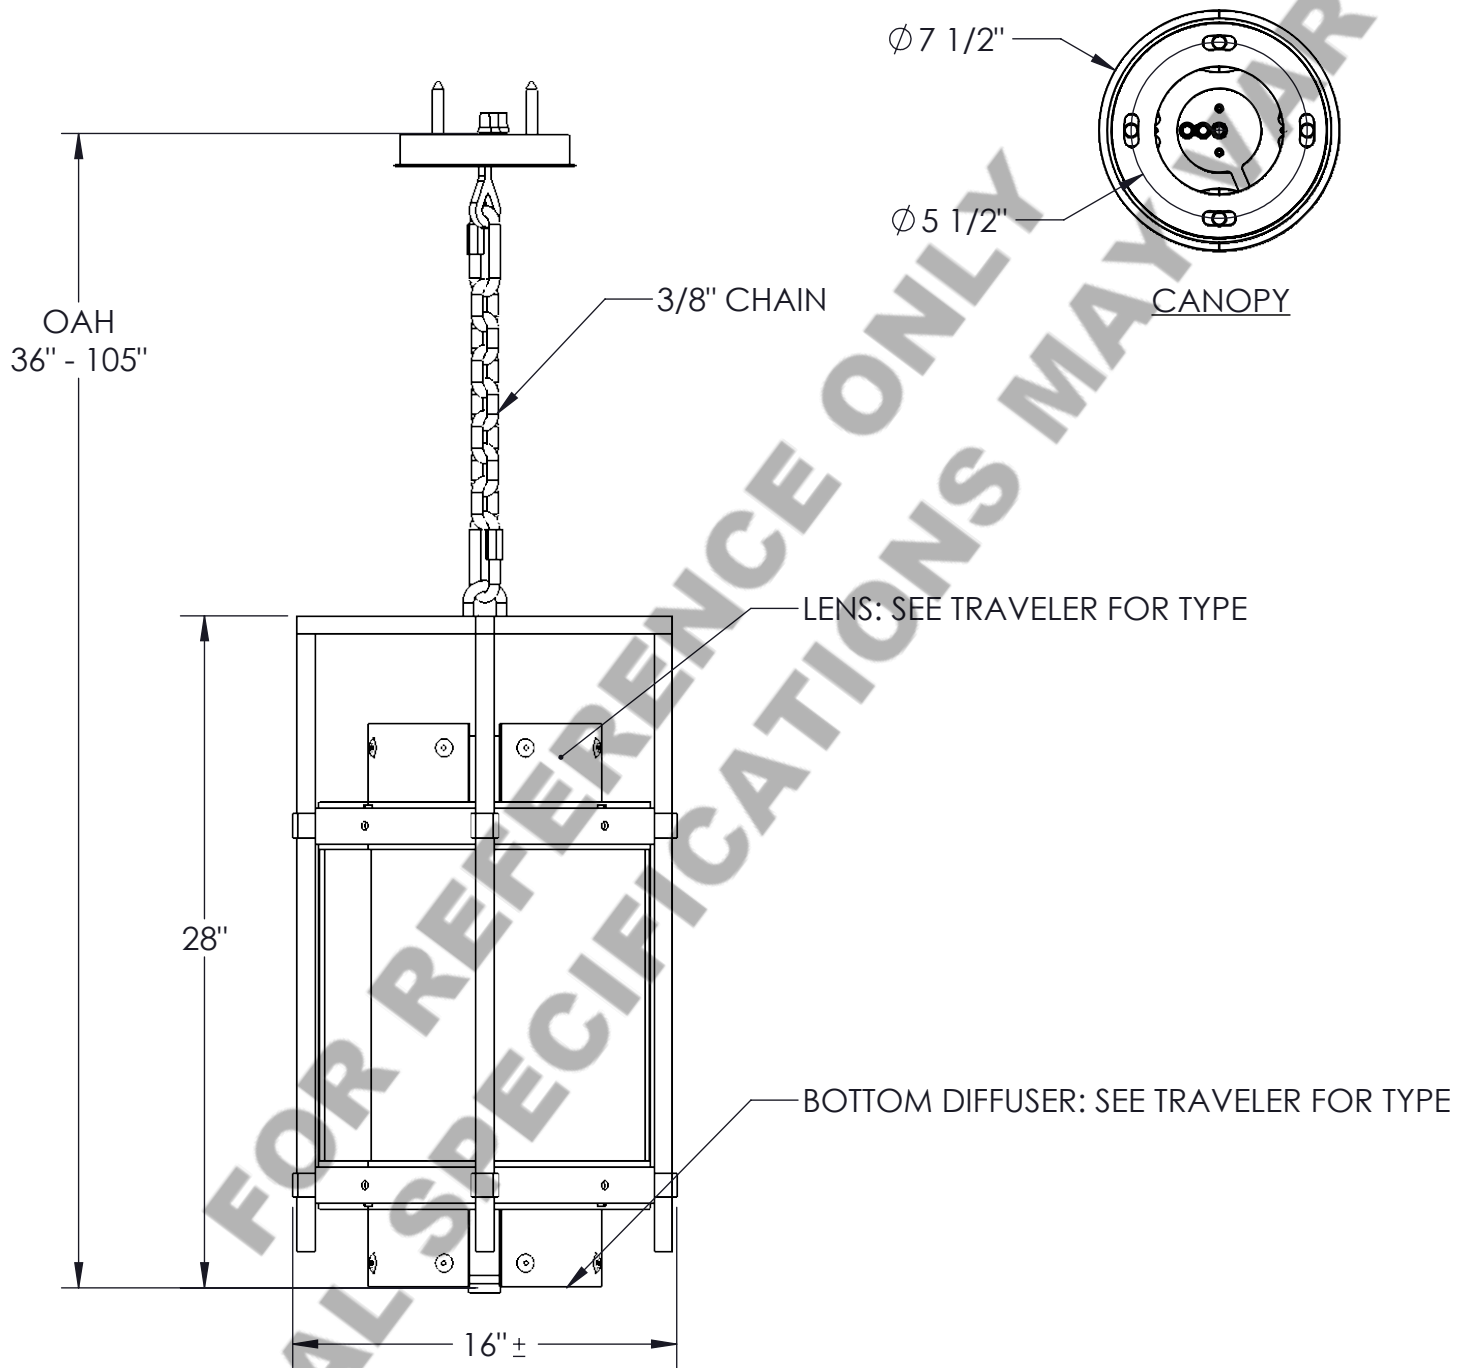

Approved By:

Product #: LA2305 (DETAIL)

Date: 1/14/2016

Mounting Style: Flat (wall/ceiling)	Electrical Type: INCANDESCENT
Approximate lbs.: 132	Bulb Qty: 4 Wattage: 60
Finish: SEE WEB SITE FOR OPTIONS	Voltage: 120
Top Diffuser: OPEN	Socket Type: E26/Medium
Bottom Diffuser: GLASS	UL Location: DRY