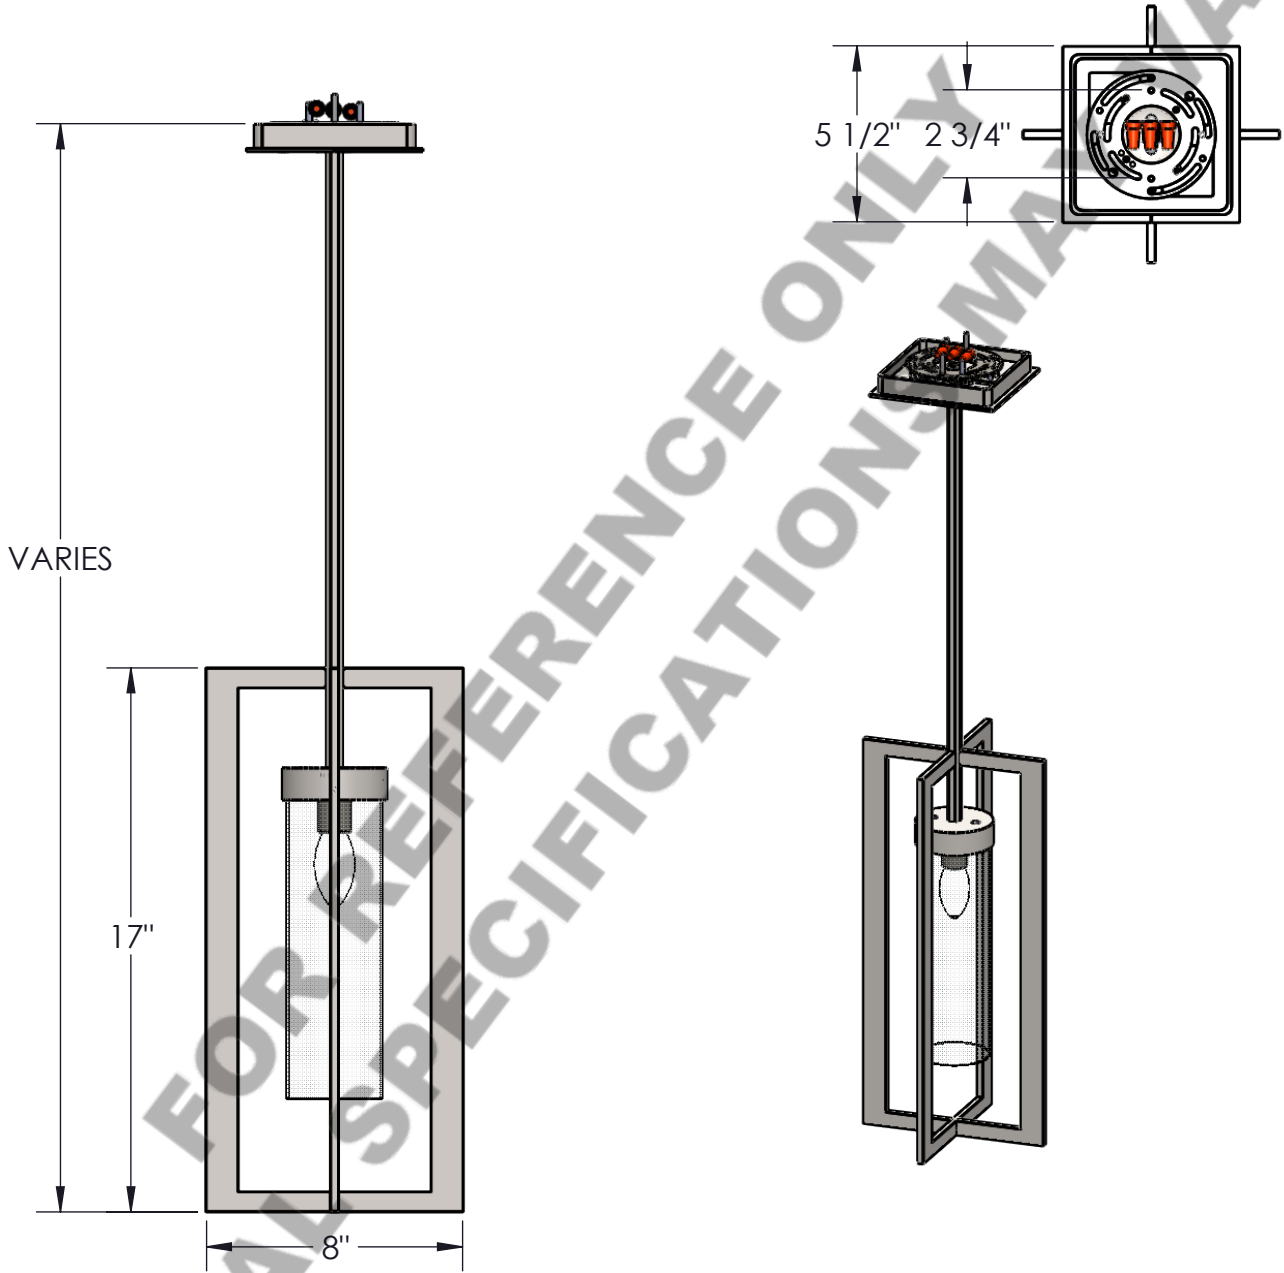

Approved By:

Product #: LA2303

Date: 10/19/2017 (A)

Mounting Style: FLAT	Electrical Type: SEE SHADE
Approximate lbs.: 10	Bulb Qty: 1 Wattage: SEE SHADE
Finish: SEE WEBSITE FOR OPTIONS	Voltage: 120
Top Diffuser: CLOSED	Socket Type: SEE SHADE
Bottom Diffuser: OPEN	UL Location: DRY

Mounting Detail

CAUTION

HARDWARE PACKET "J" MOUNTS DIRECTLY TO J-BOX.

All fixtures created by Hammerton are handcrafted by artisans—dimensions may vary.

© Copyright 2015. All rights in design, detail or invention of this drawing are reserved as the property of Hammerton. Any imitation or adaptation without written consent is strictly prohibited.