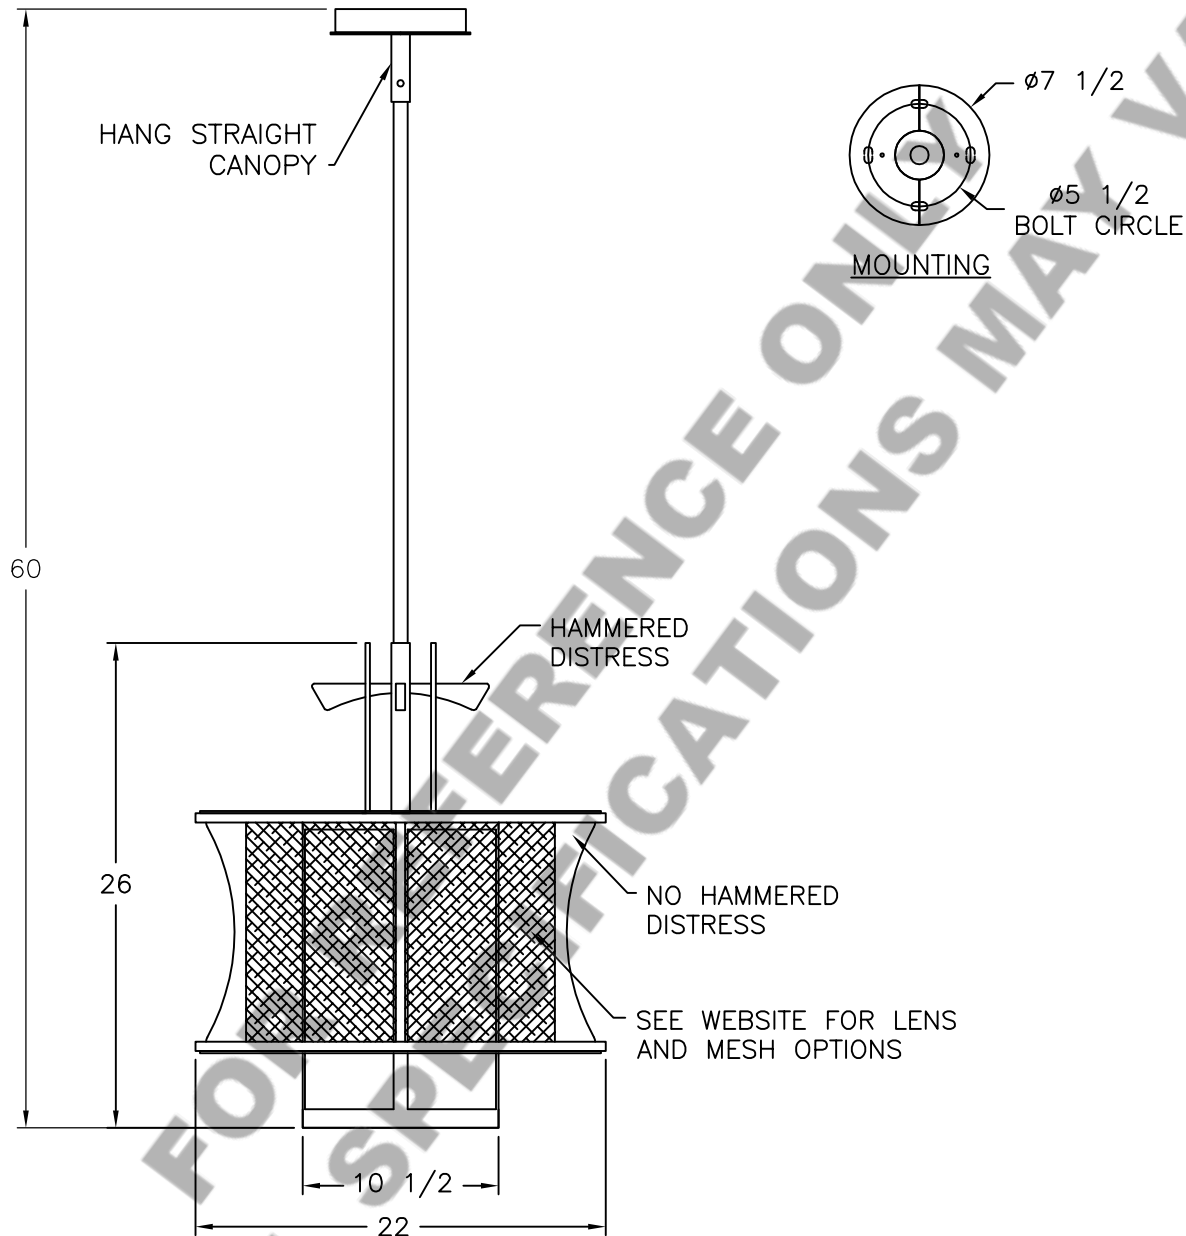

Location:

Product #: LA2302

Visit hammerton.com for product options and specifications.

Mounting Style: A	Electrical Type: INCANDESCENT	Mounting Detail
Approximate lbs.: 100	Bulb Qty: 2 Wattage: 75	
Finish: SEE WEB SITE FOR OPTIONS	Voltage: 120	
Top Diffuser: OPEN	Socket Type: MEDIUM	
Bottom Diffuser: SAME AS LENS	UL Location: DRY	

CAUTION
HARDWARE PACKET "A" MOUNTS DIRECTLY TO BUILDING STRUCTURE.

All fixtures created by Hammerton are handcrafted by artisans. Dimensions may vary up to 7/8".
 ©Copyright 2016. All rights in design, detail or invention of this drawing are reserved as the property of Hammerton. Any imitation or adaptation without written consent is strictly prohibited.
 Hammerton Inc. · 217 Wright Brothers Dr. · Salt Lake City, UT 84116 · (801) 973-8095