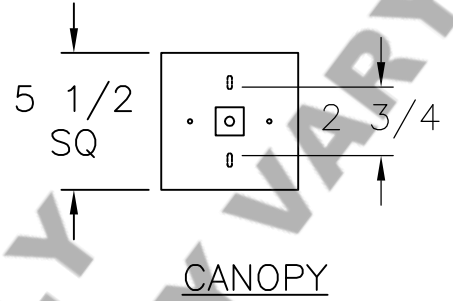

Location:

Product #: LA2284

TOP VIEW

CANOPY

Visit hammerton.com for product options and specifications.

Mounting Style: J	Electrical Type: INCANDESCENT
Approximate lbs.: 35	Bulb Qty: 1 Wattage: 60
Finish: SEE WEB SITE FOR OPTIONS	Voltage: 120
Top Diffuser: OPEN	Socket Type: MEDIUM
Bottom Diffuser: OPEN	UL Location: DRY

CAUTION

HARDWARE PACKET "J"
MOUNTS DIRECTLY TO
J-BOX.

All fixtures created by Hammerton are handcrafted by artisans. Dimensions may vary up to 7/8".

©Copyright 2016. All rights in design, detail or invention of this drawing are reserved as the property of Hammerton. Any imitation or adaptation without written consent is strictly prohibited.