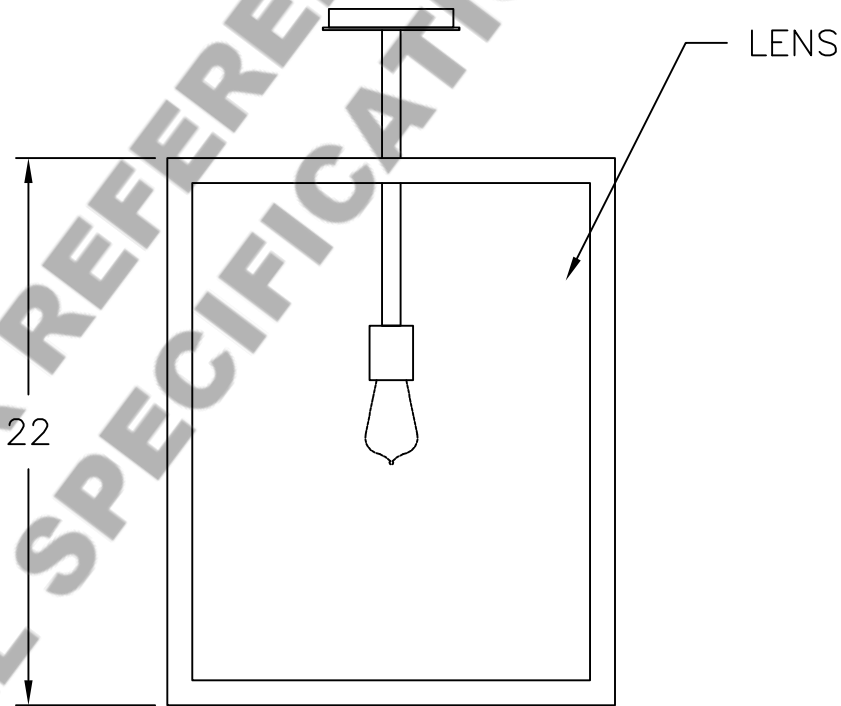

Location:

Product #: LA2284

TOP VIEW

CANOPY

Visit hammerton.com for product options and specifications.

Mounting Style: J	Electrical Type: INCANDESCENT
Approximate lbs.: 35	Bulb Qty: 1 Wattage: 60
Finish: SEE WEB SITE FOR OPTIONS	Voltage: 120
Top Diffuser: OPEN	Socket Type: MEDIUM
Bottom Diffuser: OPEN	UL Location: DRY

CAUTION

HARDWARE PACKET "J"
MOUNTS DIRECTLY TO
J-BOX.

All fixtures created by Hammerton are handcrafted by artisans. Dimensions may vary up to 7/8".

©Copyright 2016. All rights in design, detail or invention of this drawing are reserved as the property of Hammerton. Any imitation or adaptation without written consent is strictly prohibited.