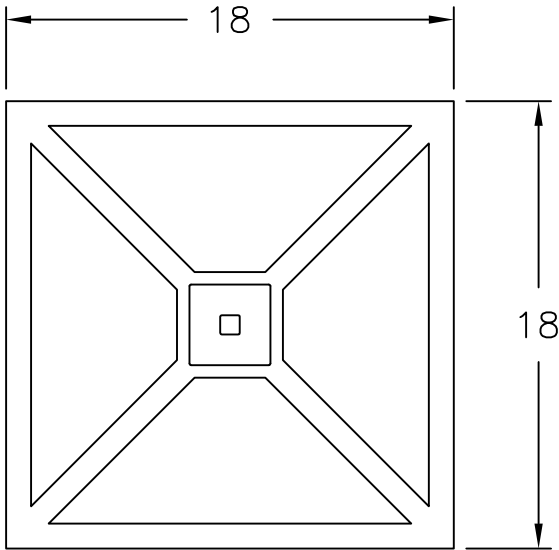

Location:

Product #: LA2284

TOP VIEW

CANOPY

Visit hammerton.com for product options and specifications.

Mounting Style: J	Electrical Type: INCANDESCENT
Approximate lbs.: 35	Bulb Qty: 1 Wattage: 60
Finish: SEE WEB SITE FOR OPTIONS	Voltage: 120
Top Diffuser: OPEN	Socket Type: MEDIUM
Bottom Diffuser: OPEN	UL Location: DRY

CAUTION

HARDWARE PACKET "J"
MOUNTS DIRECTLY TO
J-BOX.

All fixtures created by Hammerton are handcrafted by artisans. Dimensions may vary up to 7/8".

©Copyright 2016. All rights in design, detail or invention of this drawing are reserved as the property of Hammerton. Any imitation or adaptation without written consent is strictly prohibited.