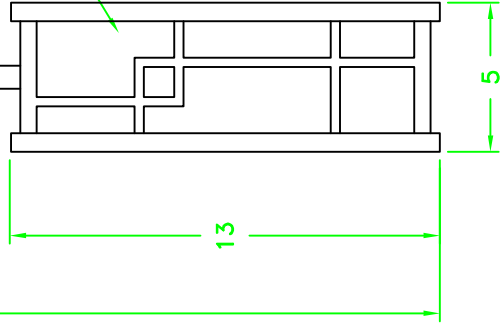

Location:

Product #: LA2282

CANOPY

TOP VIEW

SIDE VIEW

Visit hammerton.com for product options and specifications.

Mounting Style: J	Electrical Type: INCANDESCENT	Mounting Detail
Approximate lbs.: 15	Bulb Qty: 1 Wattage: 75	2 3/4 O.C.
Finish: SEE WEB SITE FOR OPTIONS	Voltage: 120	UL APPROVED J-BOX
Top Diffuser: OPEN	Socket Type: MEDIUM	
Bottom Diffuser: SAME AS LENS	UL Location: DRY	

All fixtures created by Hammerton are handcrafted by artisans. Dimensions may vary up to 1/8".

©Copyright 2016. All rights in design, detail or invention of this drawing are reserved as the property of Hammerton. Any limitation or adaptation without written consent is strictly prohibited.