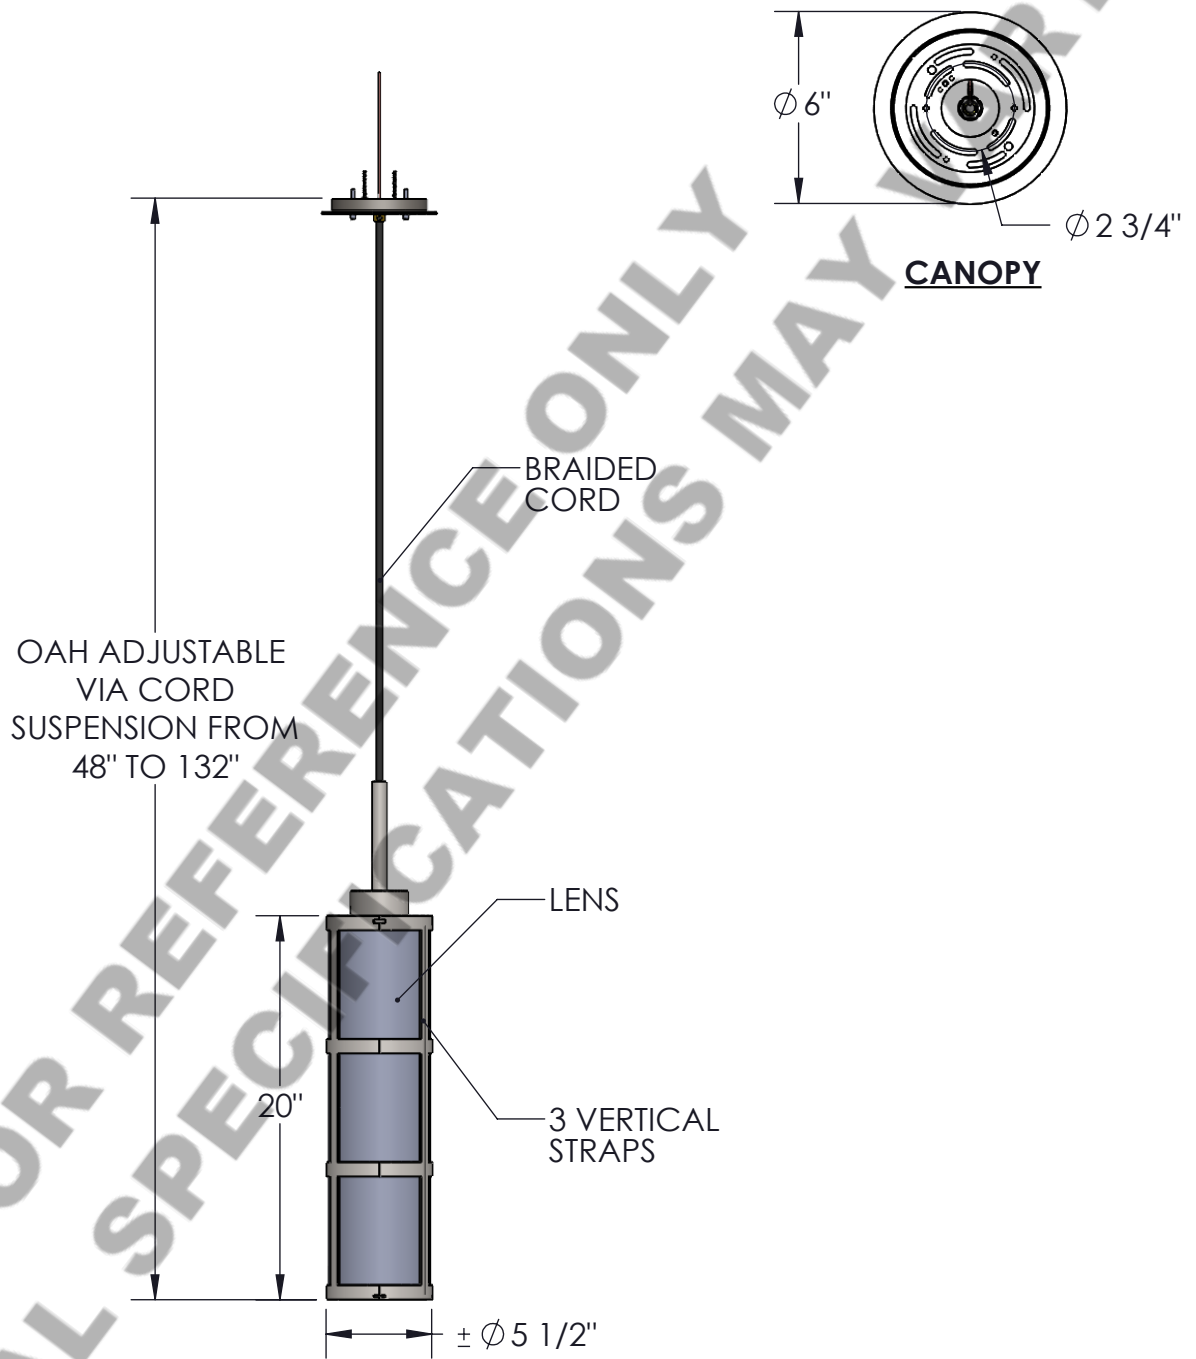

Approved By:

Product #: LA2249 SPEC DRAWING

Date: 4/1/2019

Mounting Style: FLAT	Electrical Type: INCANDESCENT
Approximate lbs.: 9	Bulb Qty: 2 Wattage: 60
Finish: SEE TRAVELER	Voltage: 120
Top Diffuser: CLOSED	Socket Type: E12
Bottom Diffuser: OPEN	UL Location: DRY