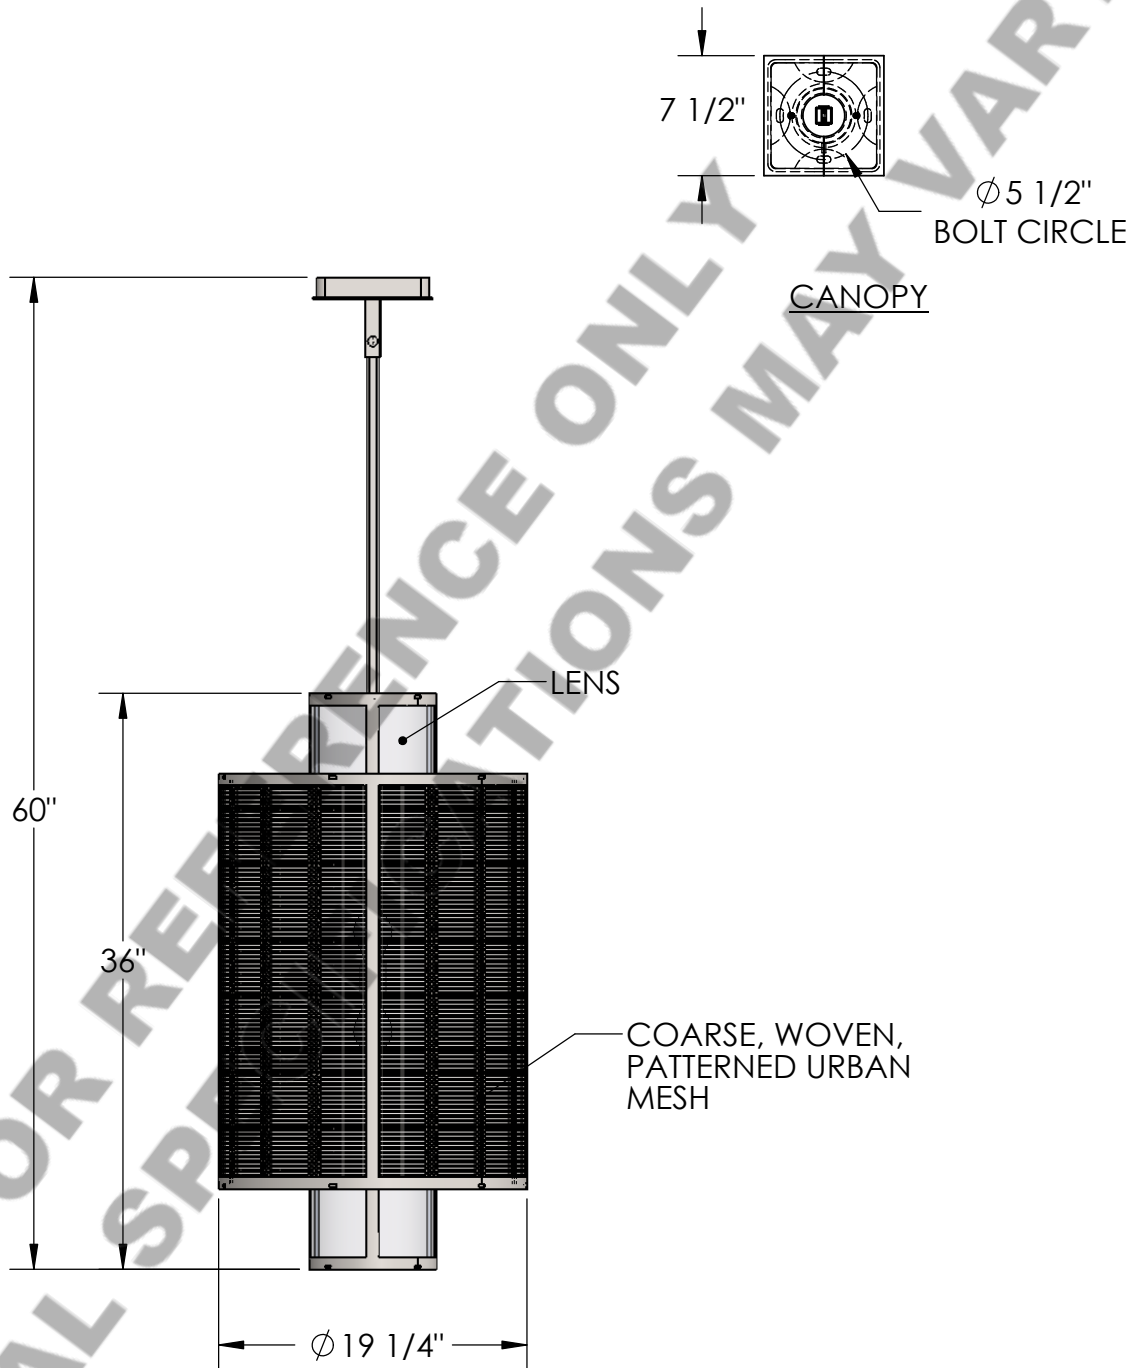

Approved By:

Product #: LA2240

Date:10/28/2016

Mounting Style: FLAT	Electrical Type: INCANDESCENT
Approximate lbs.: 143	Bulb Qty: 2 Wattage: 60
Finish:FLAT BRONZE	Voltage:120
Top Diffuser: OPEN	Socket Type:MEDIUM
Bottom Diffuser: OPEN	UL Location: DRY

Mounting Detail

CAUTION
HARDWARE PACKET "A"
MOUNTS DIRECTLY TO BUILDING
STRUCTURE.

All fixtures created by Hammerton are handcrafted by artisans—dimensions may vary.

© Copyright 2015. All rights in design, detail or invention of this drawing are reserved as the property of Hammerton. Any imitation or adaptation without written consent is strictly prohibited.