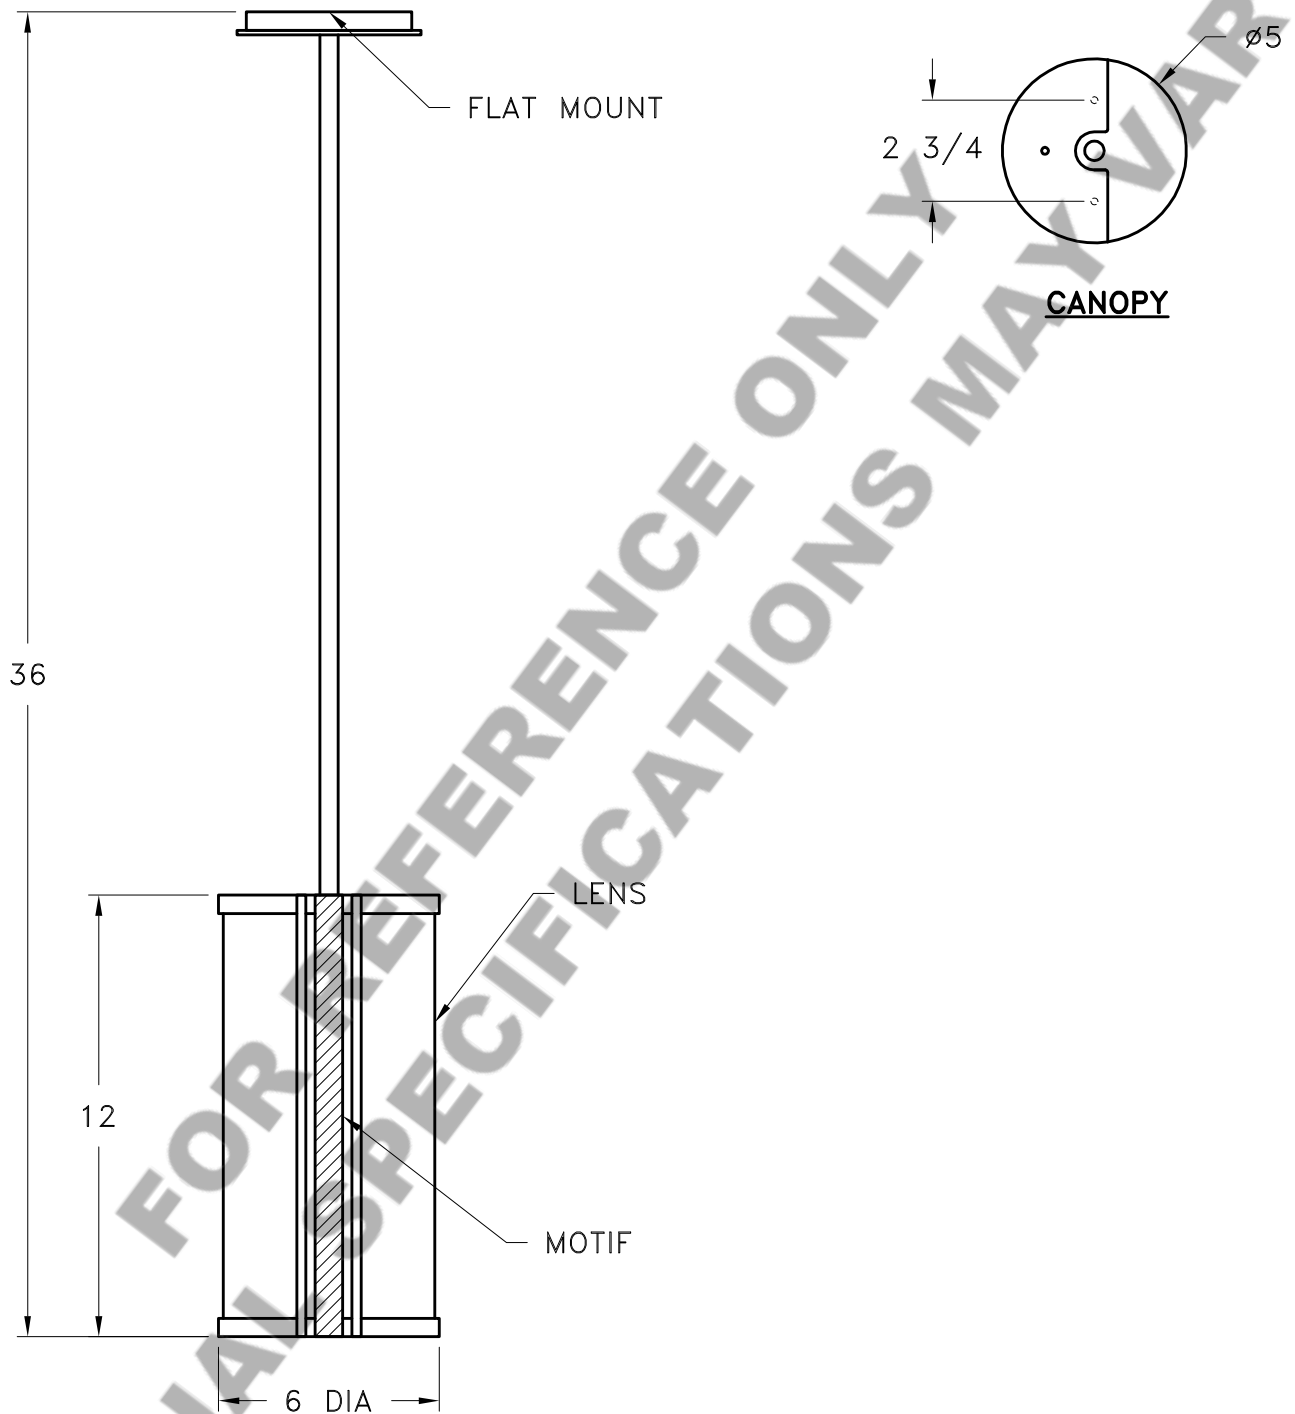

Location:

Product #: LA2226

Visit hammerton.com for product options and specifications.

Mounting Style: J	Electrical Type: INCANDESCENT	<p>Mounting Detail</p> <p>2 3/4 O.C.</p> <p>UL APPROVED J-BOX</p> <p>CAUTION HARDWARE PACKET "J" MOUNTS DIRECTLY TO J-BOX.</p>
Approximate lbs.: 10	Bulb Qty: 1 Wattage: 60	
Finish: SEE WEB SITE FOR OPTIONS	Voltage: 120	
Top Diffuser: OPEN	Socket Type: MEDIUM	
Bottom Diffuser: OPEN	UL Location: DRY	
All fixtures created by Hammerton are handcrafted by artisans. Dimensions may vary up to 7/8".		
©Copyright 2013. All rights in design, detail or invention of this drawing are reserved as the property of Hammerton. Any imitation or adaptation without written consent is strictly prohibited.		
Hammerton Inc. · 217 Wright Brothers Dr. · Salt Lake City, UT 84116 · (801) 973-8095		