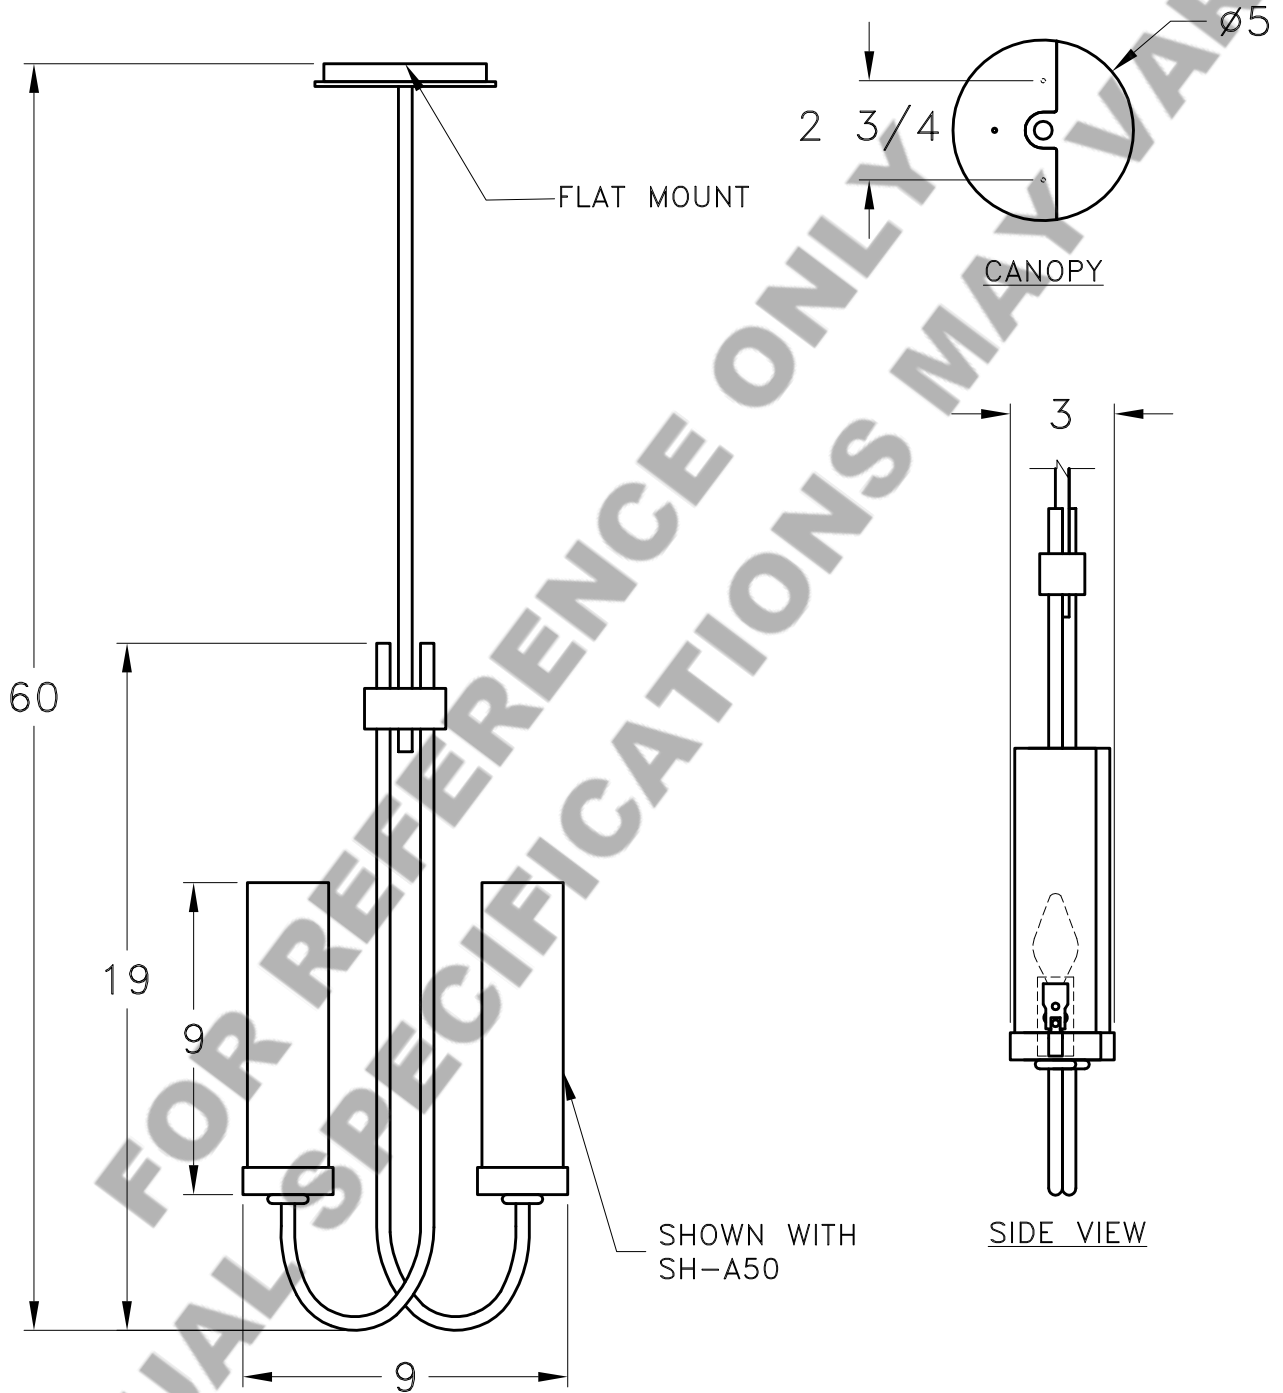

Location:

Product #: LA2181

Visit hammerton.com for product options and specifications.

Mounting Style: J	Electrical Type: INCANDESCENT
Approximate lbs.: 12	Bulb Qty: 2 Wattage: SEE SHADE
Finish: SEE WEB SITE FOR OPTIONS	Voltage: 120
Top Diffuser: N/A	Socket Type: CANDELABRA
Bottom Diffuser: N/A	UL Location: DRY

All fixtures created by Hammerton are handcrafted by artisans. Dimensions may vary up to $\frac{7}{8}$ ".

©Copyright 2013. All rights in design, detail or invention of this drawing are reserved as the property of Hammerton. Any imitation or adaptation without written consent is strictly prohibited.