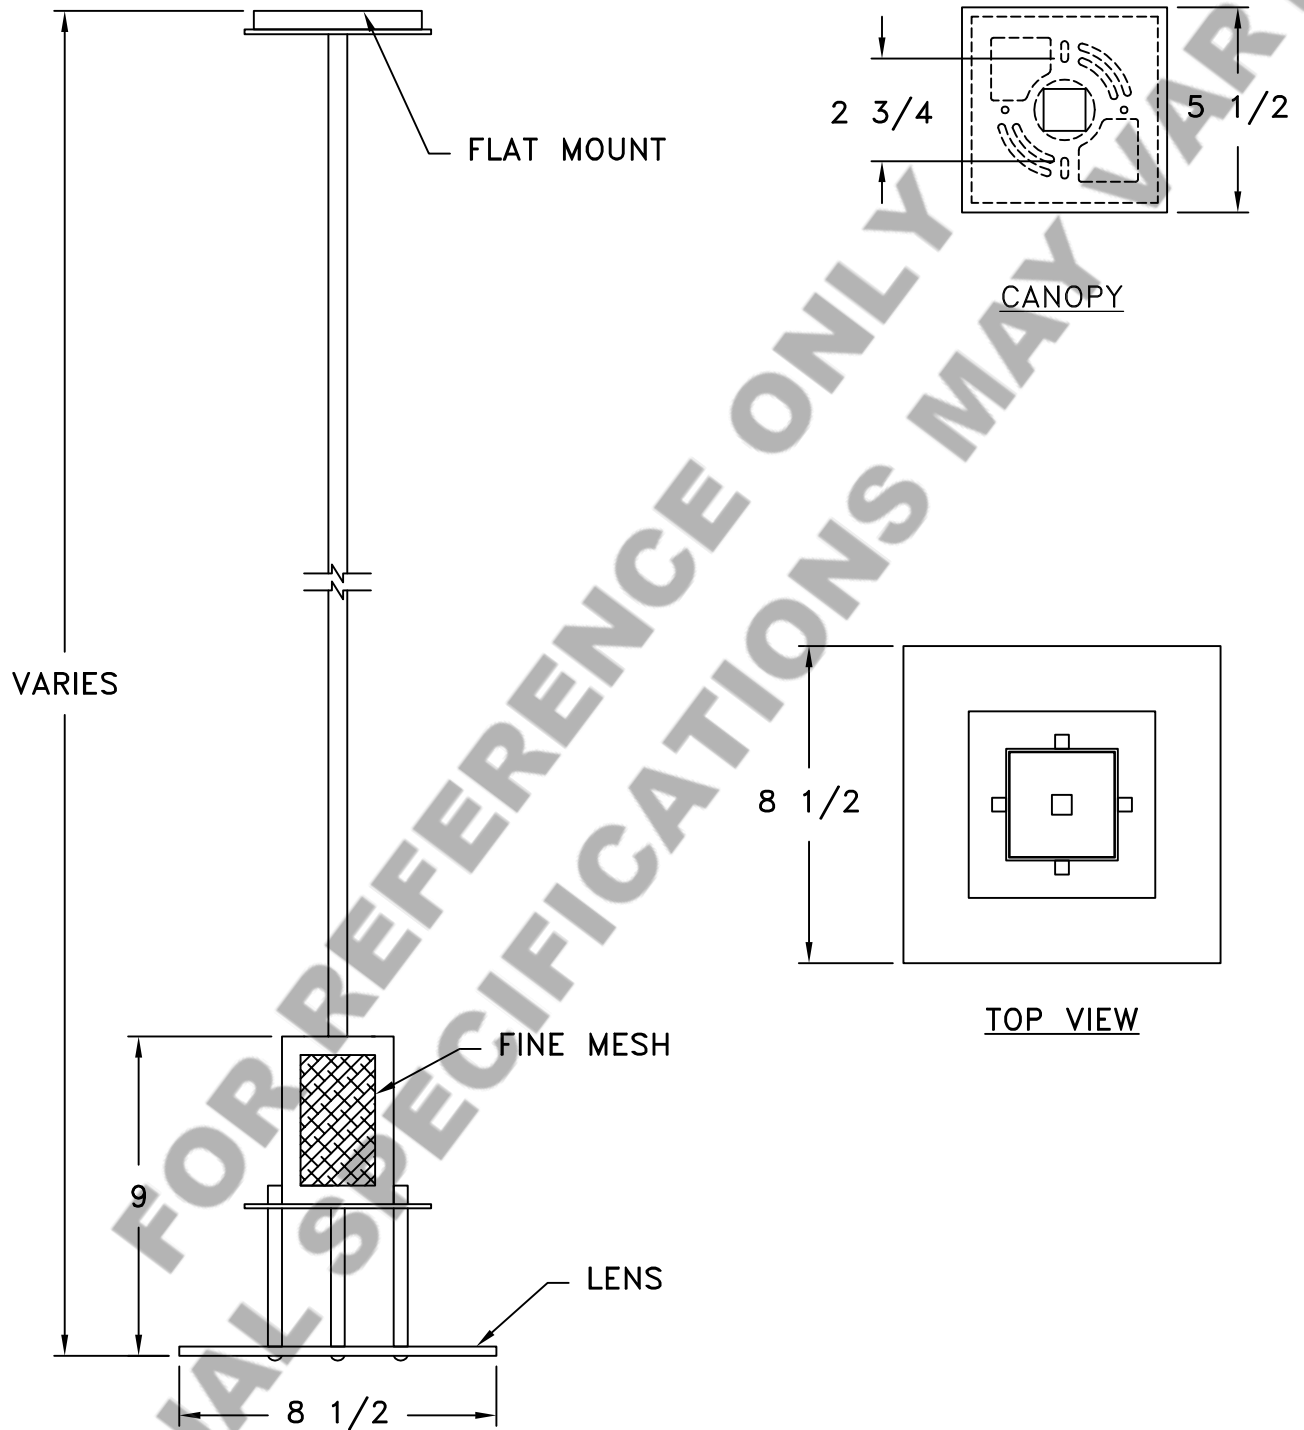

Location:

Product #: LA2172

Visit [hammerton.com](http://hammerton.com) for product options and specifications.

Mounting Style: J	Electrical Type: HALOGEN
Approximate lbs.: 12	Bulb Qty: 1 MR-16 Wattage: 50
Finish: SEE WEB SITE FOR OPTIONS	Voltage: 120
Top Diffuser: OPEN	Socket Type: MEDIUM
Bottom Diffuser: OPEN	UL Location: DRY

**Mounting Detail**

**CAUTION**

HARDWARE PACKET "J" MOUNTS DIRECTLY TO J-BOX.

All fixtures created by Hammerton are handcrafted by artisans. Dimensions may vary up to 1/8".

©Copyright 2013. All rights in design, detail or invention of this drawing are reserved as the property of Hammerton. Any imitation or adaptation without written consent is strictly prohibited.