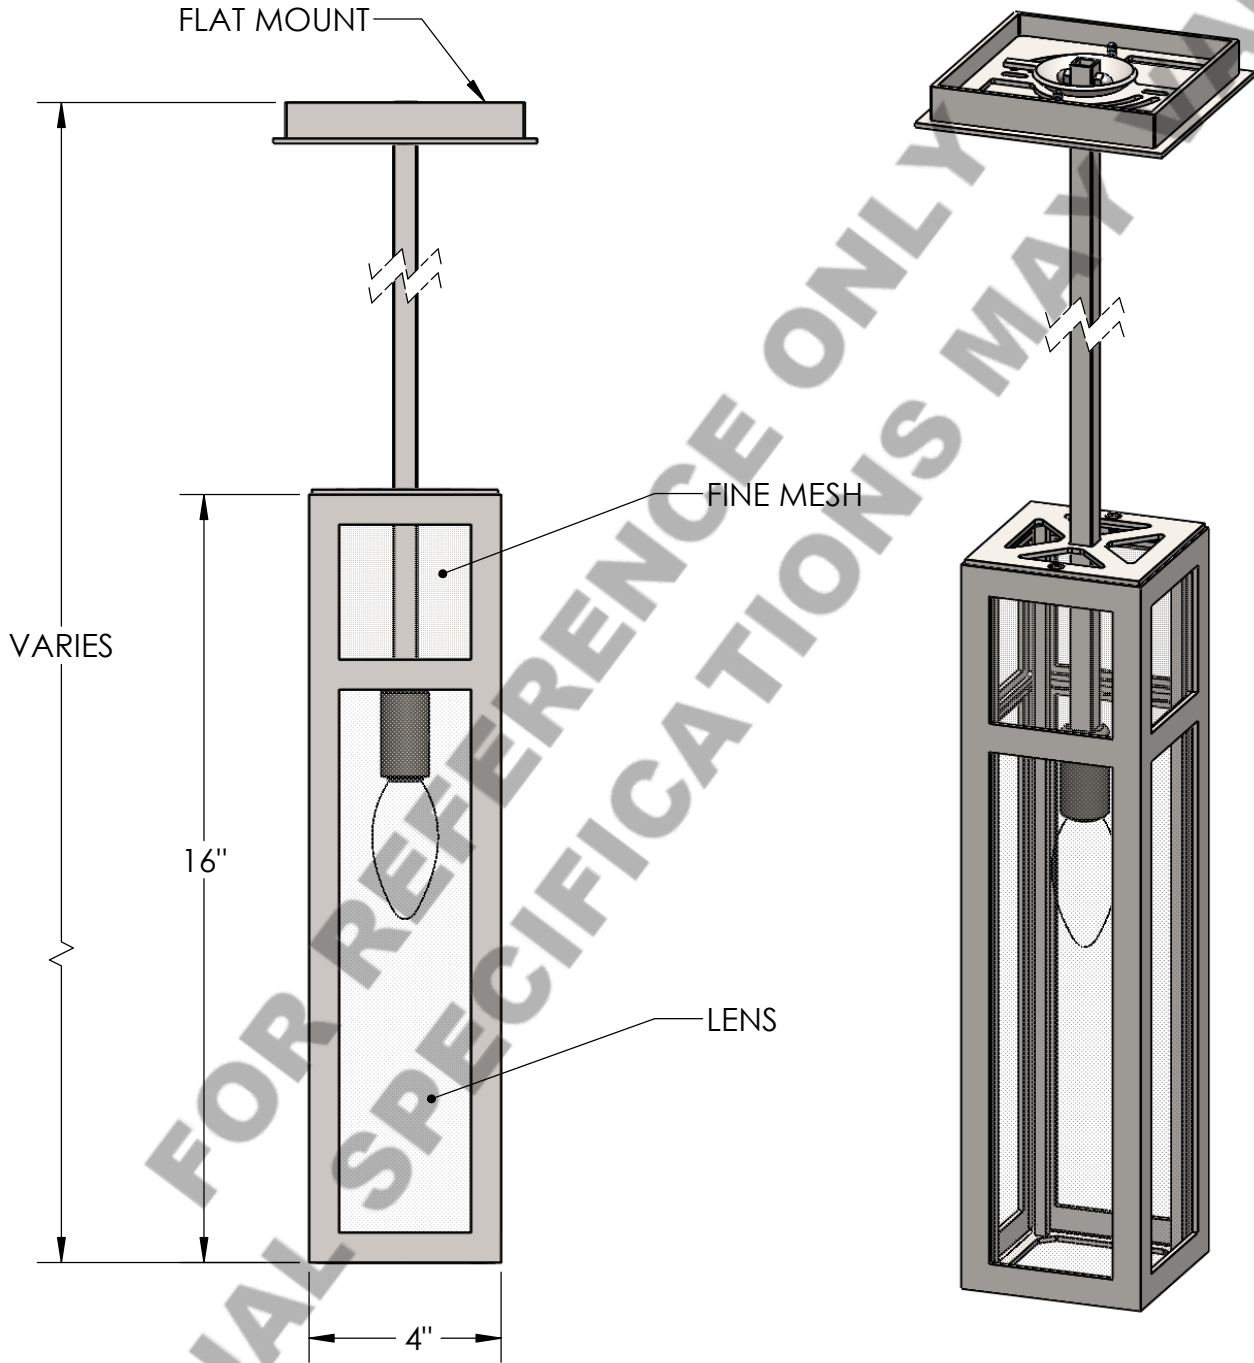

Approved By:

Product #: LA2154

Date: 1/28/2016

Mounting Style: FLAT	Electrical Type: INCANDESCENT	<p>Mounting Detail</p>  <p>UL APPROVED J-BOX</p> <p>CAUTION HARDWARE PACKET "J" MOUNTS DIRECTLY TO J-BOX.</p>
Approximate lbs.: 15	Bulb Qty: 1 Wattage: 60	
Finish: SEE WEBSITE FOR OPTIONS	Voltage: 120	
Top Diffuser: OPEN	Socket Type: MEDIUM	
Bottom Diffuser: OPEN	UL Location: DRY	
All fixtures created by Hammerton are handcrafted by artisans—dimensions may vary.		
<p>© Copyright 2016. All rights in design, detail or invention of this drawing are reserved as the property of Hammerton. Any imitation or adaptation without written consent is strictly prohibited.</p> <p>Hammerton Inc., 217 Wright Brothers Dr., Salt Lake City, UT 84116 (801) 973-8095</p>		