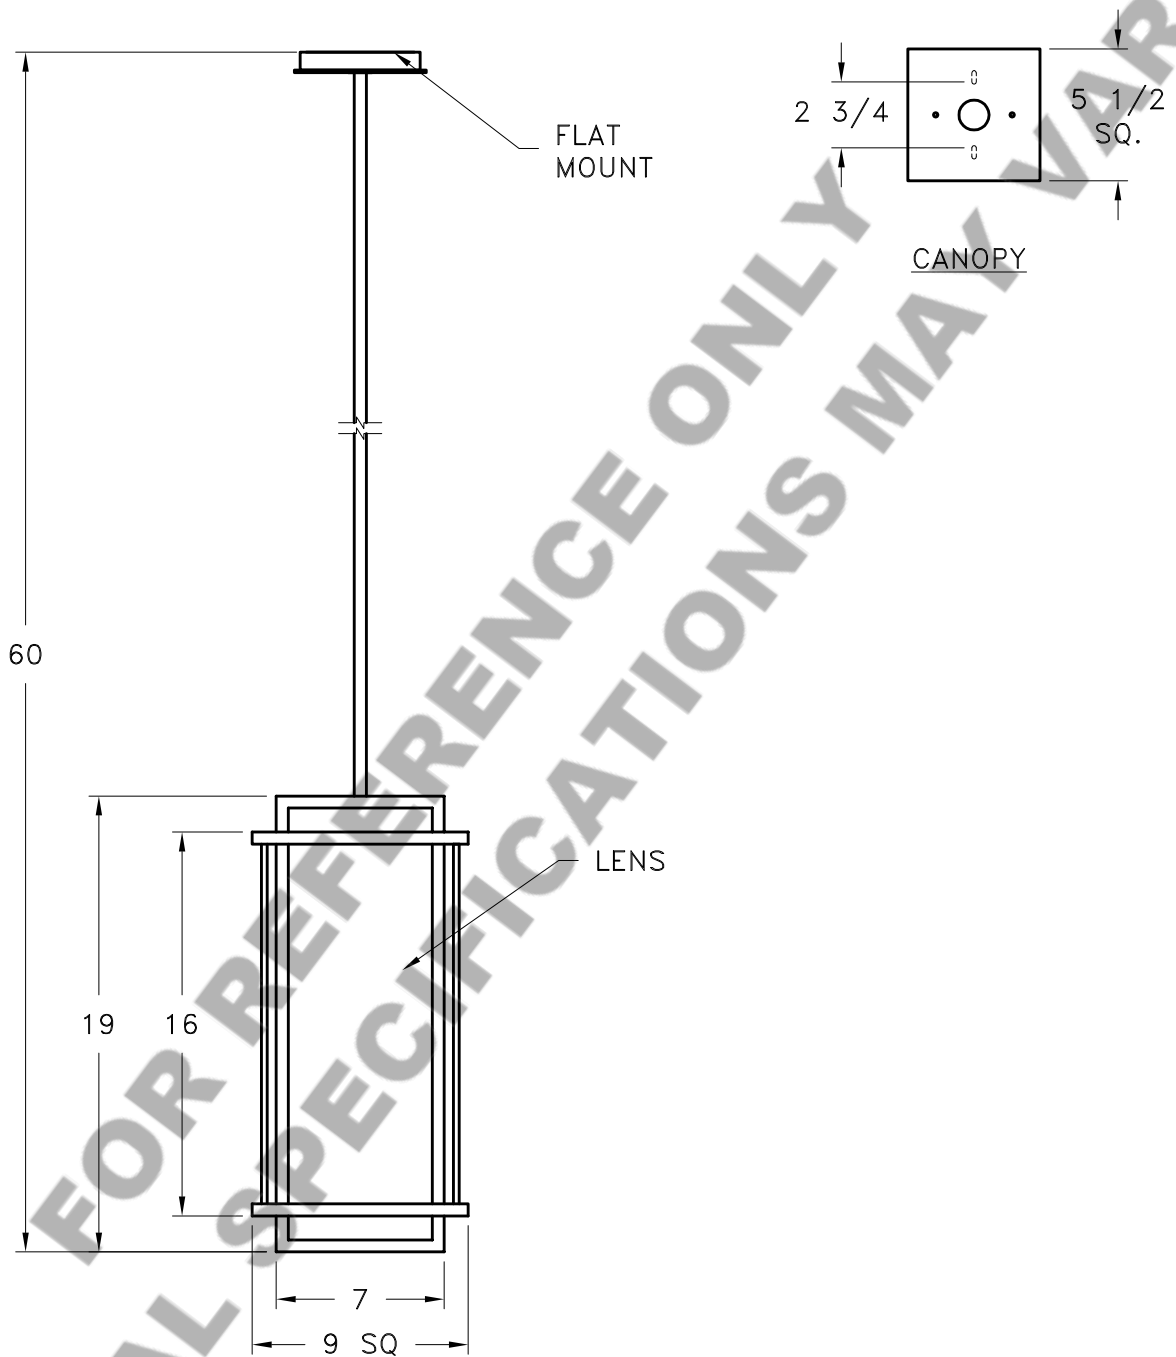

Location:

Product #: LA2120

Visit hammerton.com for product options and specifications.

Mounting Style: J	Electrical Type: INCANDESCENT
Approximate lbs.: 18	Bulb Qty: 2 Wattage: 60
Finish: SEE WEB SITE FOR OPTIONS	Voltage: 120
Top Diffuser: OPEN	Socket Type: MEDIUM
Bottom Diffuser: OPEN	UL Location: DRY

Mounting Detail

CAUTION

HARDWARE PACKET "J" MOUNTS DIRECTLY TO J-BOX.

All fixtures created by Hammerton are handcrafted by artisans. Dimensions may vary up to 1/8".

©Copyright 2013. All rights in design, detail or invention of this drawing are reserved as the property of Hammerton. Any imitation or adaptation without written consent is strictly prohibited.