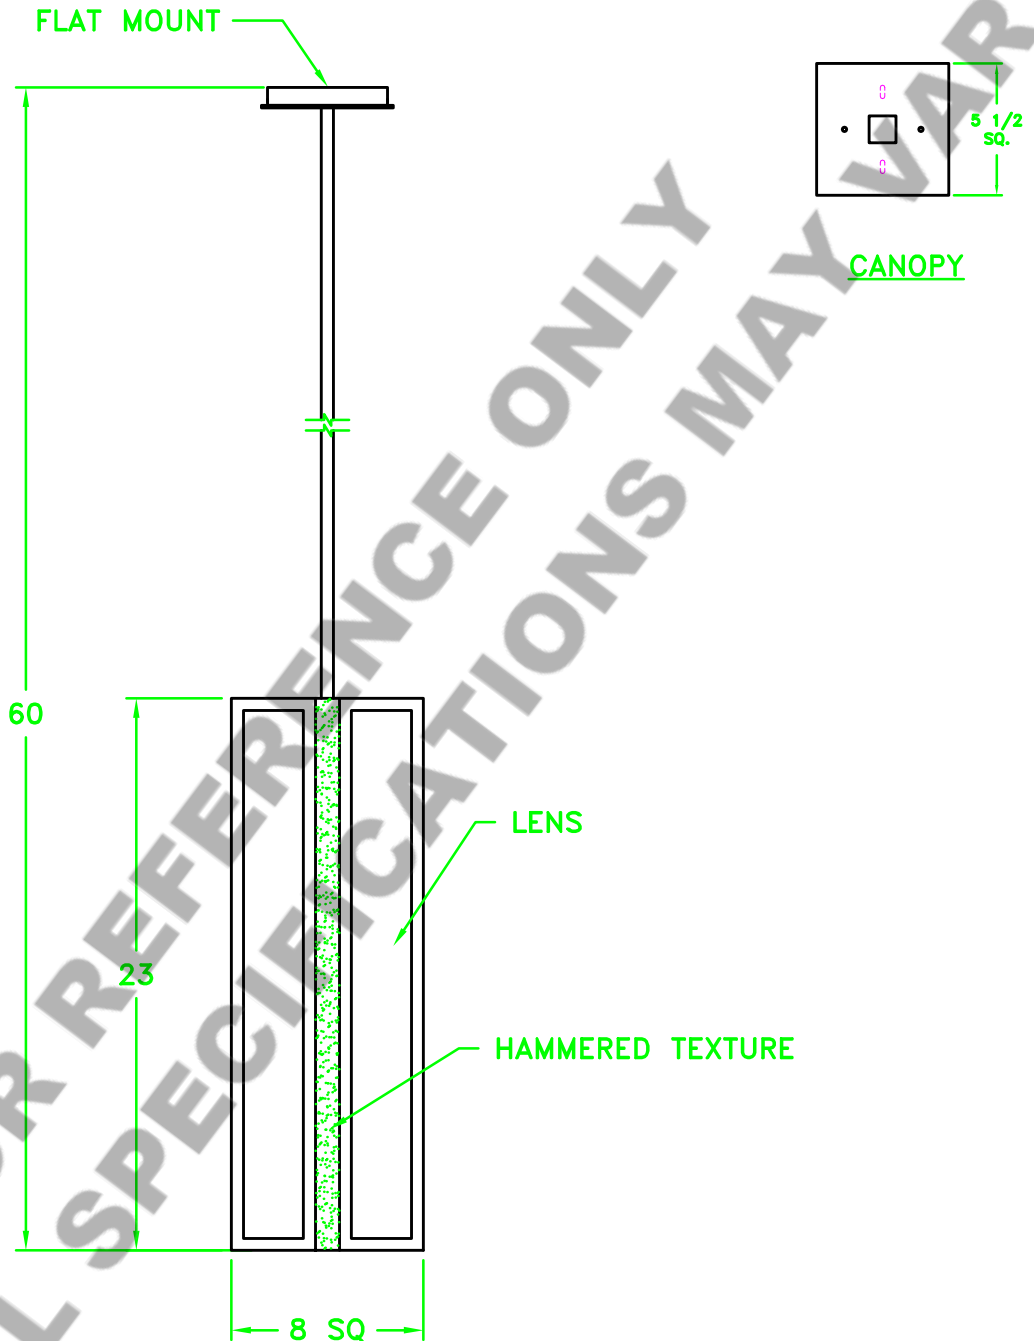

Location:

Product #: LA2119

Visit hammerton.com for product options and specifications.

Mounting Style: J	Electrical Type: INCANDESCENT
Approximate lbs.: 25	Bulb Qty: 2 Wattage: 60
Finish: SEE WEB SITE FOR OPTIONS	Voltage: 120
Top Diffuser: OPEN	Socket Type: MEDIUM
Bottom Diffuser: OPEN	UL Location: DRY

All fixtures created by Hammerton are handcrafted by artisans. Dimensions may vary up to 1/8".

©Copyright 2013. All rights in design, detail or invention of this drawing are reserved as the property of Hammerton. Any limitation or adaptation without written consent is strictly prohibited.