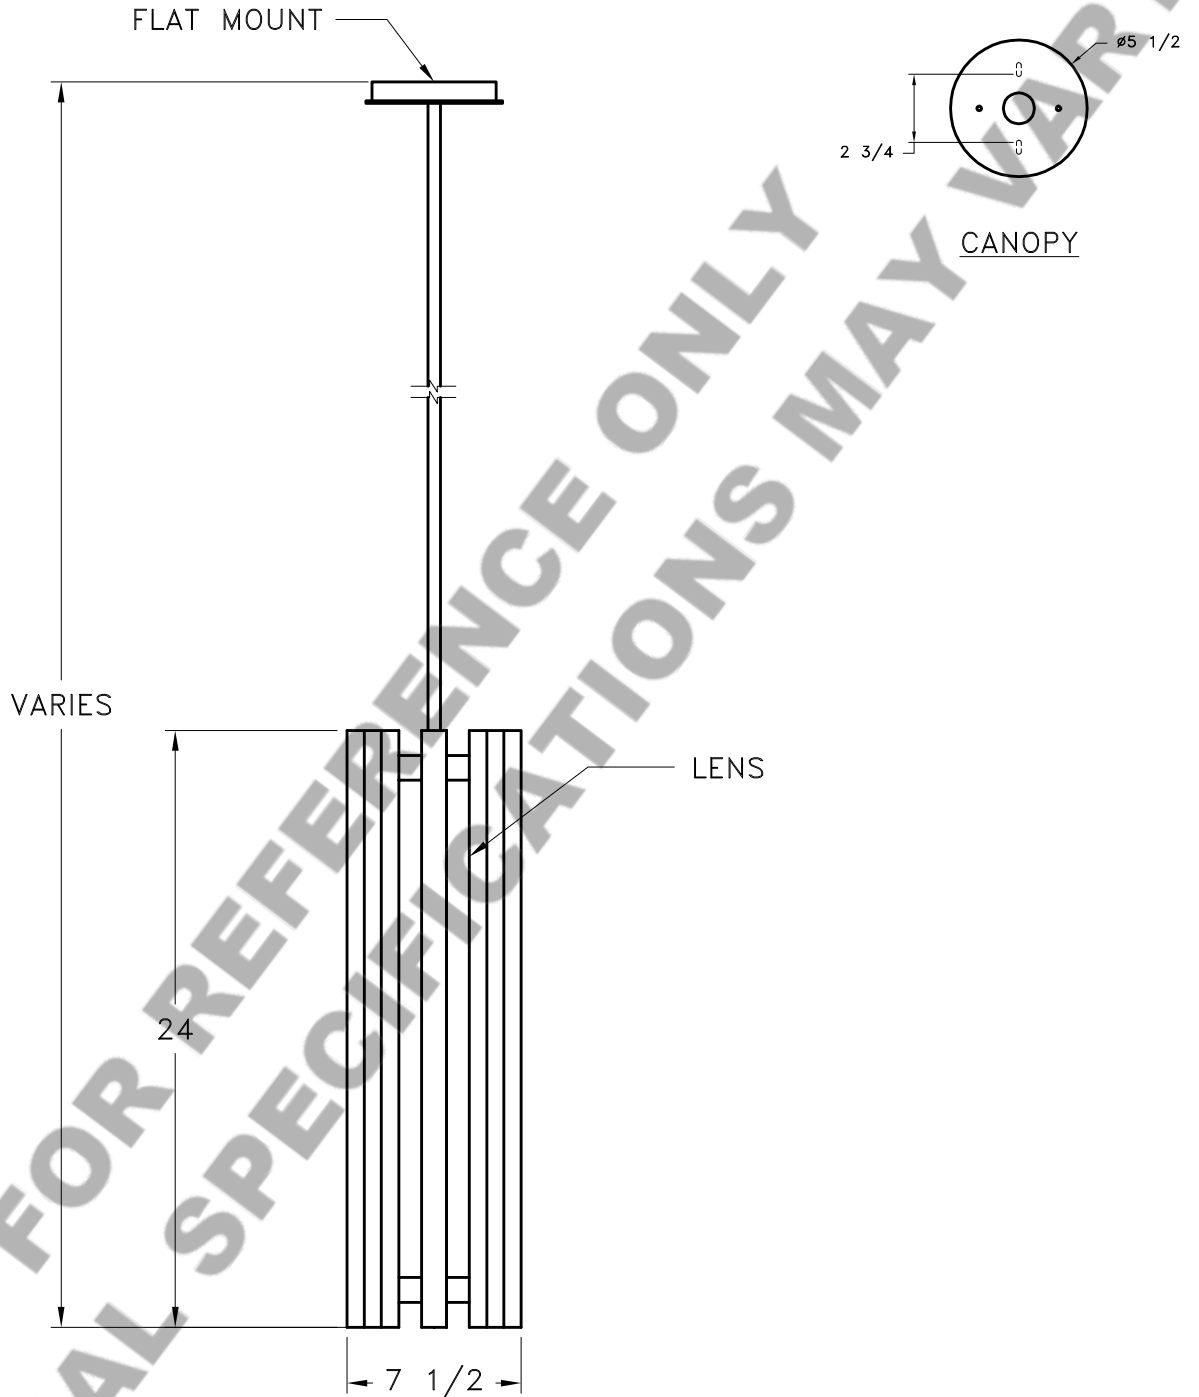

Location:

Product #: LA2117

Visit hammerton.com for product options and specifications.

Mounting Style: J	Electrical Type: INCANDESCENT
Approximate lbs.: 35	Bulb Qty: 2 Wattage: 60
Finish: SEE WEB SITE FOR OPTIONS	Voltage: 120
Top Diffuser: OPEN	Socket Type: MEDIUM
Bottom Diffuser: OPEN	UL Location: DRY

CAUTION

HARDWARE PACKET "J" MOUNTS DIRECTLY TO J-BOX.

All fixtures created by Hammerton are handcrafted by artisans. Dimensions may vary up to 7/8".

©Copyright 2013. All rights in design, detail or invention of this drawing are reserved as the property of Hammerton. Any imitation or adaptation without written consent is strictly prohibited.