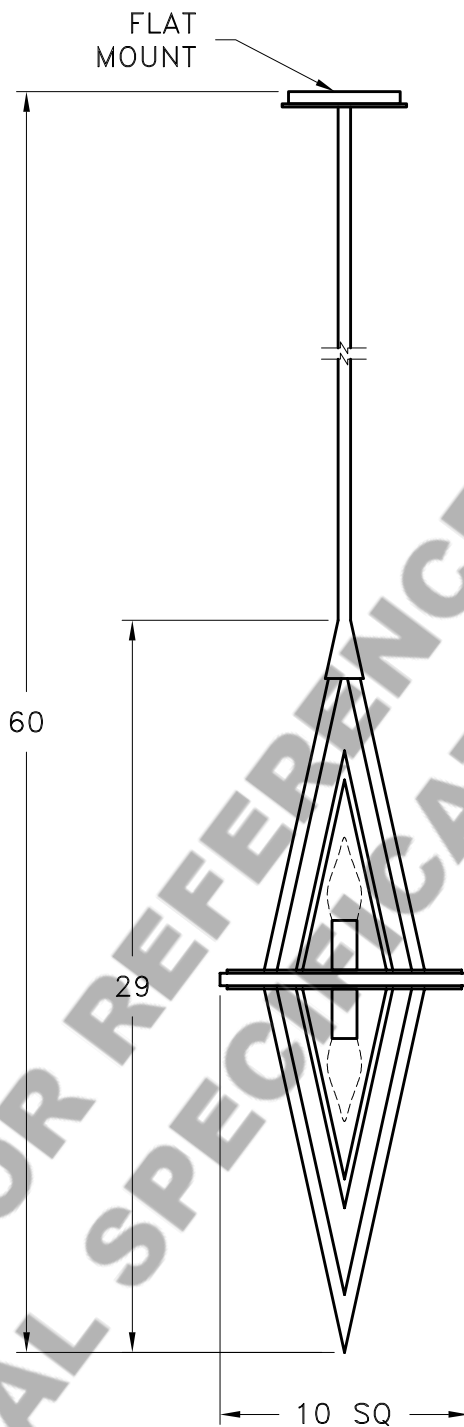

Location:

Product #: LA2112

CANOPY

Visit [hammerton.com](http://hammerton.com) for product options and specifications.

Mounting Style: J	Electrical Type: INCANDESCENT	<p>Mounting Detail</p> <p>2 3/4 O.C.</p> <p>UL APPROVED J-BOX</p> <p><b>CAUTION</b> HARDWARE PACKET "J" MOUNTS DIRECTLY TO J-BOX.</p>
Approximate lbs.: 15	Bulb Qty: 2    Wattage: 40	
Finish: SEE WEB SITE FOR OPTIONS	Voltage: 120	
Top Diffuser: N/A	Socket Type: CANDELABRA	
Bottom Diffuser: N/A	UL Location: DRY	
All fixtures created by Hammerton are handcrafted by artisans. Dimensions may vary up to 7/8".		
©Copyright 2013. All rights in design, detail or invention of this drawing are reserved as the property of Hammerton. Any imitation or adaptation without written consent is strictly prohibited.		
Hammerton Inc. · 217 Wright Brothers Dr. · Salt Lake City, UT 84116 · (801) 973-8095		