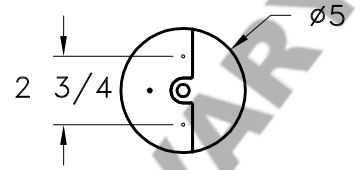

Location:

Product #: LA2112

CANOPY

Visit [hammerton.com](http://hammerton.com) for product options and specifications.

Mounting Style: J	Electrical Type: INCANDESCENT	<p>Mounting Detail</p> <p>2 3/4 O.C.</p> <p>UL APPROVED J-BOX</p> <p><b>CAUTION</b> HARDWARE PACKET "J" MOUNTS DIRECTLY TO J-BOX.</p>
Approximate lbs.: 15	Bulb Qty: 2    Wattage: 40	
Finish: SEE WEB SITE FOR OPTIONS	Voltage: 120	
Top Diffuser: N/A	Socket Type: CANDELABRA	
Bottom Diffuser: N/A	UL Location: DRY	
All fixtures created by Hammerton are handcrafted by artisans. Dimensions may vary up to 7/8".		
©Copyright 2013. All rights in design, detail or invention of this drawing are reserved as the property of Hammerton. Any imitation or adaptation without written consent is strictly prohibited.		
Hammerton Inc. · 217 Wright Brothers Dr. · Salt Lake City, UT 84116 · (801) 973-8095		