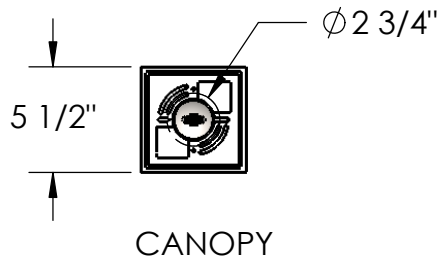

Approved By:

Product #: LA2104

Date: 1/28/2016

Mounting Style: J	Electrical Type: INCANDESCENT
Approximate lbs.: 18	Bulb Qty: 1    Wattage: 40
Finish: SEE WEB SITE FOR OPTIONS	Voltage: 120
Top Diffuser: OPEN	Socket Type: CANDELABRA
Bottom Diffuser: OPEN	UL Location: DRY
All fixtures created by Hammerton are handcrafted by artisans—dimensions may vary.	
© Copyright 2015. All rights in design, detail or invention of this drawing are reserved as the property of Hammerton. Any imitation or adaptation without written consent is strictly prohibited.	
Hammerton Inc. • 217 Wright Brothers Dr. • Salt Lake City, UT 84116 • (801) 973-8095	

Mounting Detail

UL APPROVED  
J-BOX

CAUTION

HARDWARE PACKET "J"  
MOUNTS DIRECTLY TO  
J-BOX.