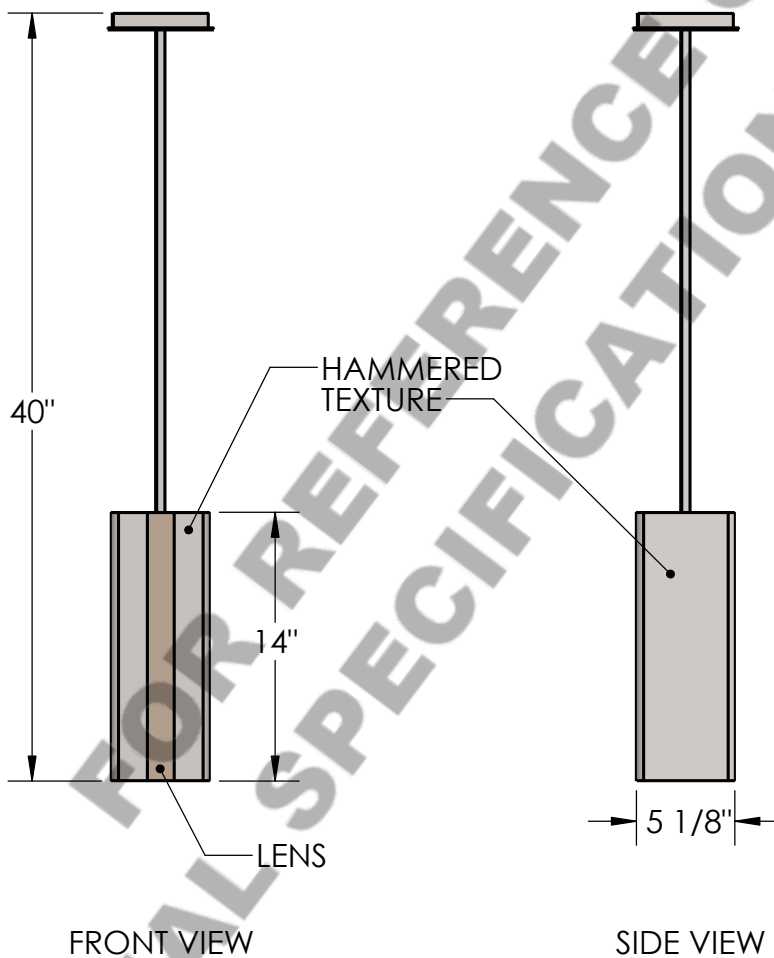

Approved By:

Product #: LA2104

Date: 1/28/2016

Mounting Style: J	Electrical Type: INCANDESCENT
Approximate lbs.: 18	Bulb Qty: 1    Wattage: 40
Finish: SEE WEB SITE FOR OPTIONS	Voltage: 120
Top Diffuser: OPEN	Socket Type: CANDELABRA
Bottom Diffuser: OPEN	UL Location: DRY
All fixtures created by Hammerton are handcrafted by artisans—dimensions may vary.	
© Copyright 2015. All rights in design, detail or invention of this drawing are reserved as the property of Hammerton. Any imitation or adaptation without written consent is strictly prohibited.	
Hammerton Inc. • 217 Wright Brothers Dr. • Salt Lake City, UT 84116 • (801) 973-8095	

Mounting Detail

UL APPROVED  
J-BOX

CAUTION

HARDWARE PACKET "J"  
MOUNTS DIRECTLY TO  
J-BOX.