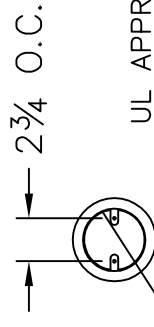

UL APPROVED
J-BOX

CAUTION

HARDWARE PACKET "J"
MOUNTS DIRECTLY TO
J-BOX.