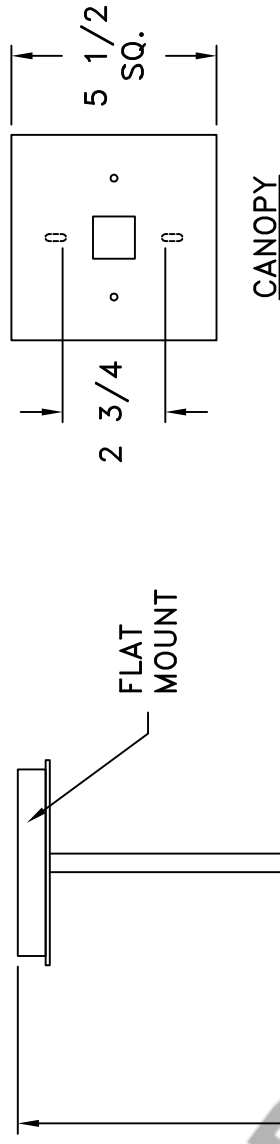

HAMMERTON

SPECIFICATION DRAWING

Location:

Product #: LA2095

CANOPY

FLAT
MOUNT

2 3/4

5 1/2
SQ.

VARIES

SHOWN WITH
SH-A45

12

3

4

Visit hammertron.com for product options and specifications.

Mounting Style: J	Electrical Type: INCANDESCENT
Approximate lbs.: 10	Bulb Qty: 1 Wattage: SEE SHADE
Finish: SEE WEB SITE FOR OPTIONS	Voltage: 120
Top Diffuser: N/A	Socket Type: CANDELABRA
Bottom Diffuser: NOT INCLUDED	UL Location: DRY

All fixtures created by Hammertron are handcrafted by artisans. Dimensions may vary up to 1/8".

© Copyright 2013. All rights in design, detail or invention of this drawing are reserved as the property of Hammertron. Any limitation or adaptation without written consent is strictly prohibited.